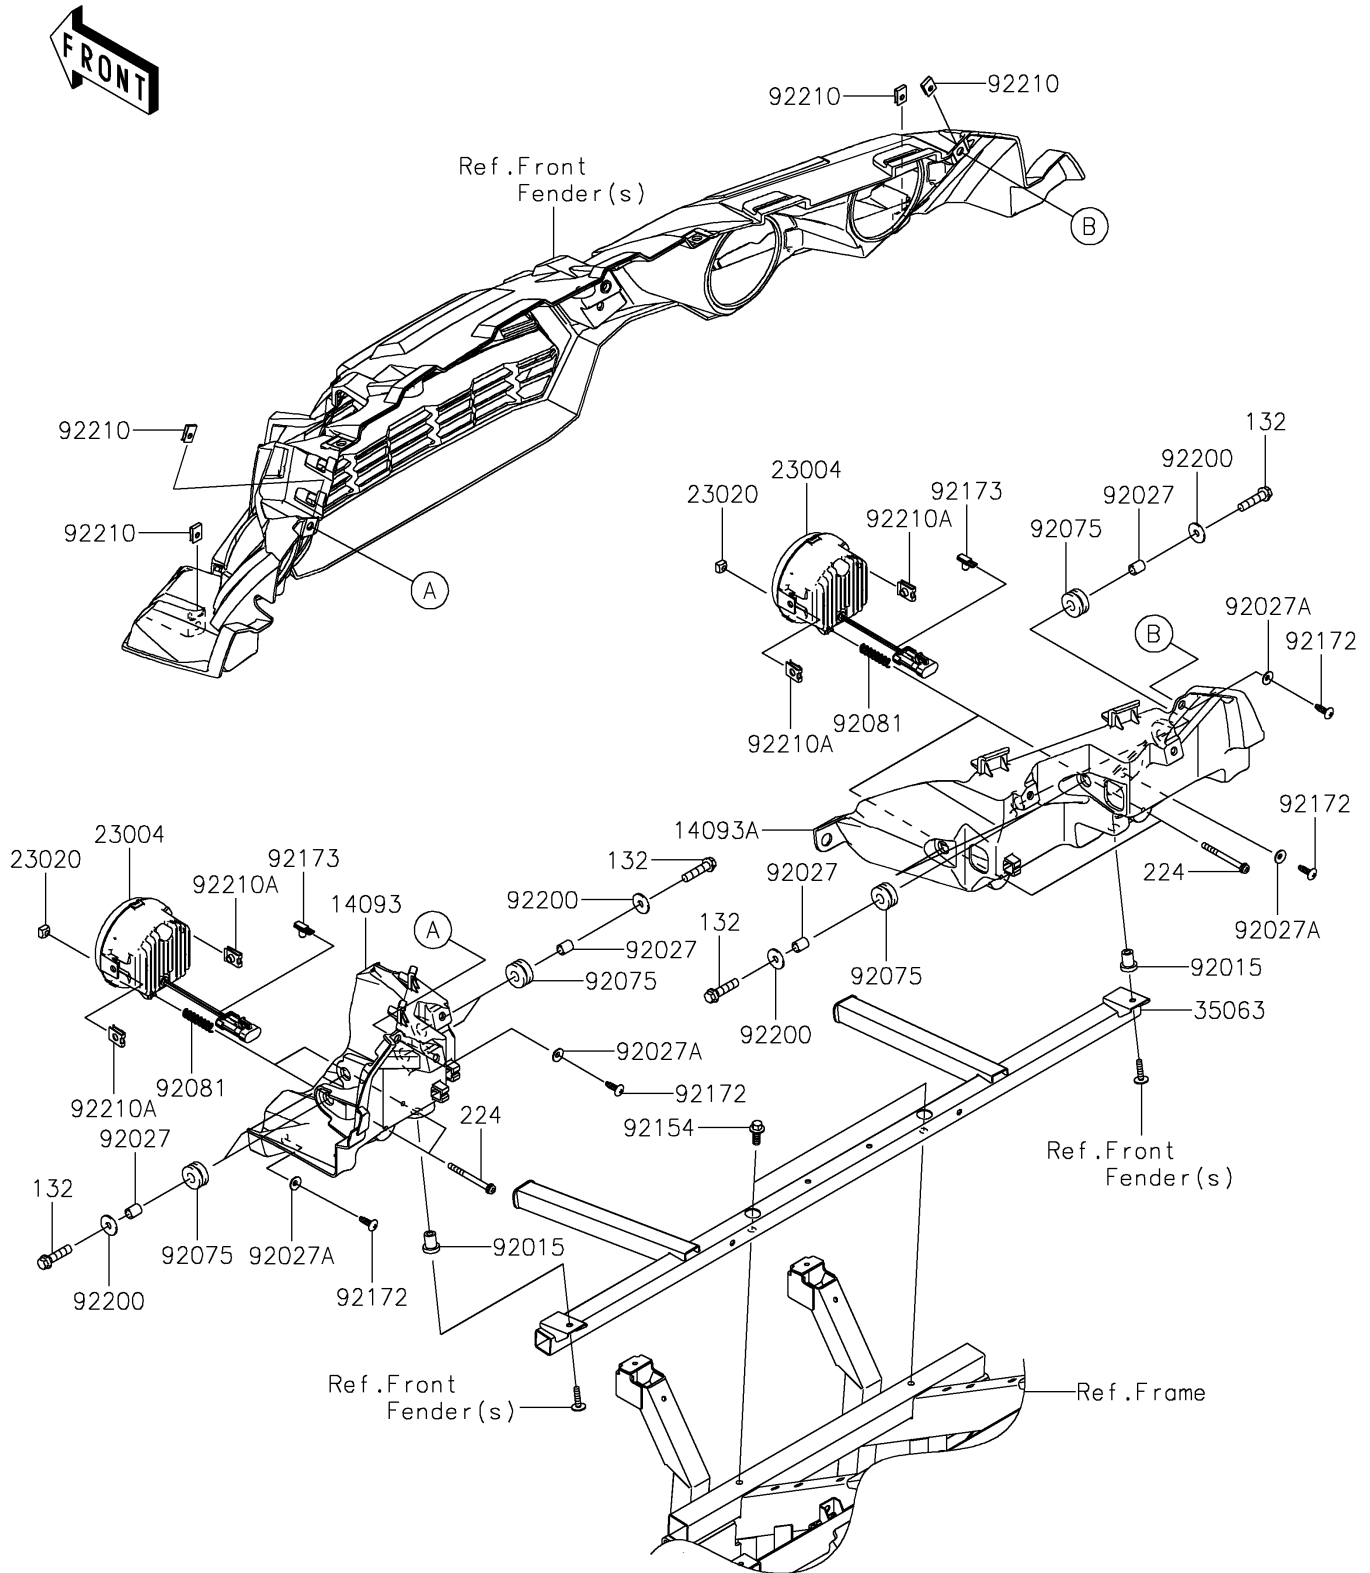

## PARTS DIAGRAM

### Headlight(s)

F2710

## PARTS LIST

### Headlight(s)

ITEM NAME	PART NUMBER	QUANTITY
COVER,HEADLIGHT,LH (Ref # 14093)	14093-0207	1
COVER,HEADLIGHT,RH (Ref # 14093A)	14093-0208	1
LAMP-HEAD (Ref # 23004)	23004-0370	4
NUT,4MM,FOCUS ADJUST (Ref # 23020)	23020-018	4
STAY,HEADLAMP (Ref # 35063)	35063-1405	1
NUT,RUBBER,6MM (Ref # 92015)	92015-1692	2
COLLAR,6.8X10X12 (Ref # 92027)	92027-162	8
COLLAR (Ref # 92027A)	92027-4020	4
DAMPER,10X24X12 (Ref # 92075)	92075-1690	8
SPRING,FOCUS ADJUST (Ref # 92081)	92081-1896	4
BOLT,FLANGED,8X20 (Ref # 92154)	92154-1226	2
SCREW,TAPPING,6X20 (Ref # 92172)	92172-0883	4
CLAMP (Ref # 92173)	92173-1491	4
WASHER,6.5X20X1.6 (Ref # 92200)	92200-0283	8
NUT,LEAF SPRING,6MM (Ref # 92210)	92210-0624	4
NUT (Ref # 92210A)	92210-1125	8
BOLT-FLANGED-SMALL,6X25 (Ref # 132)	132BA0625	8
SCREW-PAN-WP-CROS,4X45 (Ref # 224)	224AA0445	4