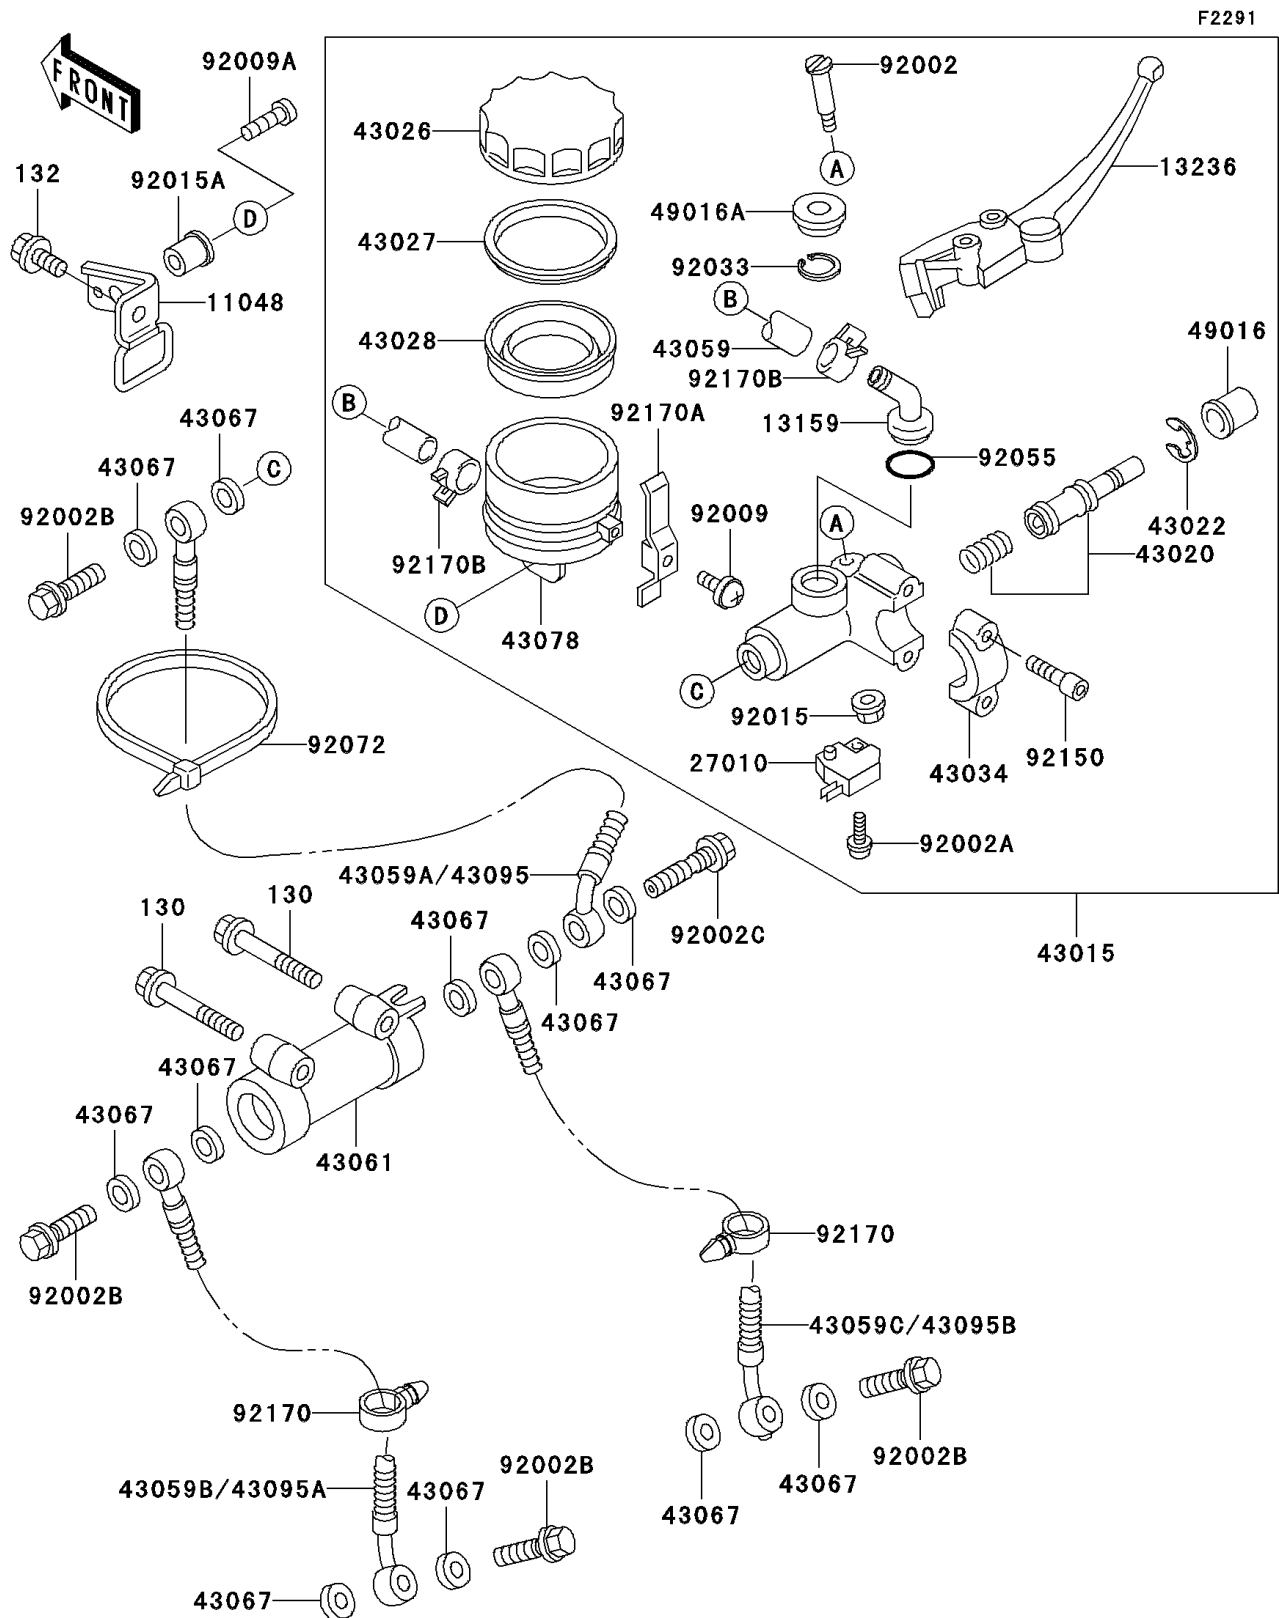

2002 Ninja[®] ZX[™]-7R

PARTS DIAGRAM

Front Master Cylinder

2002 Ninja® ZX™ -7R

PARTS LIST

Front Master Cylinder

ITEM NAME

PART NUMBER

QUANTITY
