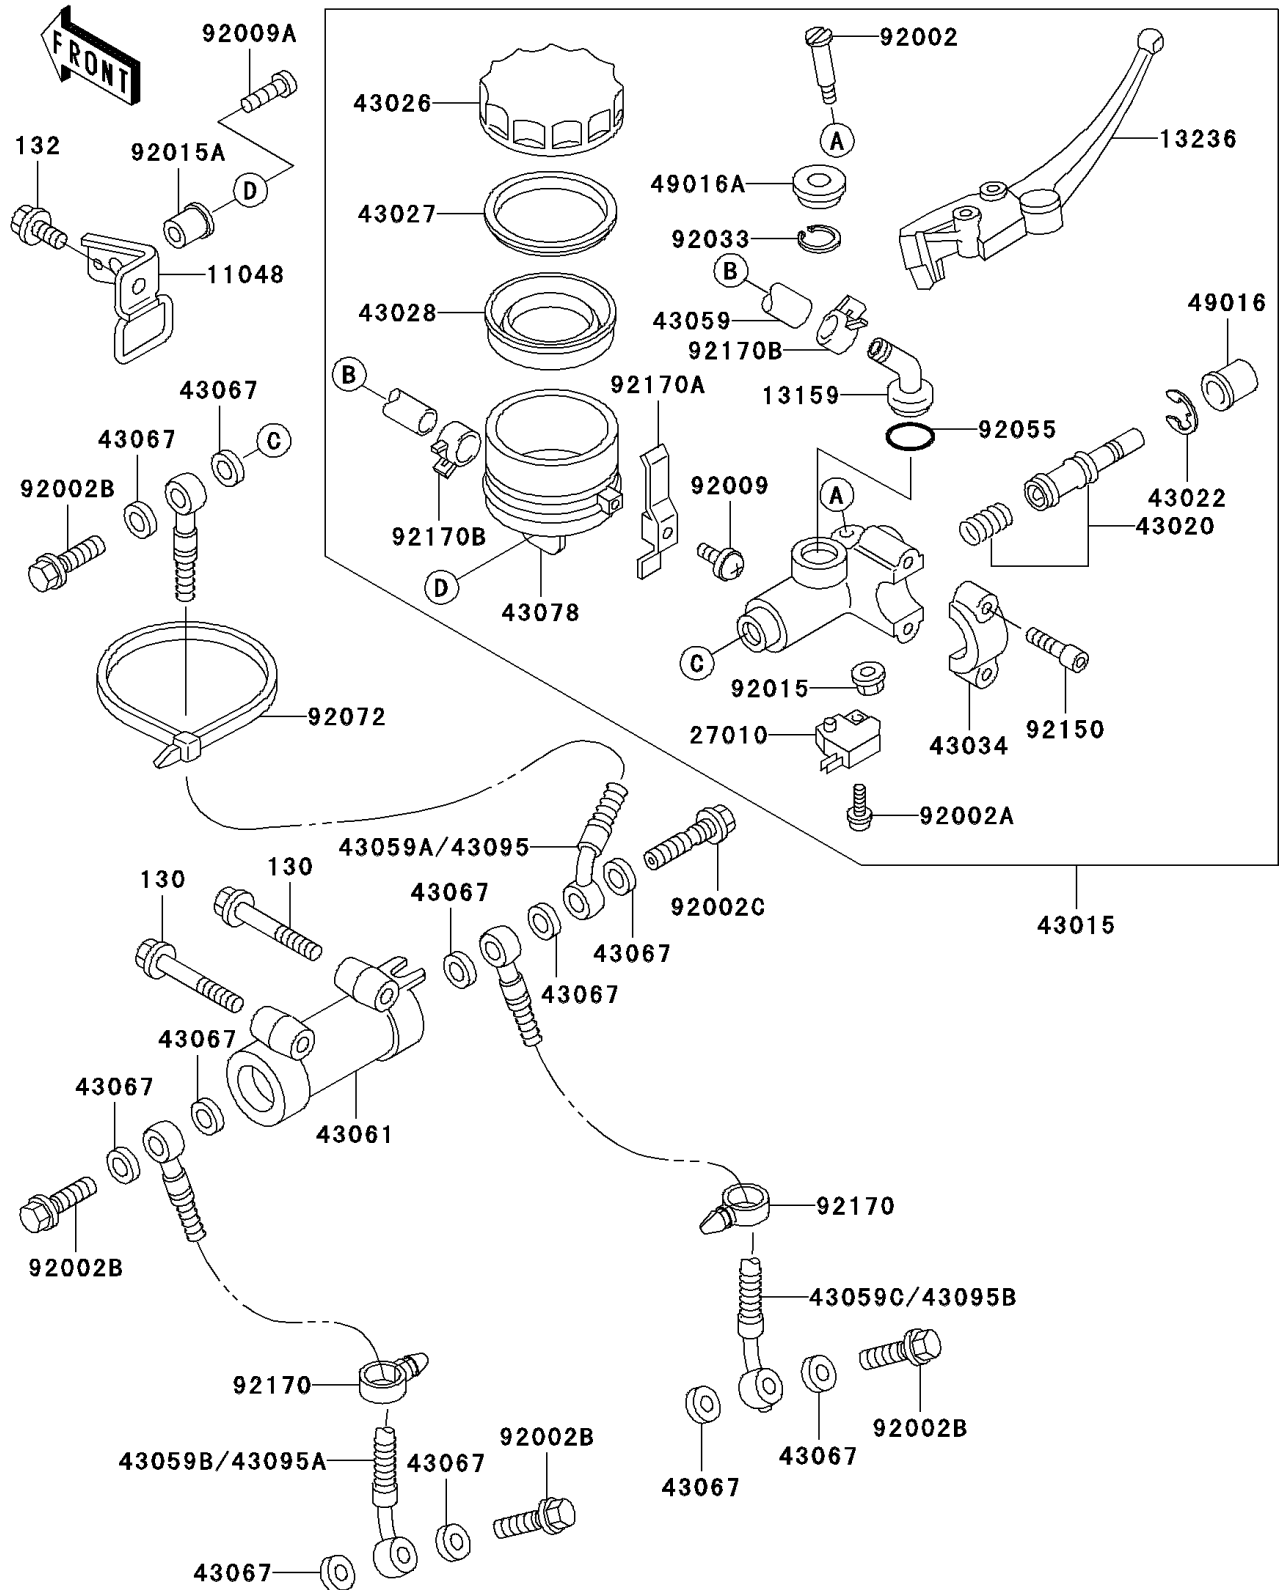

## PARTS DIAGRAM

### Front Master Cylinder

F2291

## PARTS LIST

### Front Master Cylinder

**ITEM NAME**

**PART NUMBER**

**QUANTITY**

---