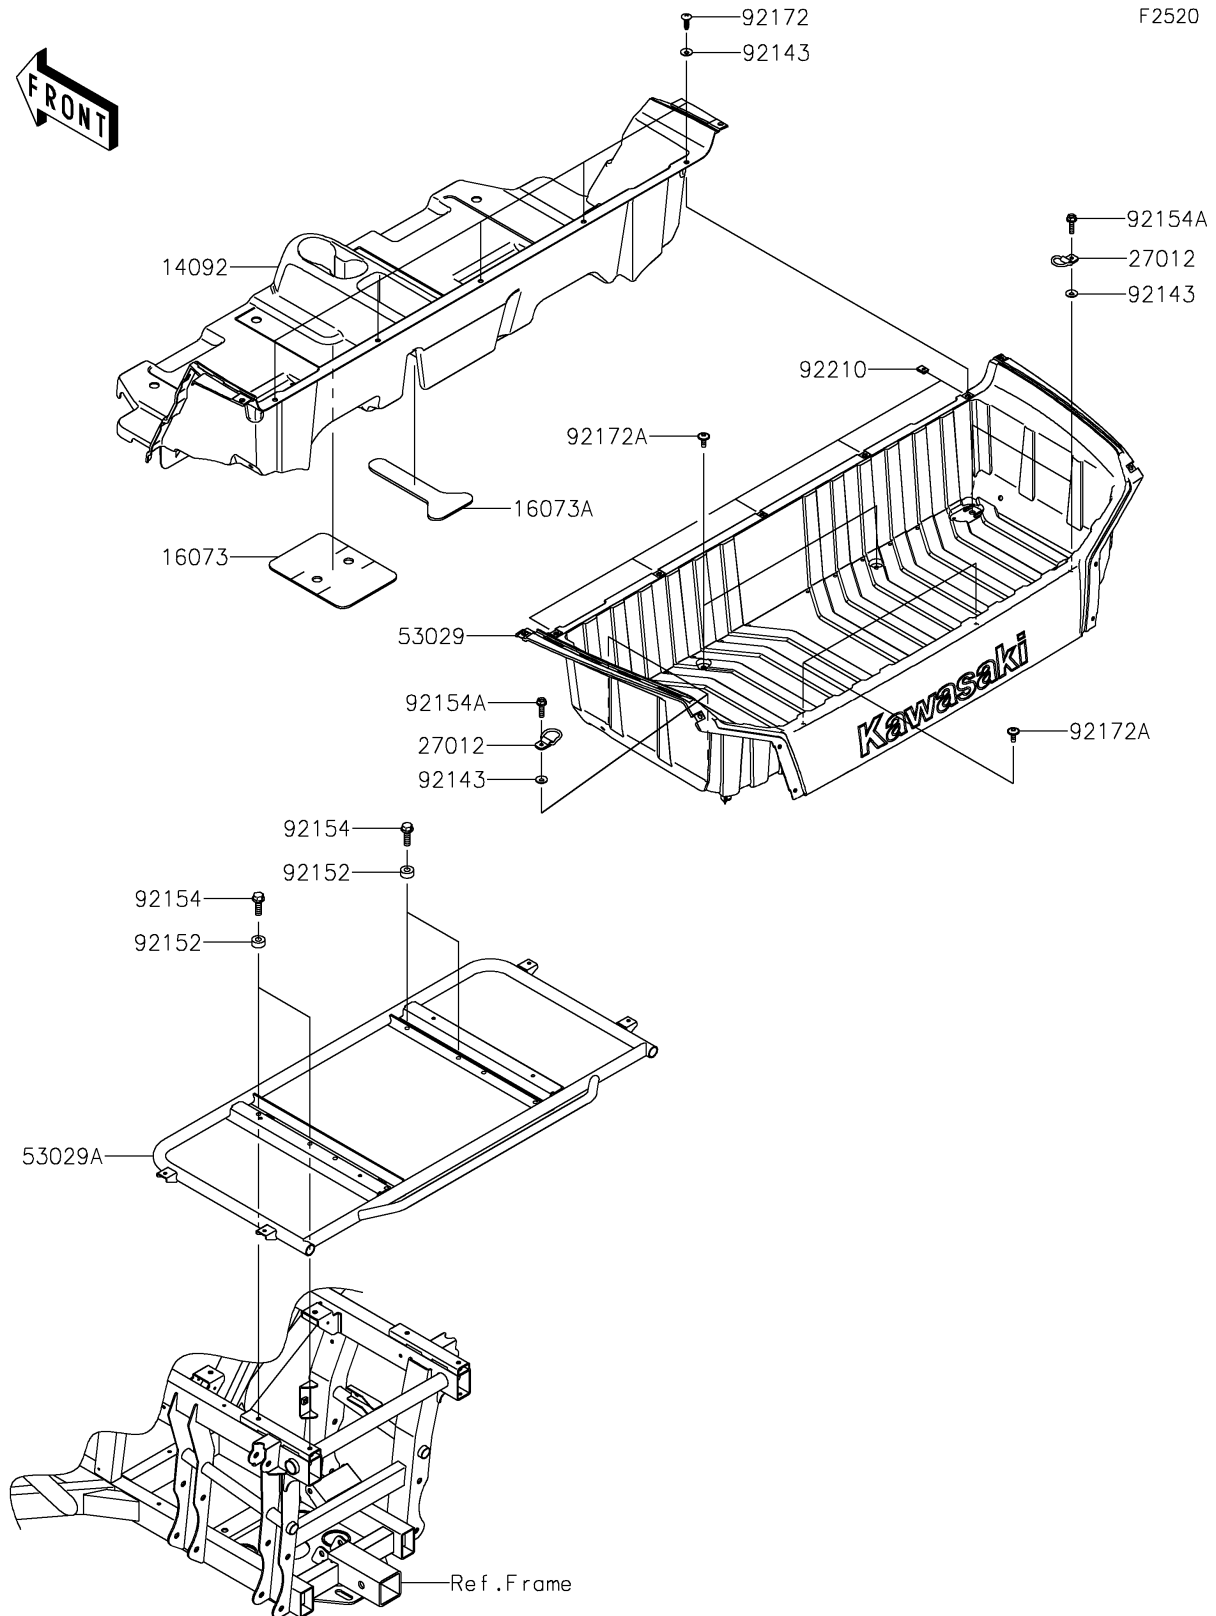

2022 Teryx4 Camo

PARTS DIAGRAM

Carrier(s)

2022 Teryx4 Camo

PARTS LIST

Carrier(s)

ITEM NAME	PART NUMBER	QUANTITY
COVER,RR CONSOLE (Ref # 14092)	14092-1057	1
INSULATOR,CENTER CONSOLE (Ref # 16073)	16073-0803	1
INSULATOR (Ref # 16073A)	16073-0842	1
HOOK (Ref # 27012)	27012-0783	4
CARRIER (Ref # 53029)	53029-0309	1
CARRIER (Ref # 53029A)	53029-0352	1
COLLAR (Ref # 92143)	92143-1087	9
COLLAR,8.2X18X8 (Ref # 92152)	92152-1553	4
BOLT,FLANGED,8X25 (Ref # 92154)	92154-1302	4
BOLT,FLANGED,6X22 (Ref # 92154A)	92154-1356	4
SCREW,TAPPING,6X20 (Ref # 92172)	92172-0488	5
SCREW,6X16 (Ref # 92172A)	92172-0711	4
NUT,LEAF SPRING,6MM (Ref # 92210)	92210-0624	5