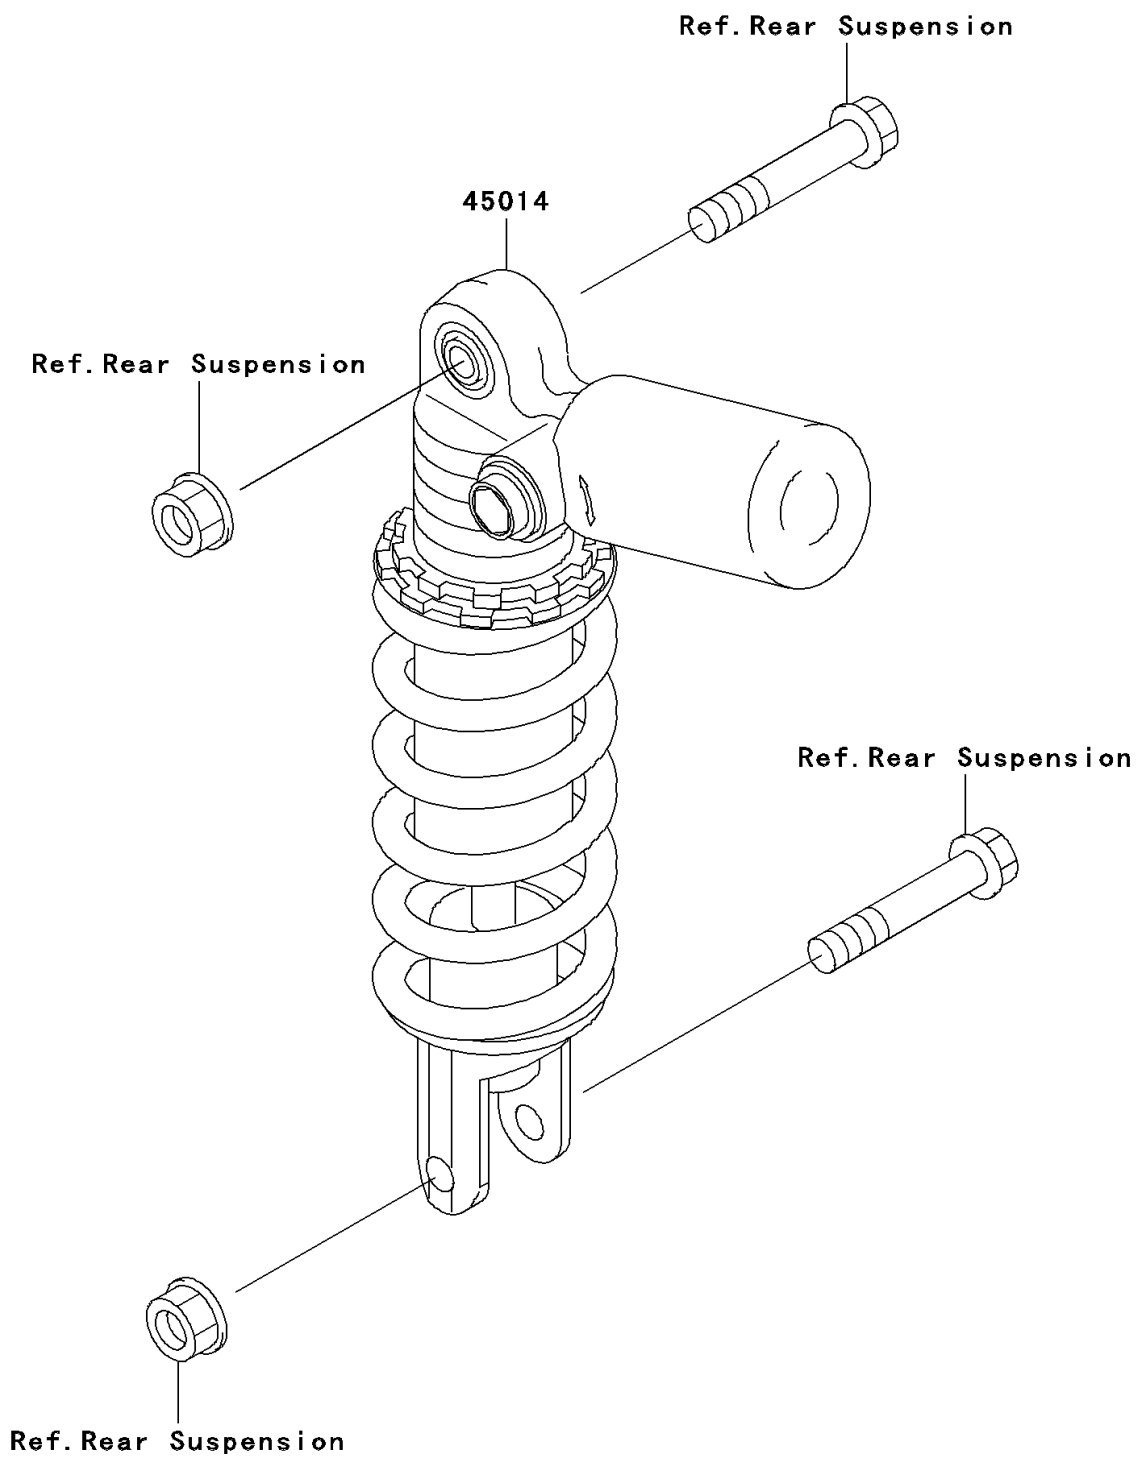

2001 Ninja[®] ZX[™]-7R

PARTS DIAGRAM

Shock Absorber(s)

Kawasaki

Let the Good Times Roll[®]

F2280

2001 Ninja® ZX™ -7R

PARTS LIST

Shock Absorber(s)

ITEM NAME

PART NUMBER

QUANTITY
