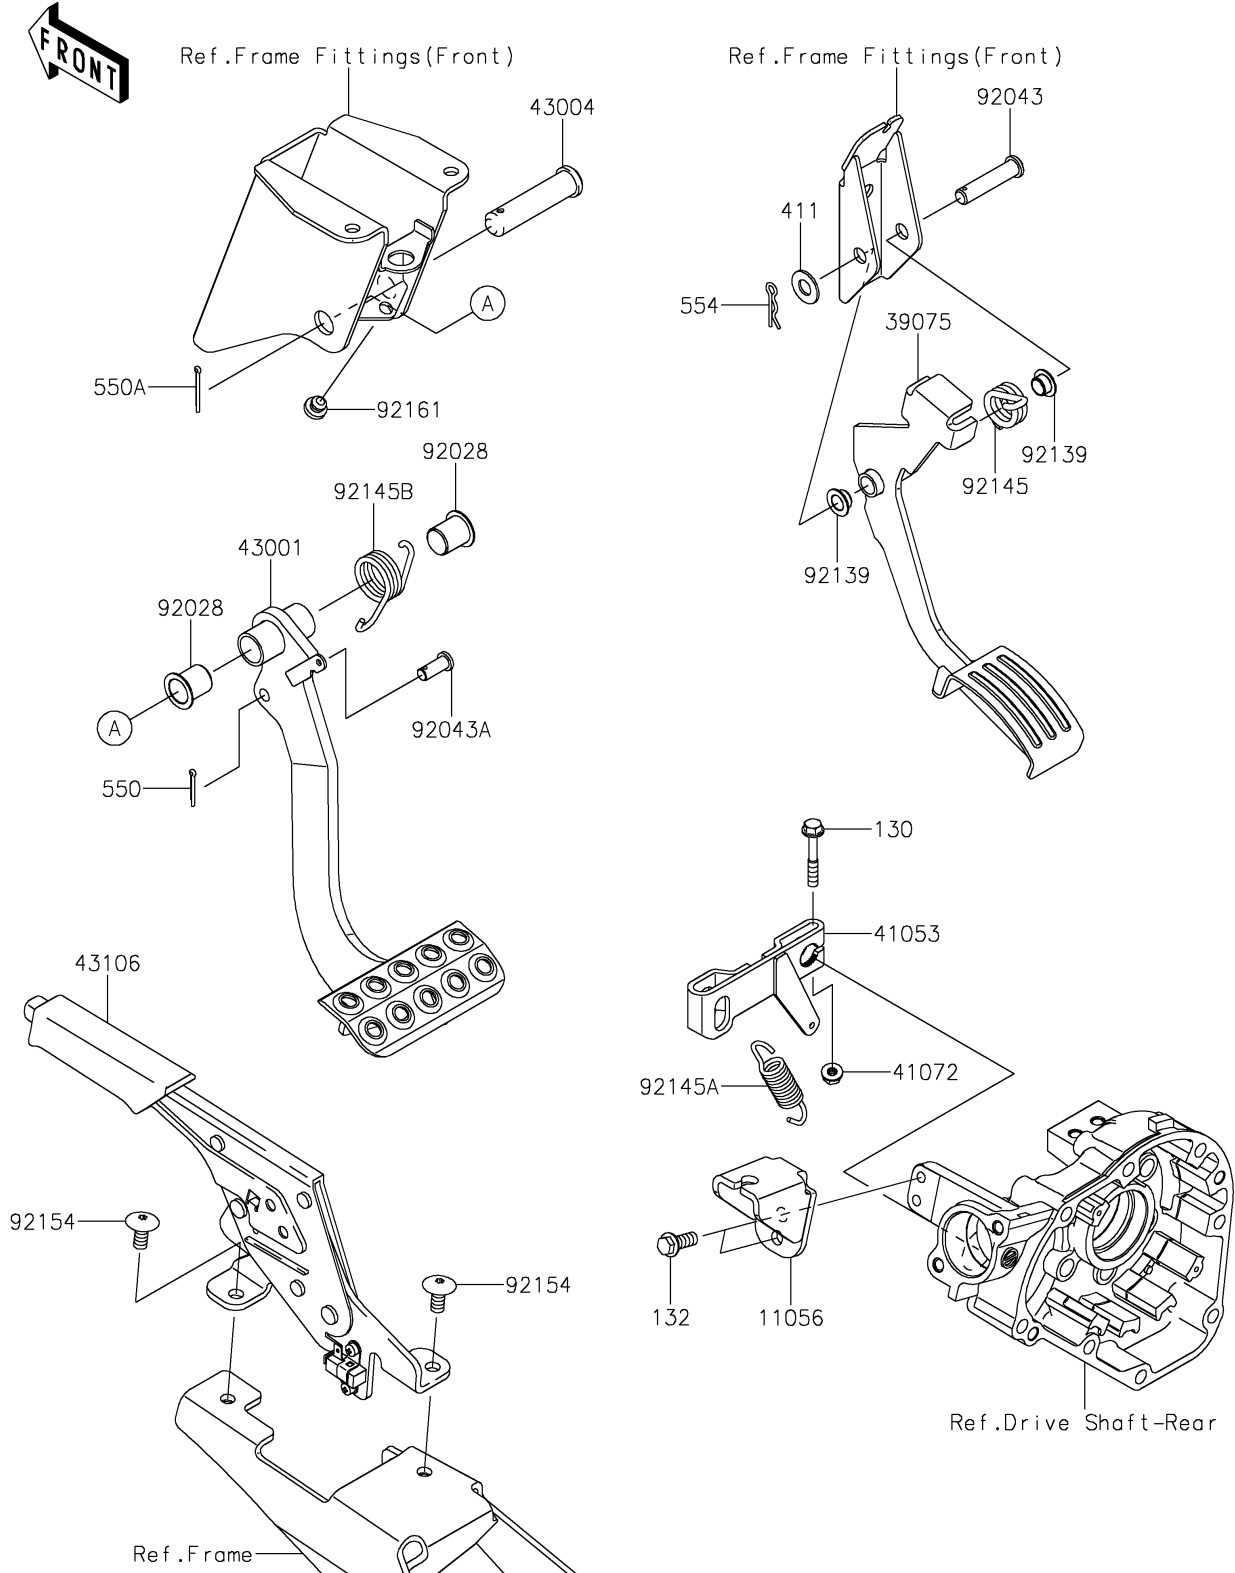

## PARTS DIAGRAM

### Brake Pedal/Throttle Lever

F2260

## PARTS LIST

### Brake Pedal/Throttle Lever

**ITEM NAME**

**PART NUMBER**

**QUANTITY**

---