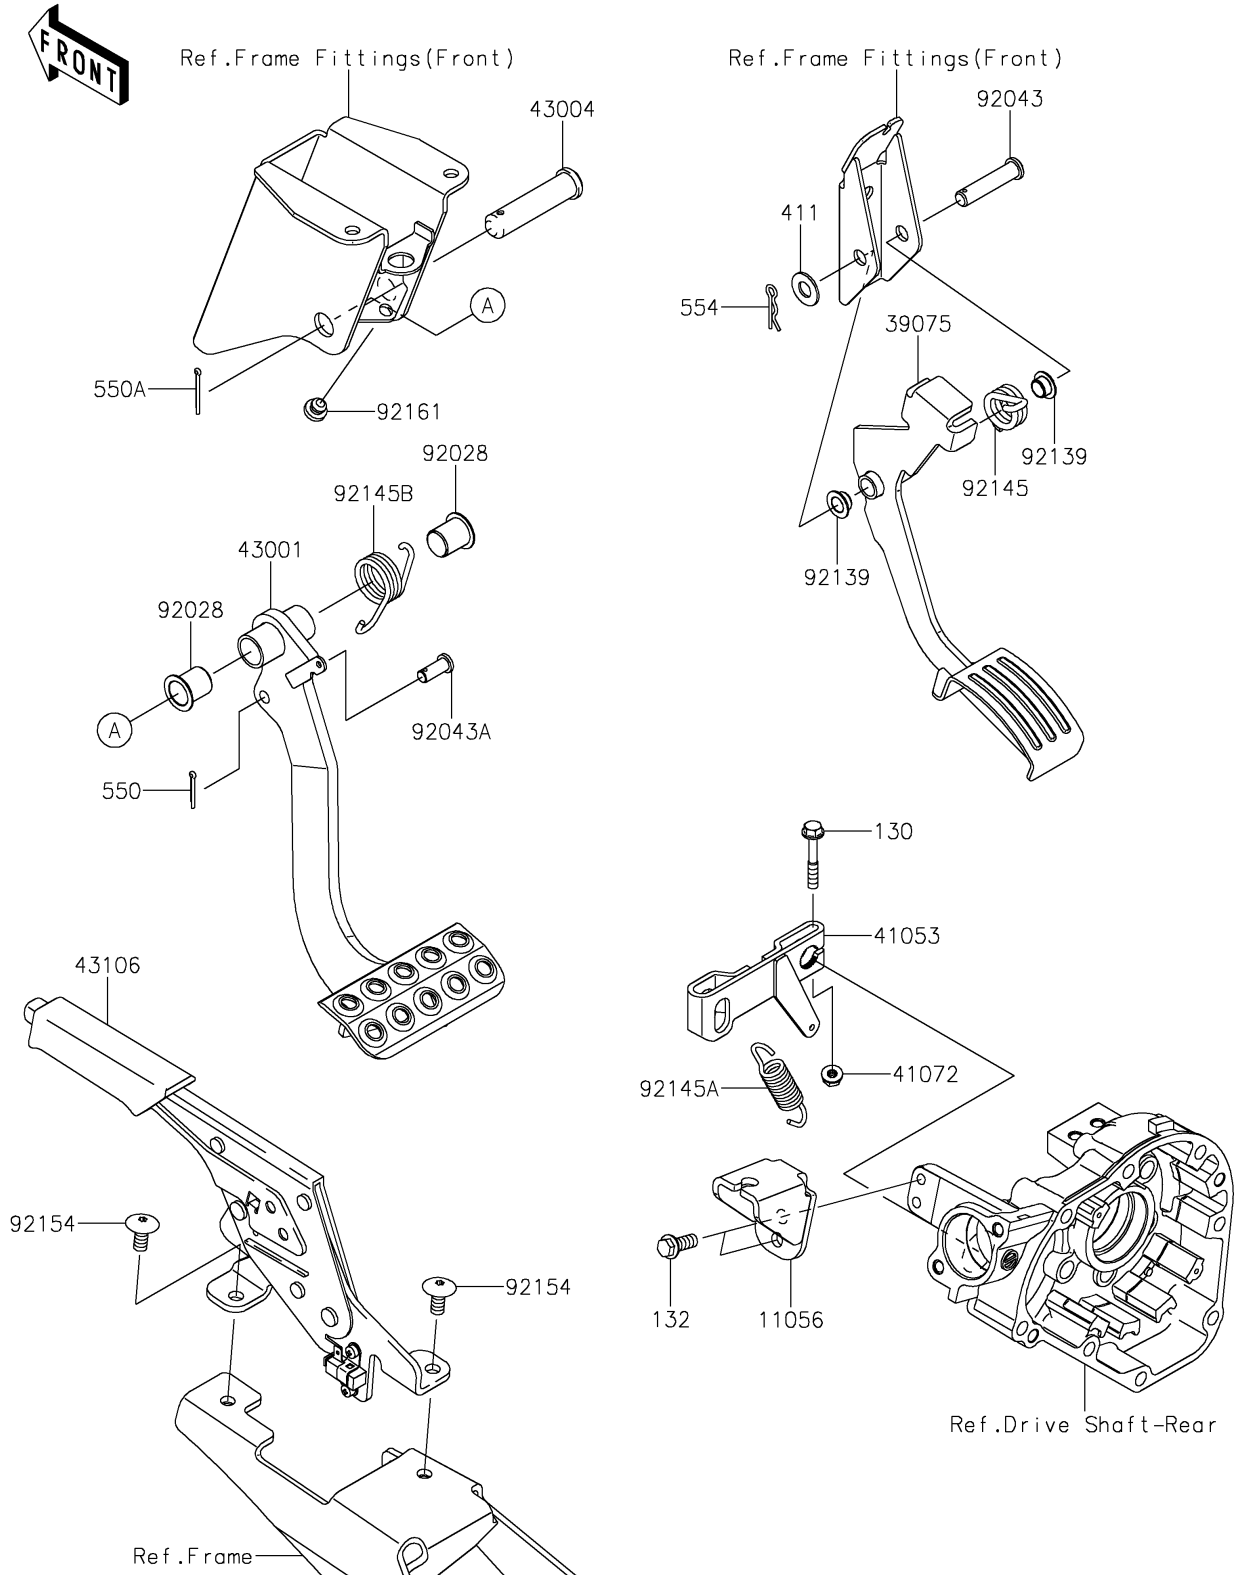

## PARTS DIAGRAM

### Brake Pedal/Throttle Lever

F2260

## PARTS LIST

### Brake Pedal/Throttle Lever

**ITEM NAME**

**PART NUMBER**

**QUANTITY**

---