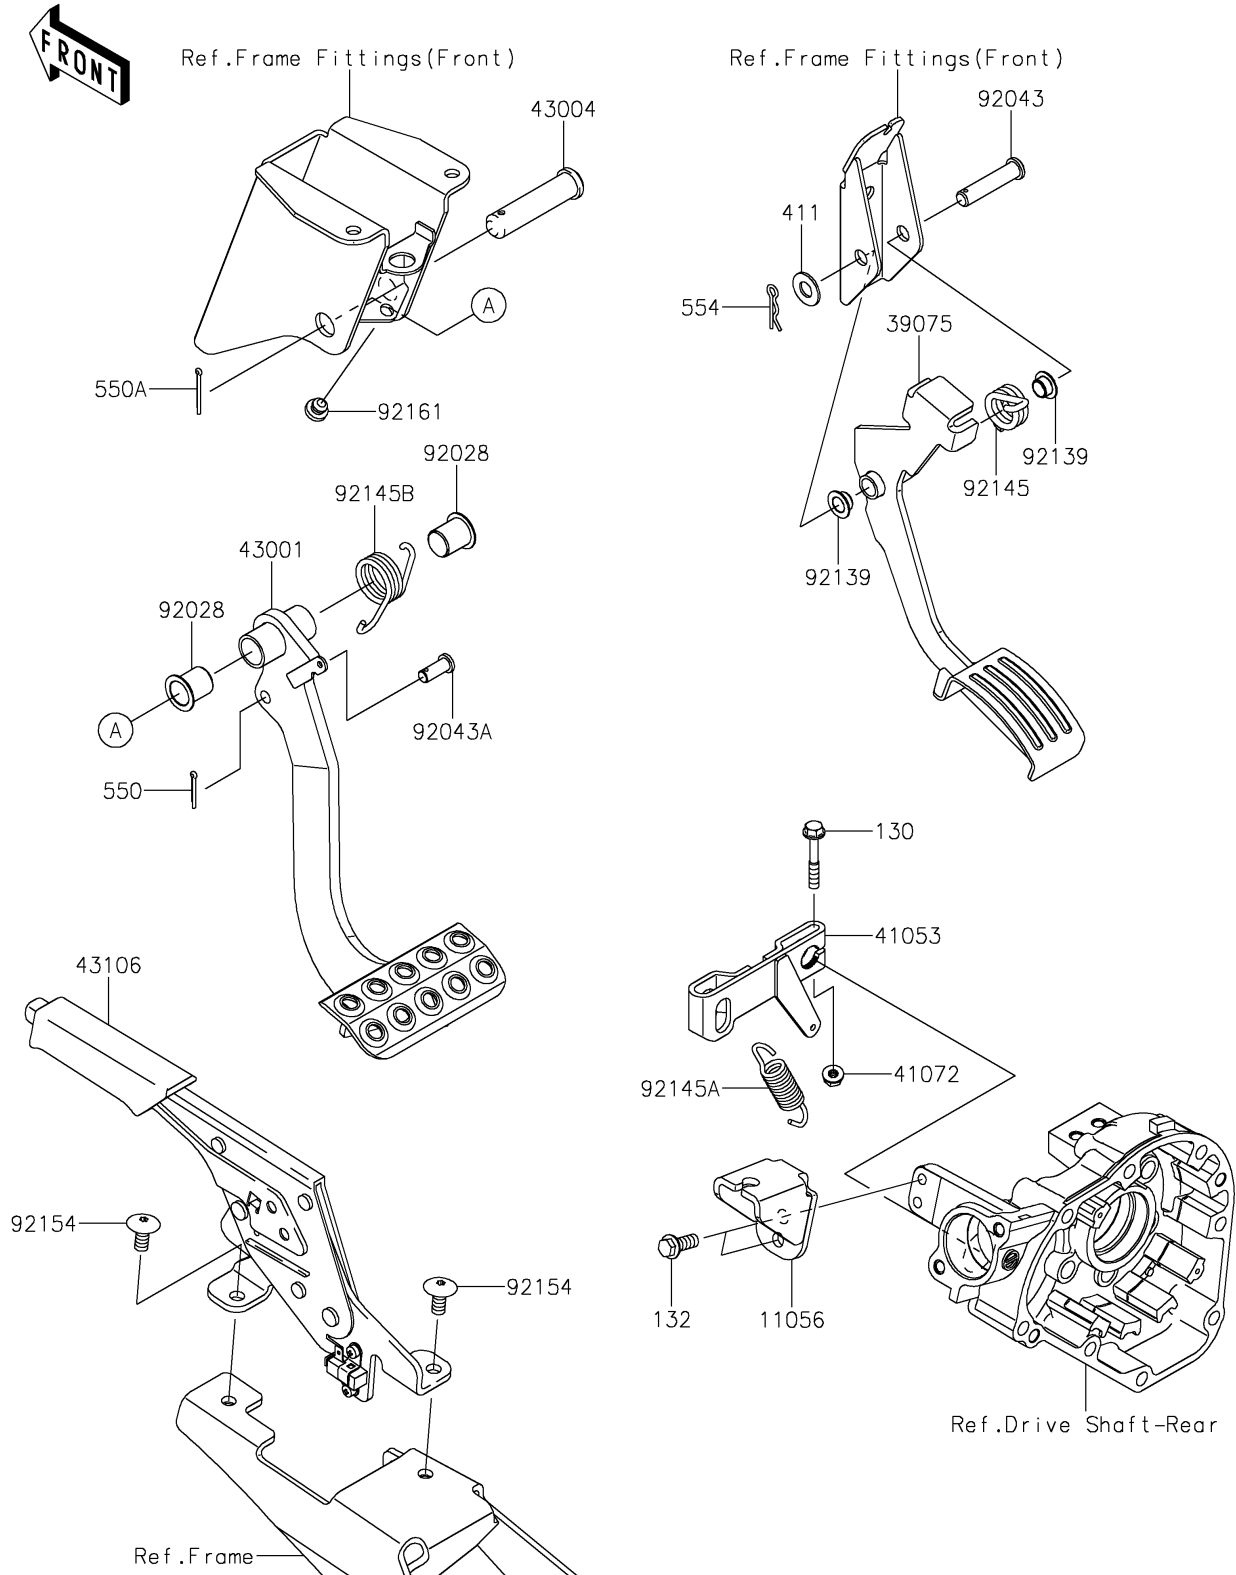

2022 Teryx4 Camo

PARTS DIAGRAM

Brake Pedal/Throttle Lever

F2260

2022 Teryx4 Camo

PARTS LIST

Brake Pedal/Throttle Lever

ITEM NAME	PART NUMBER	QUANTITY
BRACKET (Ref # 11056)	11056-2267	1
LEVER-THROTTLE (Ref # 39075)	39075-0019	1
LEVER-BRAKE CAM (Ref # 41053)	41053-0023	1
NUT,6MM (Ref # 41072)	41072-007	1
LEVER-BRAKE,PEDAL (Ref # 43001)	43001-0739	1
SHAFT-BRAKE (Ref # 43004)	43004-1128	1
LEVER-ASSY-PARKING BRAKE (Ref # 43106)	43106-0009	1
BUSHING (Ref # 92028)	92028-1571	2
PIN,10X42.5 (Ref # 92043)	92043-0707	1
PIN (Ref # 92043A)	92043-1039	1
BUSHING (Ref # 92139)	92139-0230	2
SPRING,THROTTLE (Ref # 92145)	92145-0831	1
SPRING,BRAKE CAM LEVER (Ref # 92145A)	92145-0880	1
SPRING,BRAKE PEDAL RETURN (Ref # 92145B)	92145-1615	1
BOLT-FLANGED,8X18 (Ref # 92154)	92154-2692	2
DAMPER (Ref # 92161)	92161-1084	1
BOLT-FLANGED,6X40 (Ref # 130)	130CA0640	1
BOLT-FLANGED-SMALL,8X20 (Ref # 132)	132BA0820	2
WASHER-PLAIN,10MM (Ref # 411)	411AA1000	1
PIN-COTTER,2.5X18 (Ref # 550)	550AA2518	1
PIN-COTTER,2.5X25 (Ref # 550A)	550AA2525	1
PIN-SNAP,10MM (Ref # 554)	554DA1000	1