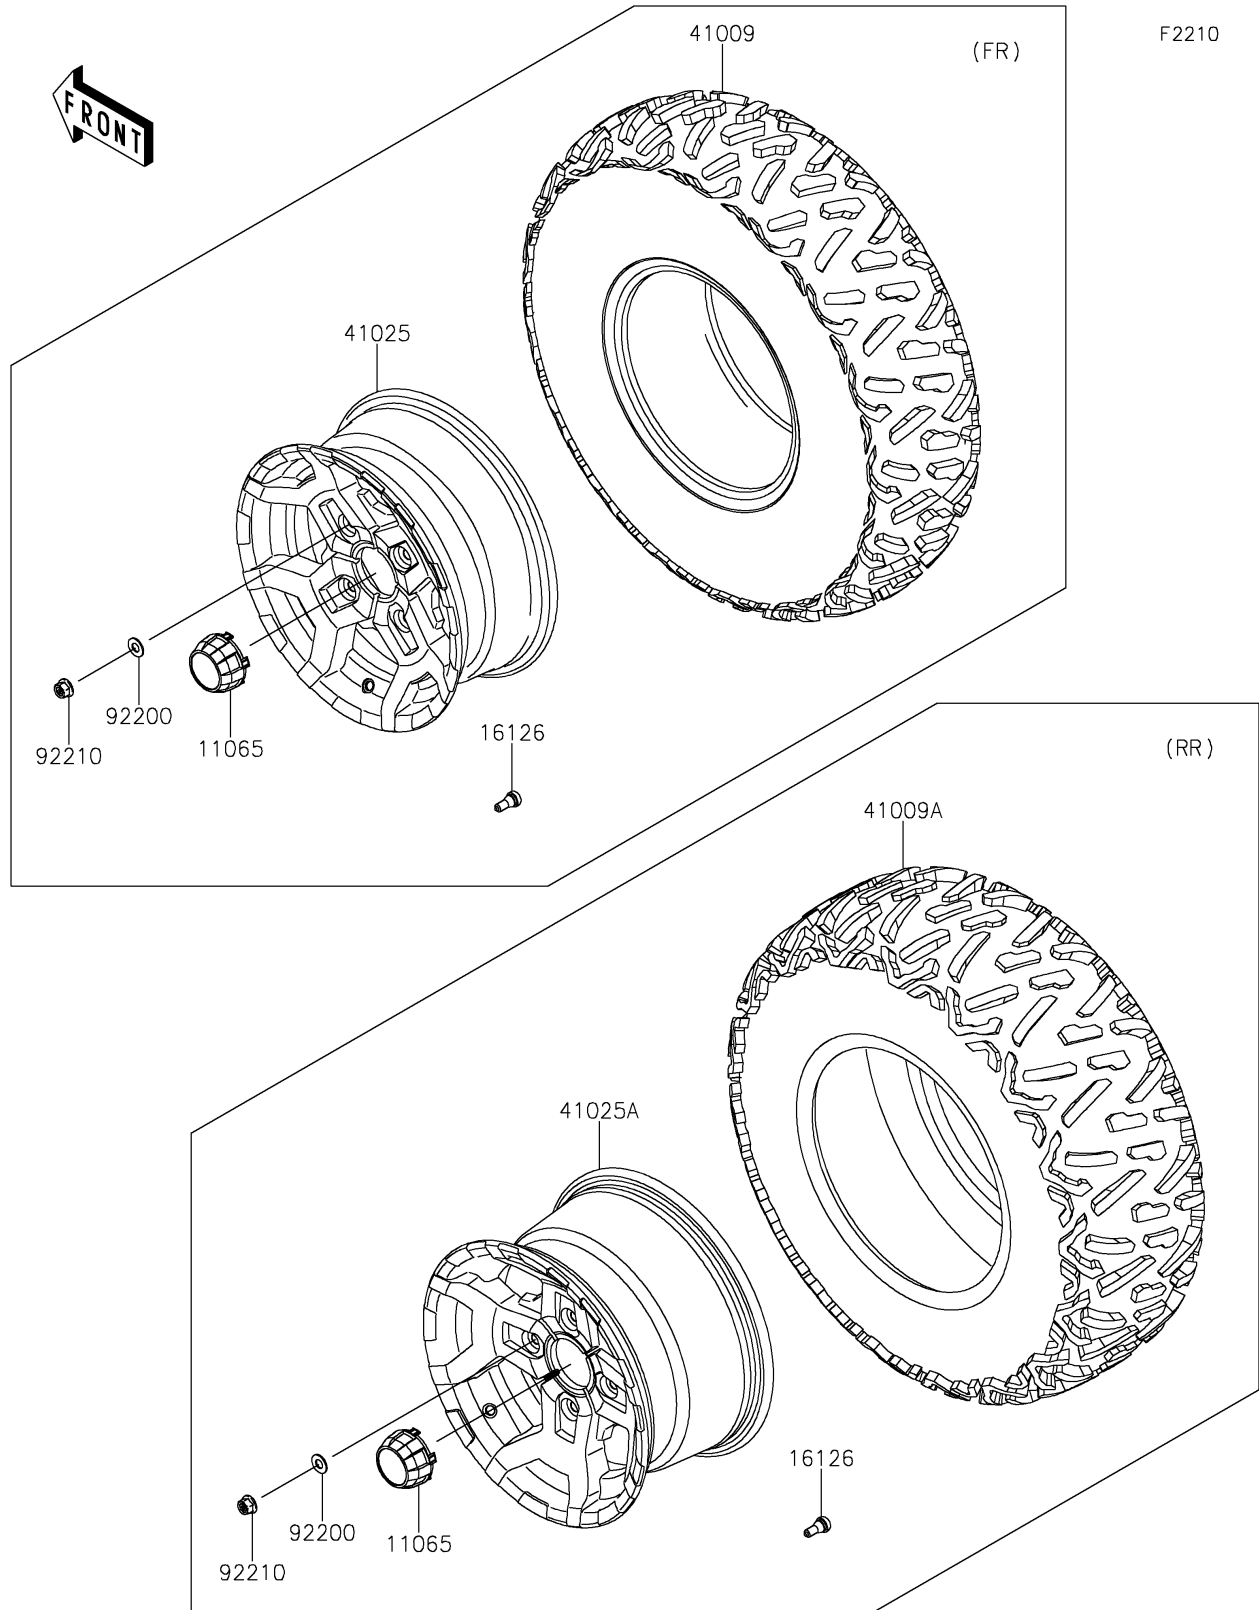

## PARTS DIAGRAM

### Wheels/Tires

## PARTS LIST

### Wheels/Tires

**Kawasaki**

Let the Good Times Roll®

ITEM NAME	PART NUMBER	QUANTITY
CAP,WHEEL,F.BLACK (Ref # 11065)	11065-0893-6Z	4
VALVE (Ref # 16126)	16126-4001	4
TIRE,27X9.00R14 6PR,BIGHORN2.0 (Ref # 41009)	41009-0589	2
TIRE,27X11.00R14 6PR,BIGHORN2 (Ref # 41009A)	41009-0590	2
RIM,FR,14X6.0AT,BLACK (Ref # 41025)	41025-0424-31D	2
RIM,14X8.0AT,BLACK (Ref # 41025A)	41025-0425-31D	2
WASHER,12.1X25X1.6 (Ref # 92200)	92200-0455	16
NUT,12MM (Ref # 92210)	92210-0603	16