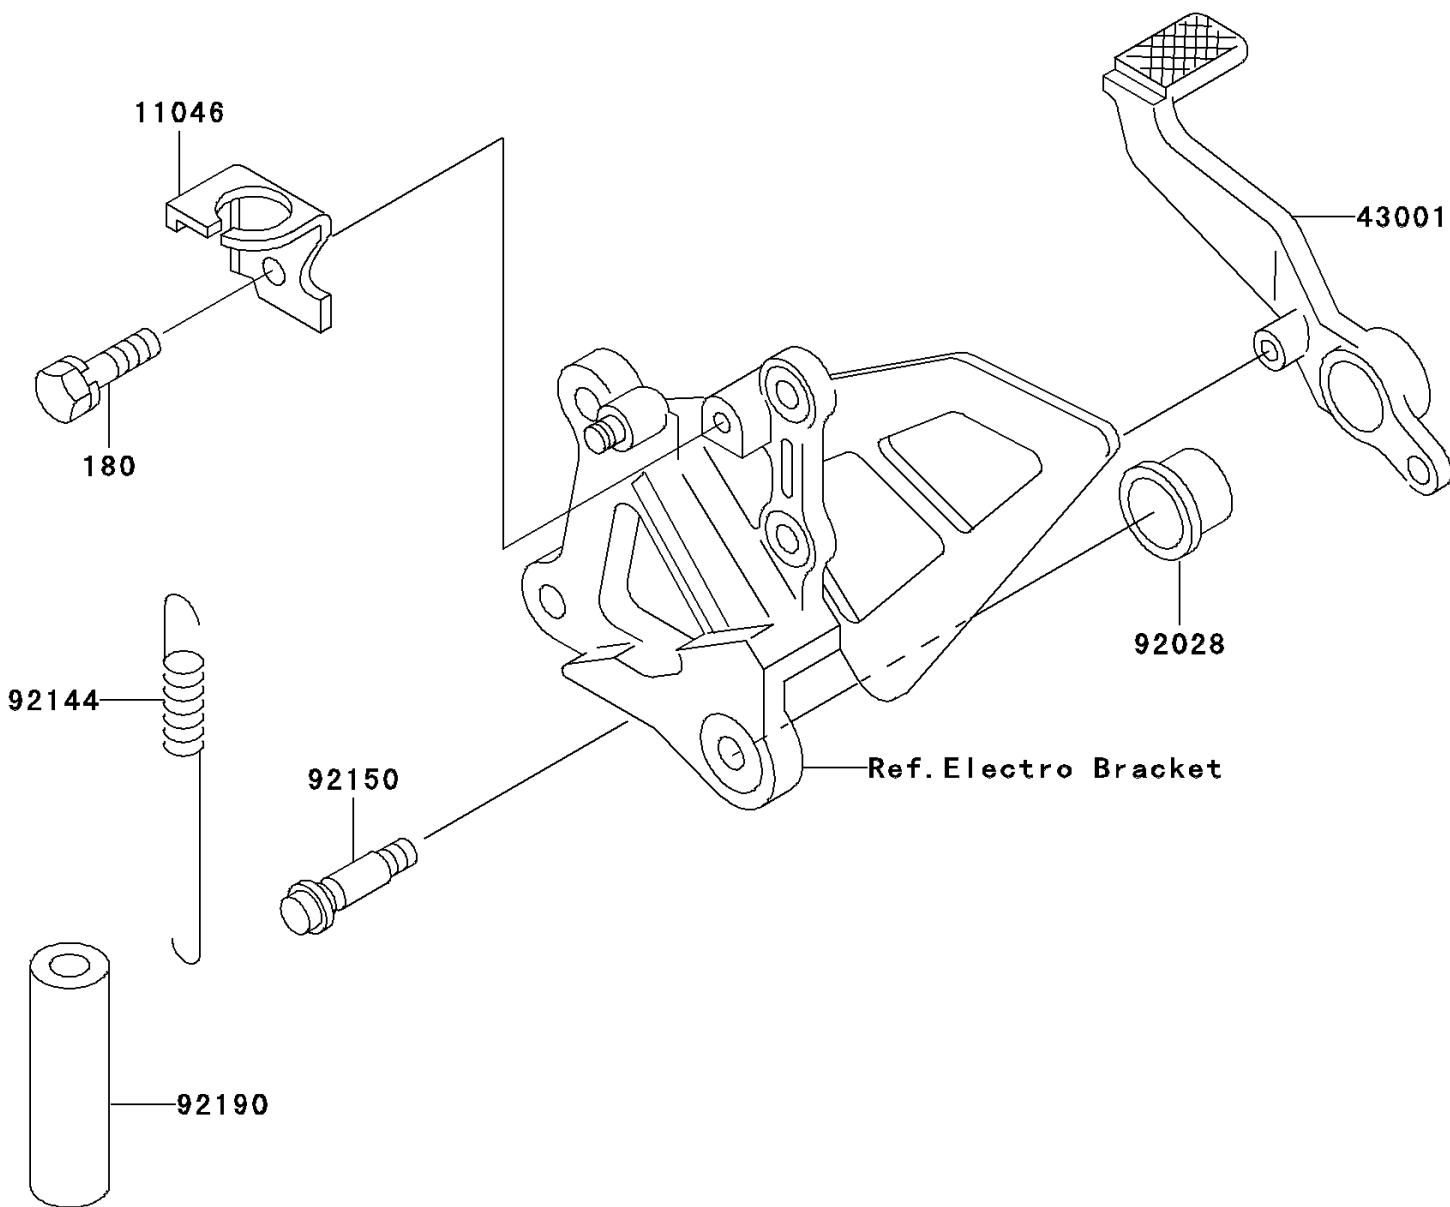

2002 Ninja[®] ZX[™]-7R

Kawasaki

Let the Good Times Roll[®]

PARTS DIAGRAM

Brake Pedal/Torque Link

F2260

2002 Ninja® ZX™ -7R

PARTS LIST

Brake Pedal/Torque Link

ITEM NAME

PART NUMBER

QUANTITY
