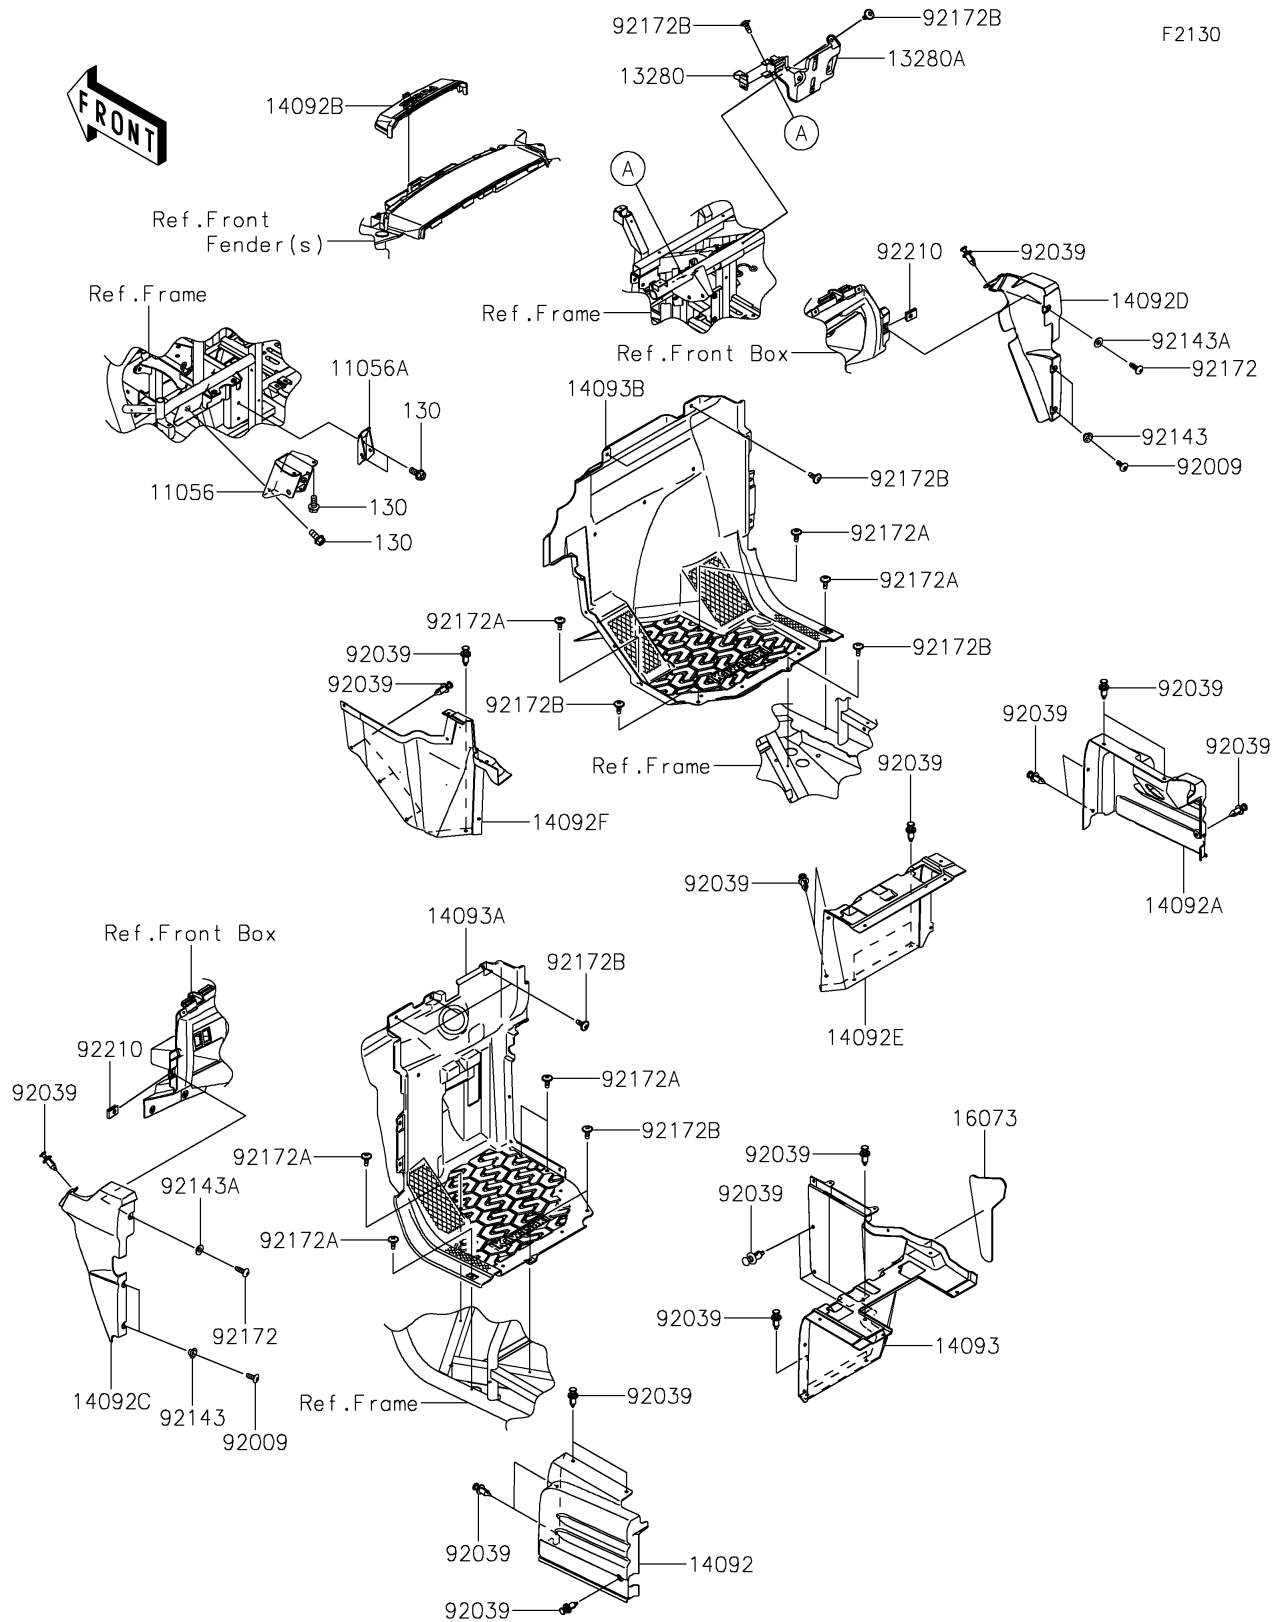

## PARTS DIAGRAM

### Frame Fittings(Front)

## PARTS LIST

### Frame Fittings(Front)

ITEM NAME	PART NUMBER	QUANTITY
BRACKET,BRAKE PEDAL (Ref # 11056)	11056-1431	1
BRACKET,THROTTLE PEDAL (Ref # 11056A)	11056-4408	1
HOLDER (Ref # 13280)	13280-0851	1
HOLDER,ECU (Ref # 13280A)	13280-0868	1
COVER,SEAT SIDE,LH (Ref # 14092)	14092-0720	1
COVER,SEAT SIDE,RH (Ref # 14092A)	14092-0721	1
COVER,FUSE BOX (Ref # 14092B)	14092-0724	1
COVER,SIDE GUARD,LH,S.BLACK (Ref # 14092C)	14092-0754-839	1
COVER,SIDE GUARD,RH,S.BLACK (Ref # 14092D)	14092-0755-839	1
COVER,FR SEAT,RH (Ref # 14092E)	14092-0757	1
COVER,FR SEAT,RH,CNT (Ref # 14092F)	14092-1083	1
COVER,FR SEAT,LH (Ref # 14093)	14093-0209	1
COVER,FR FLOOR,LH (Ref # 14093A)	14093-0550	1
COVER,FR FLOOR,RH (Ref # 14093B)	14093-0551	1
INSULATOR (Ref # 16073)	16073-0847	1
SCREW,TAPPING,6X16 (Ref # 92009)	92009-1166	4
RIVET (Ref # 92039)	92039-0776	26
COLLAR (Ref # 92143)	92143-1057	4
COLLAR (Ref # 92143A)	92143-1087	2
SCREW,TAPPING,6X20 (Ref # 92172)	92172-0488	2
SCREW,6X16 (Ref # 92172A)	92172-0711	8
SCREW,6X16 (Ref # 92172B)	92172-0826	11
NUT,LEAF SPRING,6MM (Ref # 92210)	92210-0624	2
BOLT-FLANGED,8X18 (Ref # 130)	130BA0818	5