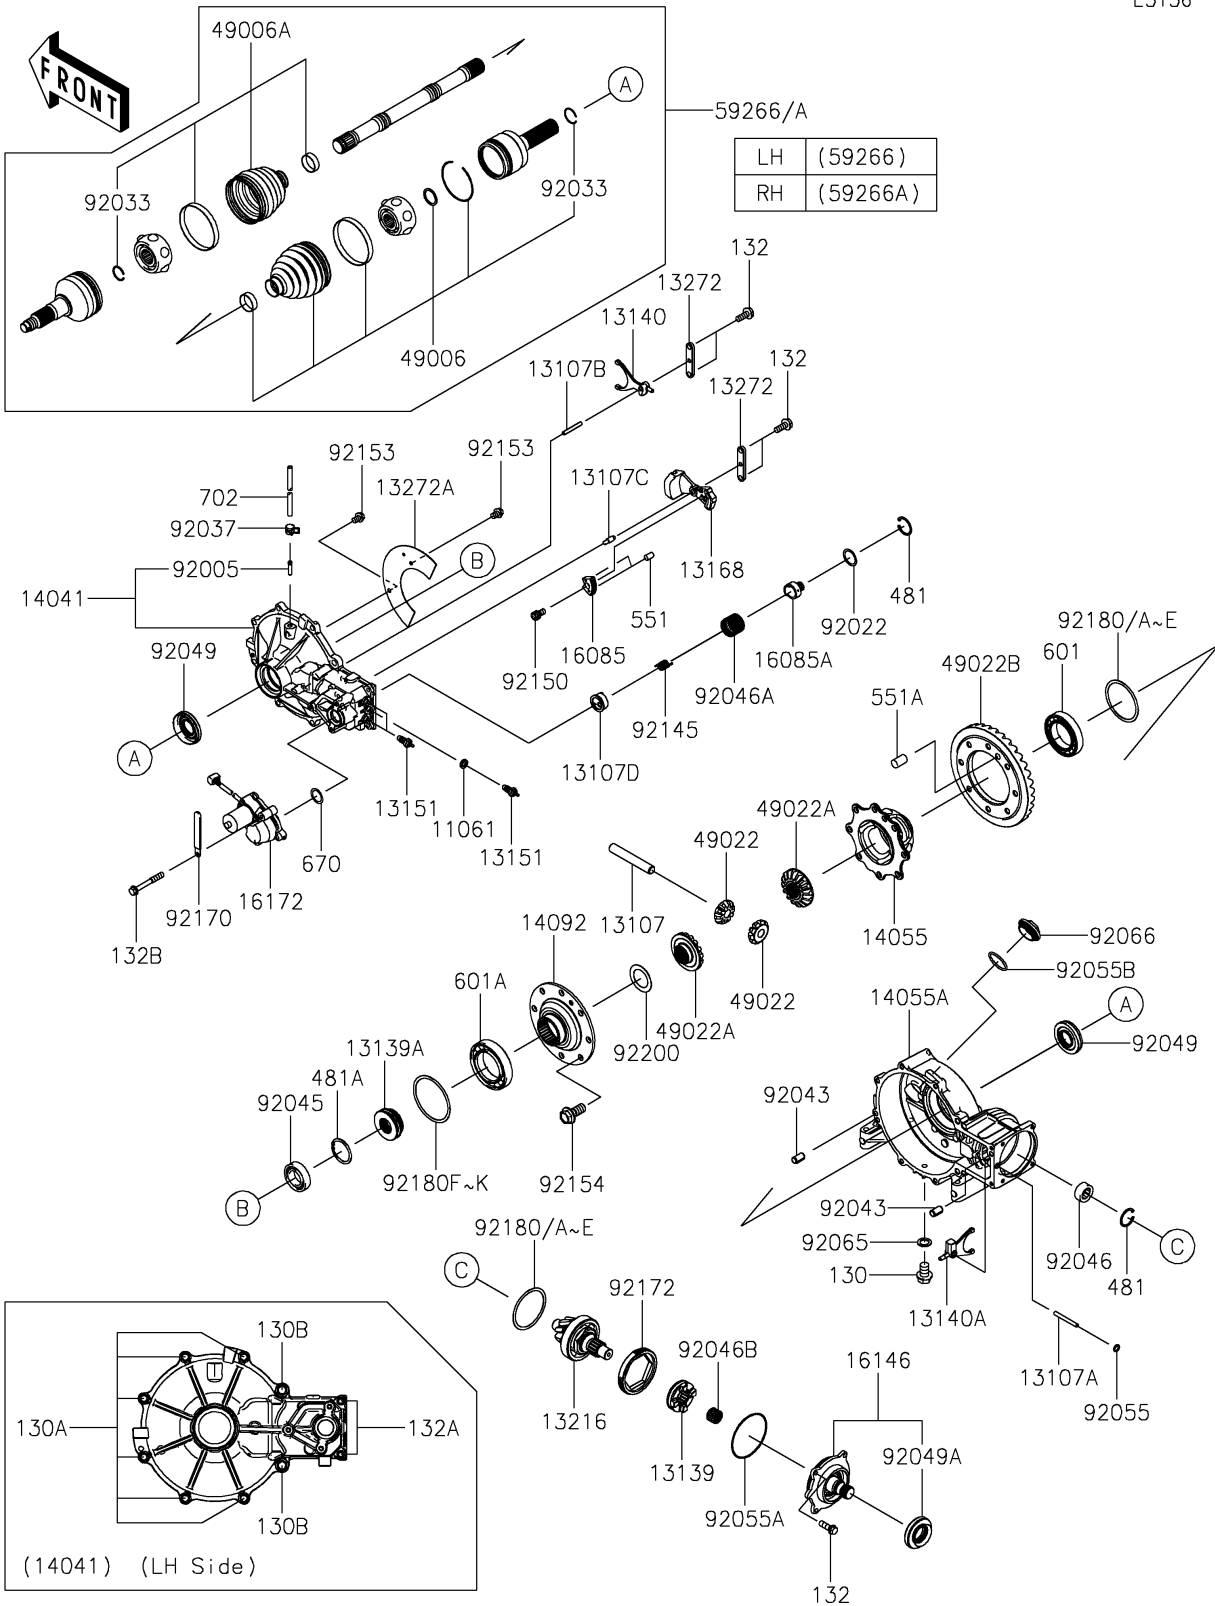

2023 TERYX4™ S LE

PARTS DIAGRAM

Drive Shaft-Front

E3136

2023 TERYX4™ S LE

PARTS LIST

Drive Shaft-Front

ITEM NAME

PART NUMBER

QUANTITY
