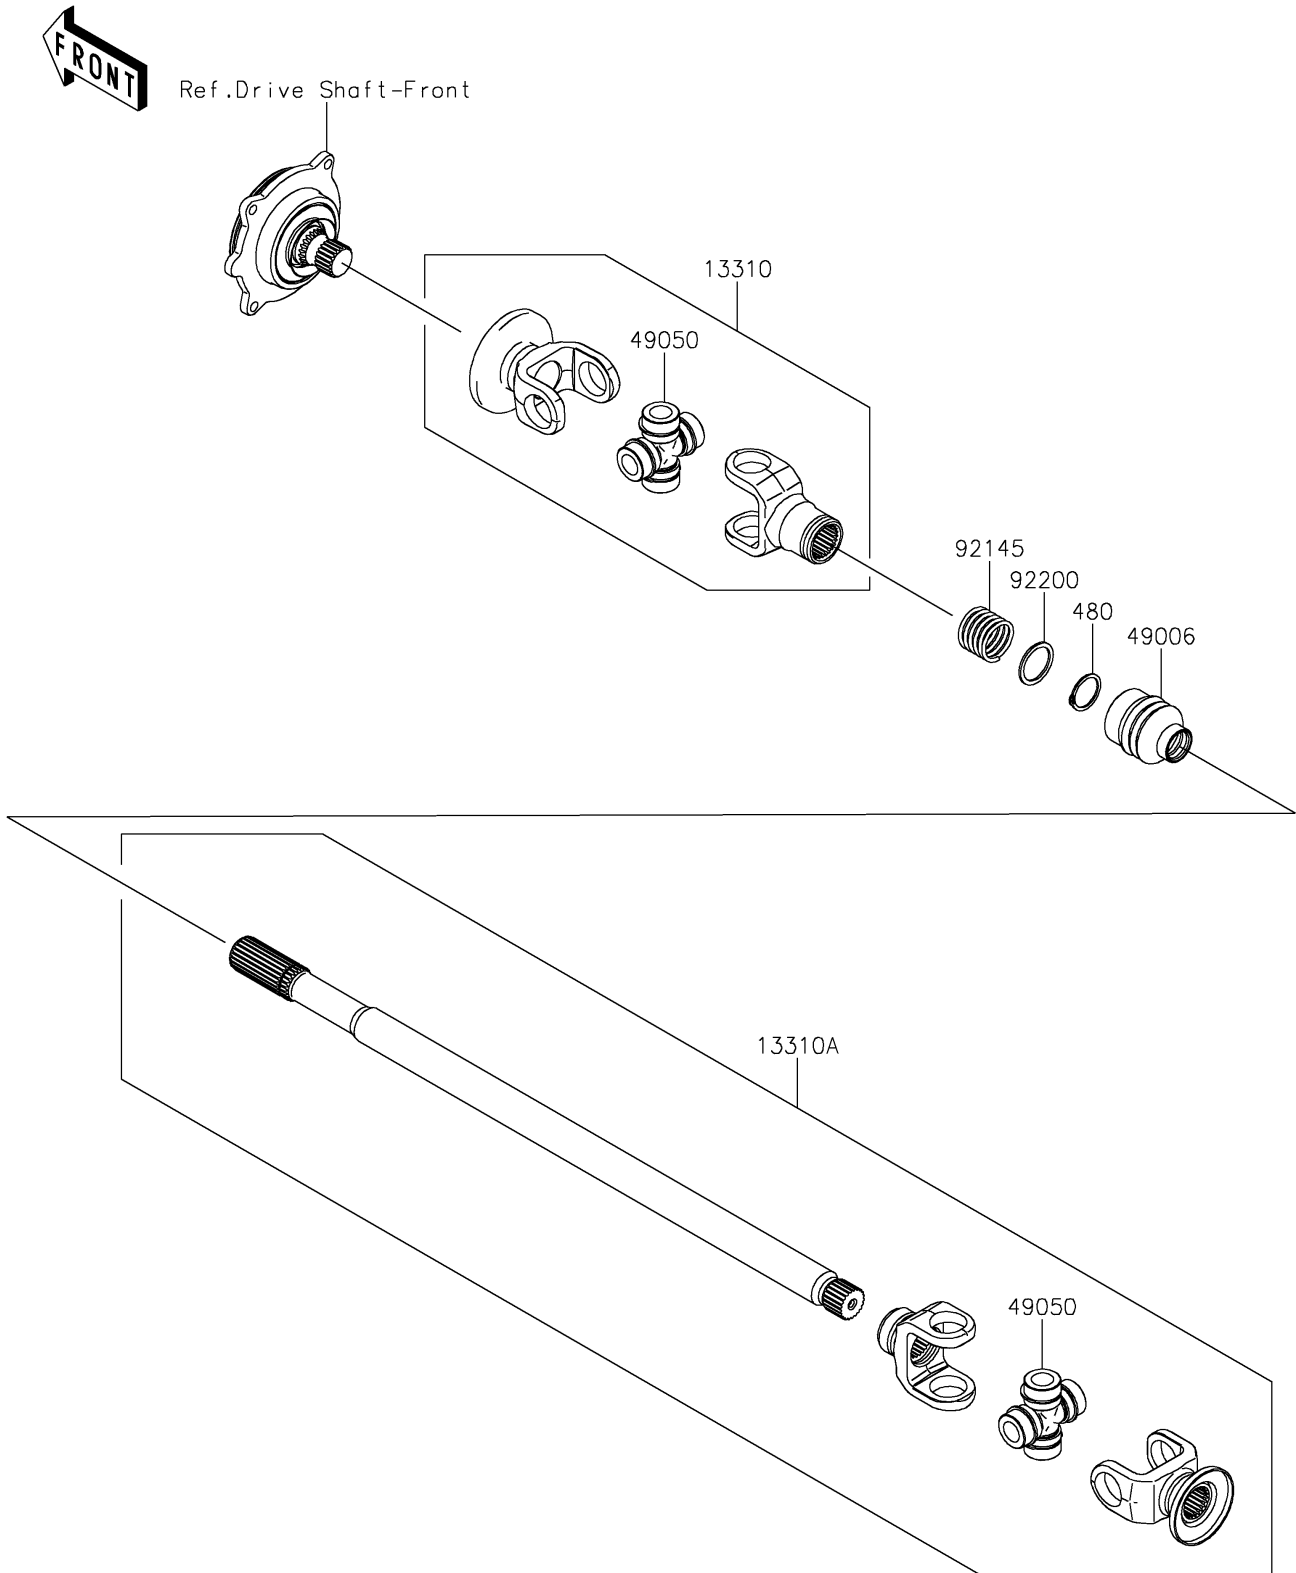

2023 TERYX4™ S LE

PARTS DIAGRAM

Drive Shaft-Propeller

E3135

2023 TERYX4™ S LE

PARTS LIST

Drive Shaft-Propeller

ITEM NAME

PART NUMBER

QUANTITY
