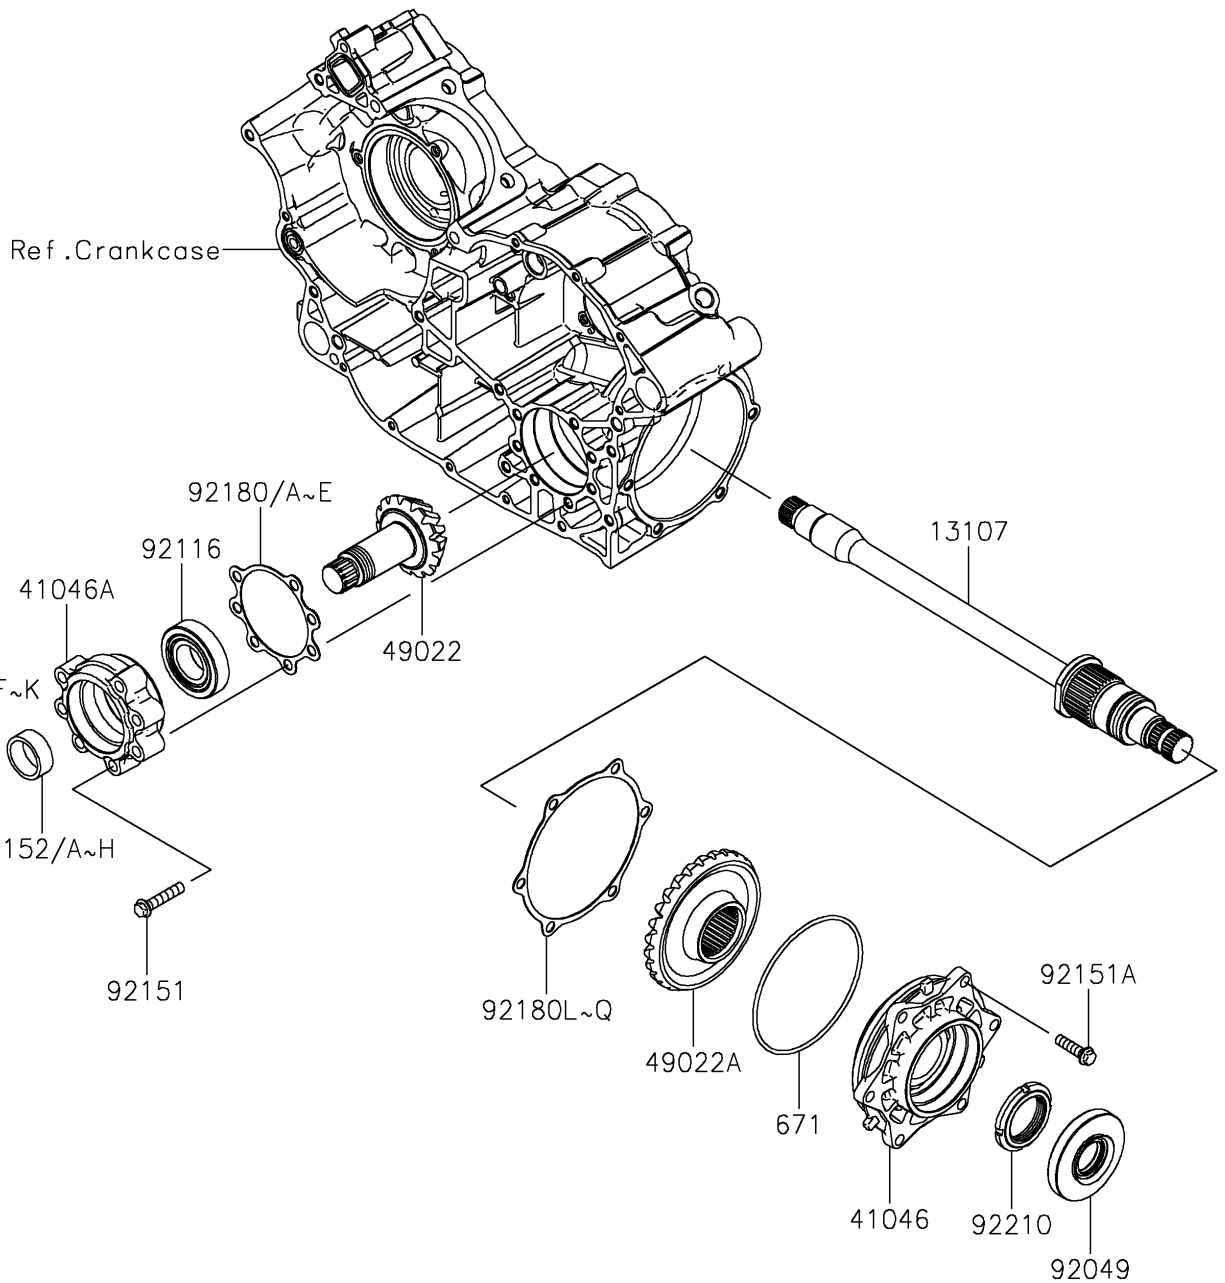

2022 TERYX4™

PARTS DIAGRAM

Front Bevel Gear

E3131

2022 TERYX4™

PARTS LIST

Front Bevel Gear

Kawasaki

Let the Good Times Roll®

ITEM NAME

PART NUMBER

QUANTITY
