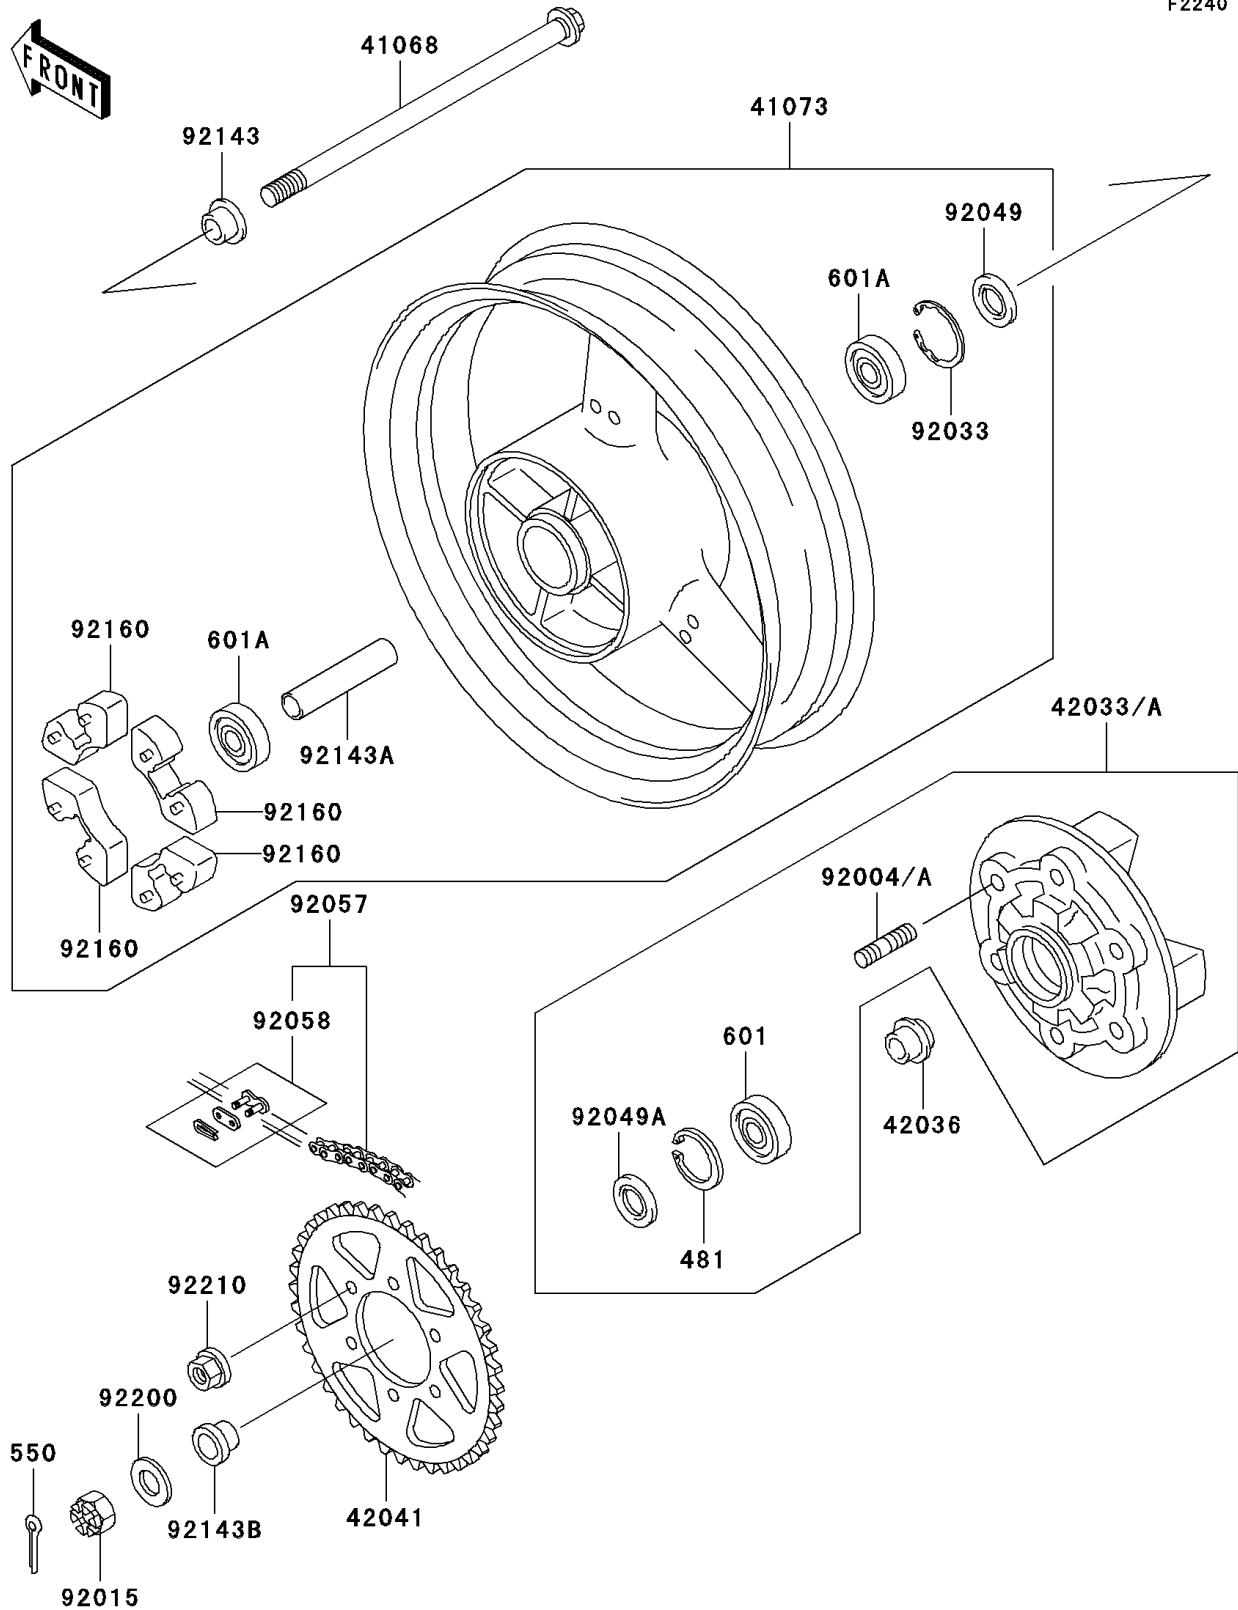

2002 Ninja[®] ZX[™]-7R

PARTS DIAGRAM

Rear Wheel/Chain

F2240

2002 Ninja® ZX™ -7R

PARTS LIST

Rear Wheel/Chain

ITEM NAME

PART NUMBER

QUANTITY
