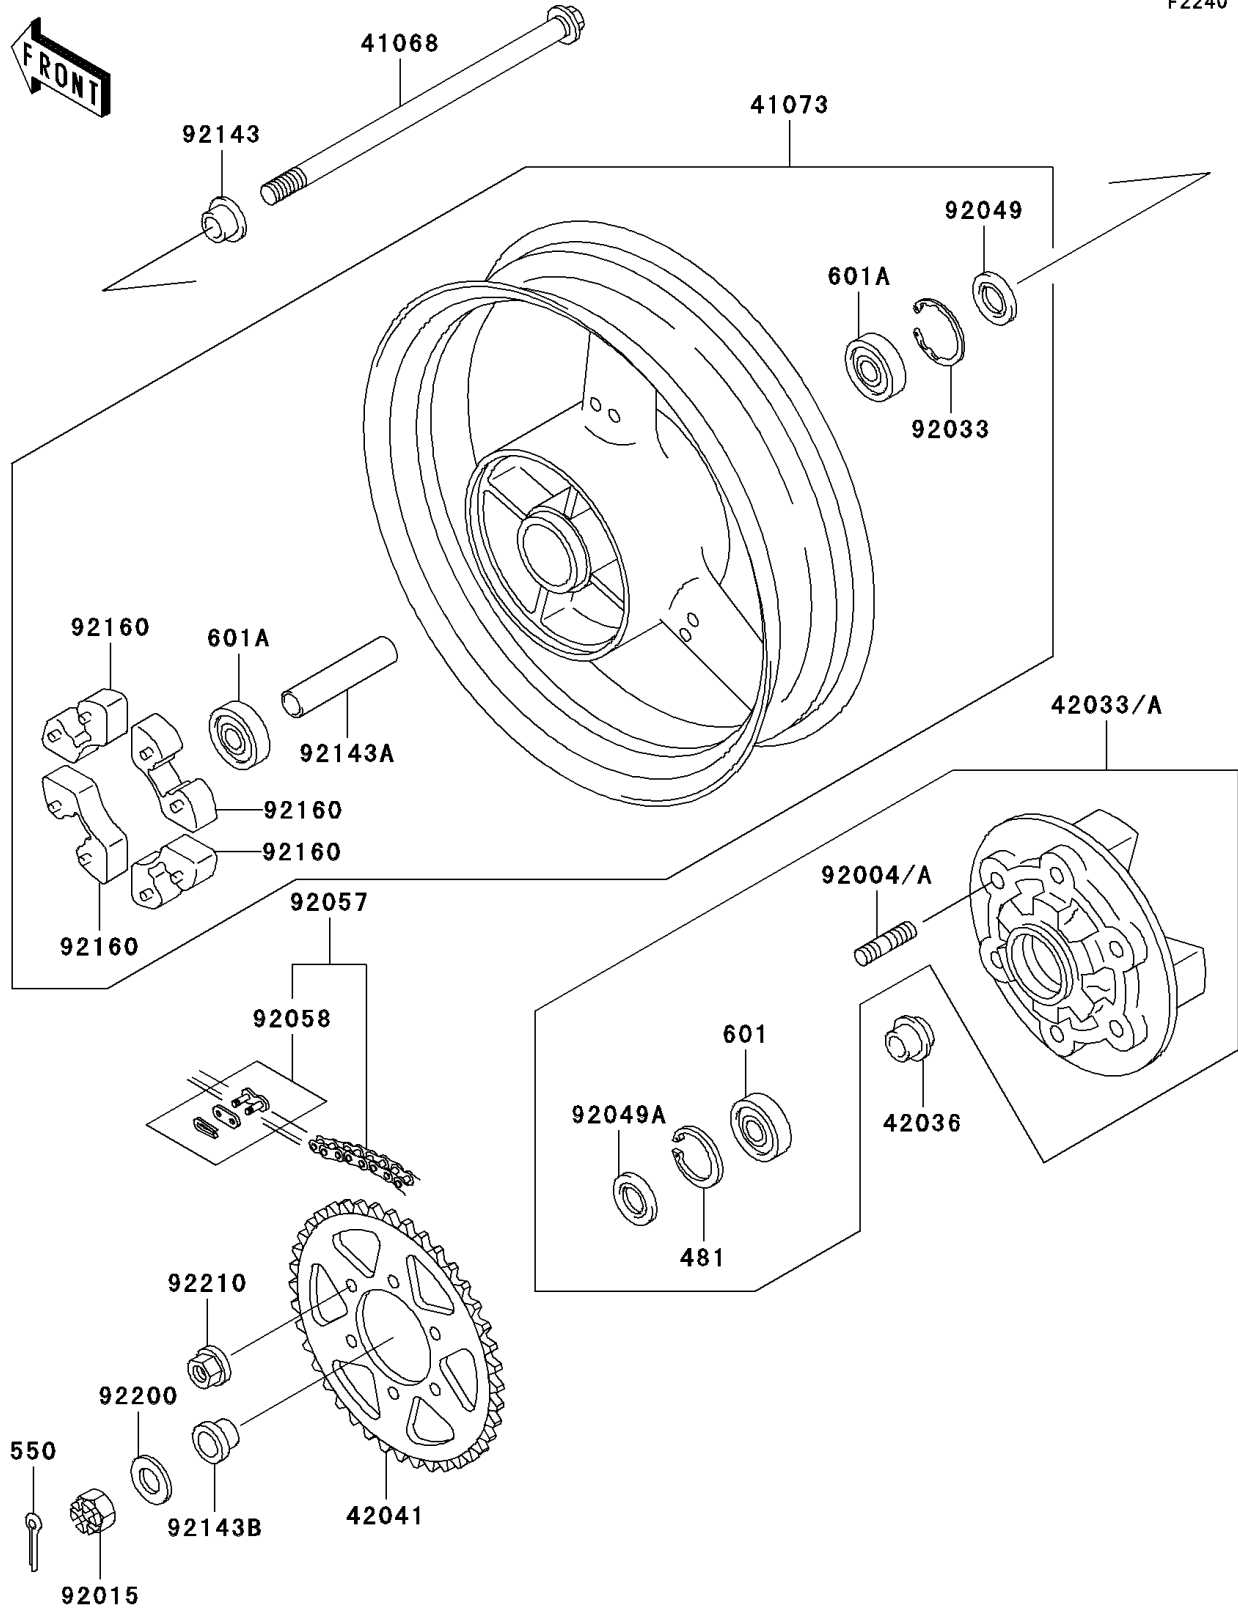

2001 Ninja[®] ZX[™]-7R

PARTS DIAGRAM

Rear Wheel/Chain

F2240

2001 Ninja® ZX™ -7R

PARTS LIST

Rear Wheel/Chain

ITEM NAME

PART NUMBER

QUANTITY
