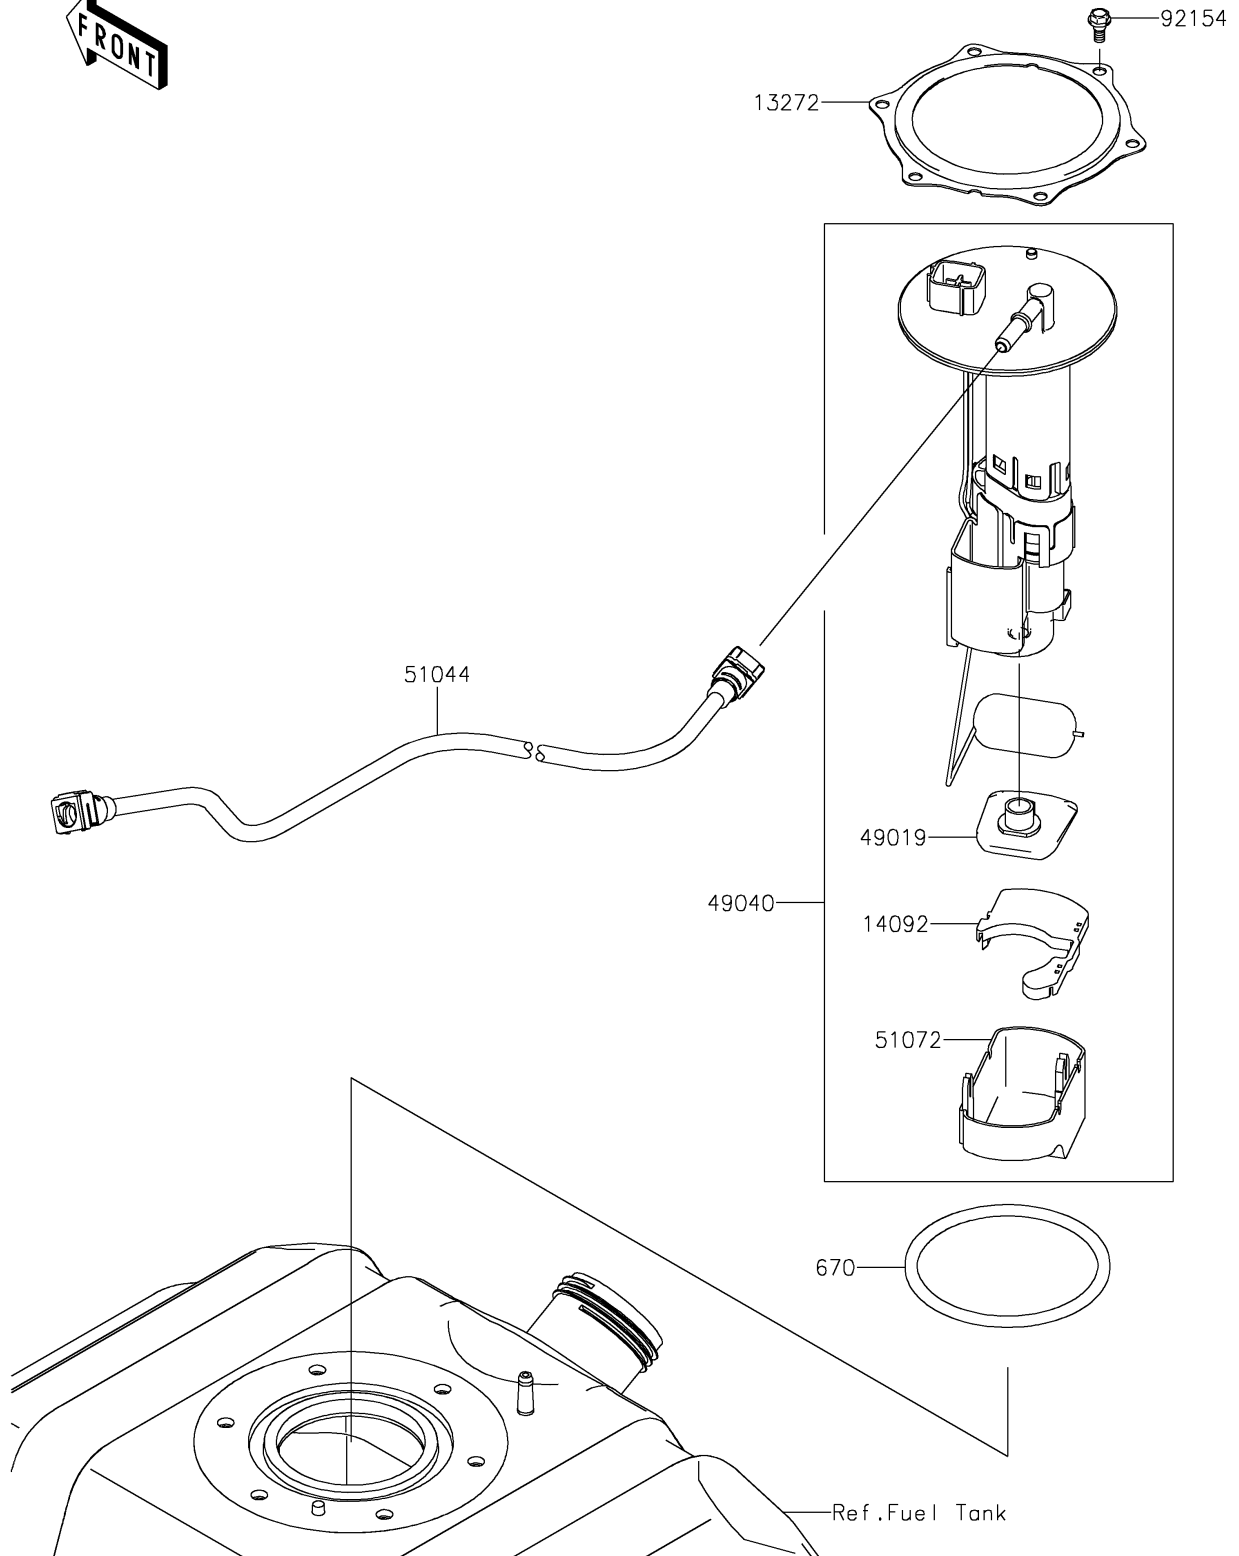

2023 TERYX4™ S LE

PARTS DIAGRAM

Fuel Pump

E1520

2023 TERYX4™ S LE

PARTS LIST

Fuel Pump

ITEM NAME

PART NUMBER

QUANTITY
