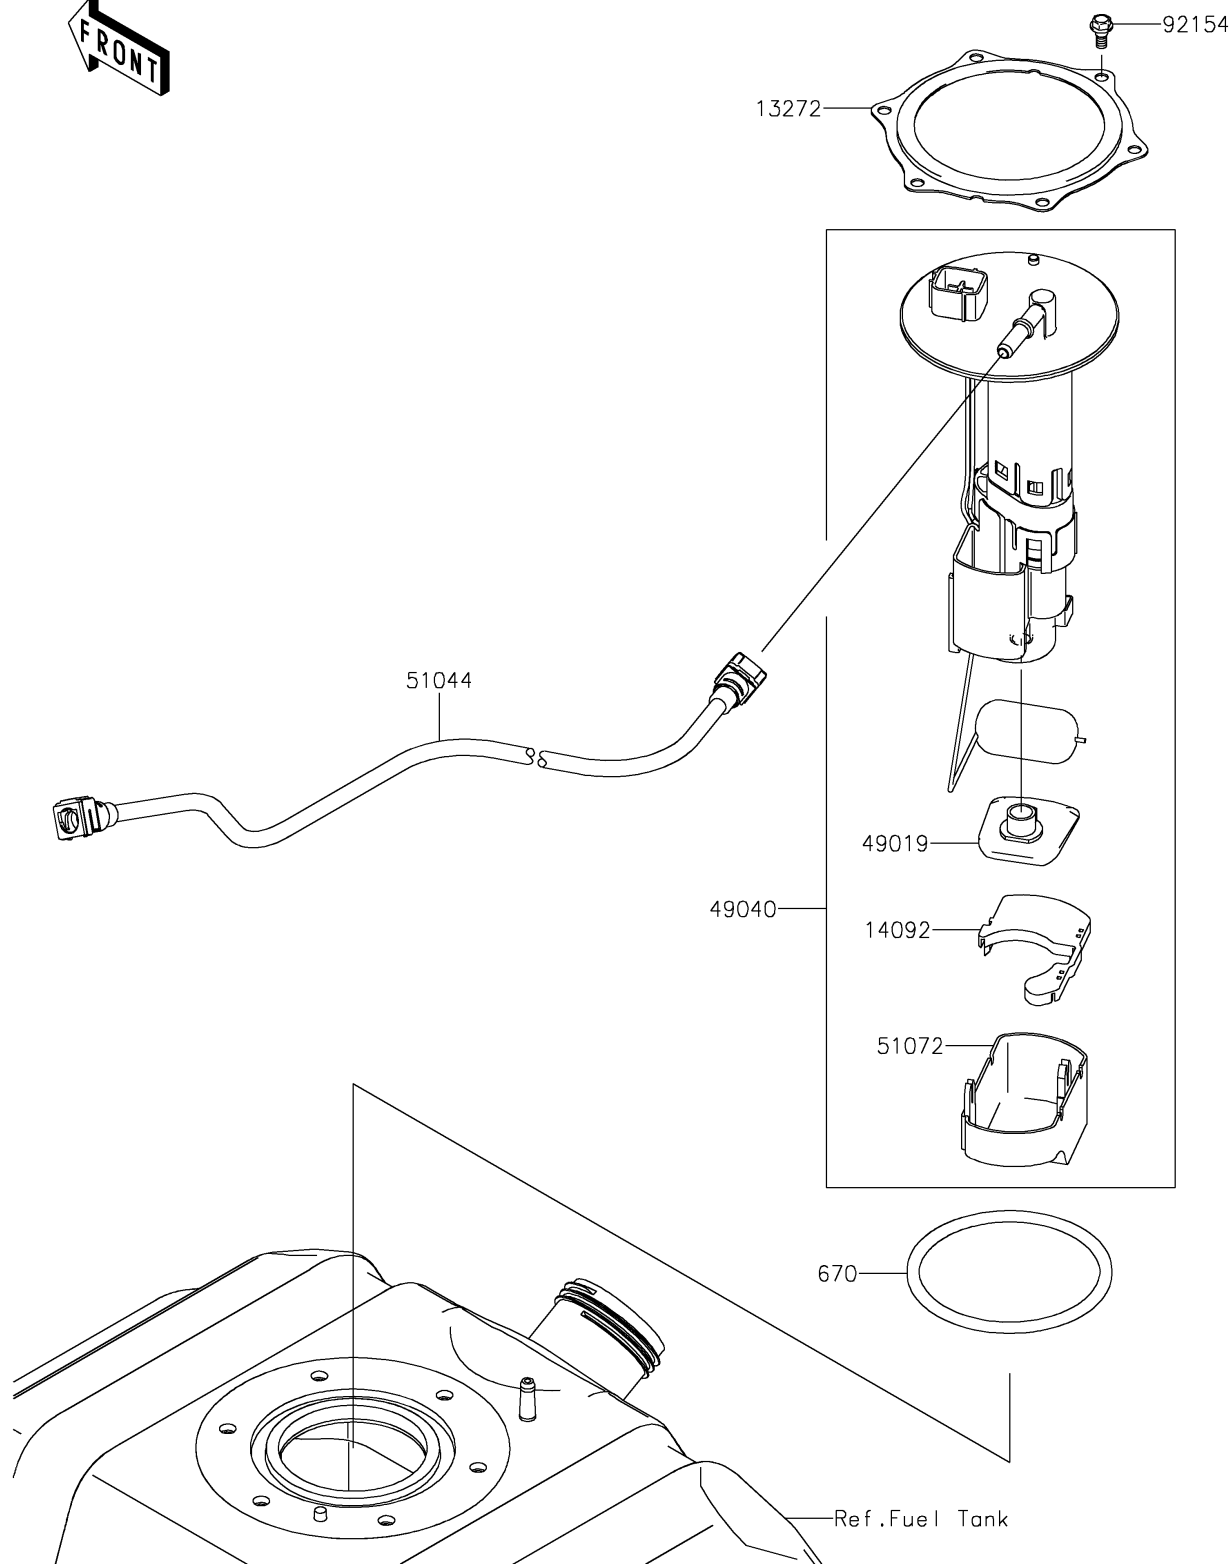

2022 TERYX4™

PARTS DIAGRAM

Fuel Pump

Kawasaki

Let the Good Times Roll®

E1520

2022 TERYX4™

PARTS LIST

Fuel Pump

Kawasaki

Let the Good Times Roll®

ITEM NAME

PART NUMBER

QUANTITY
