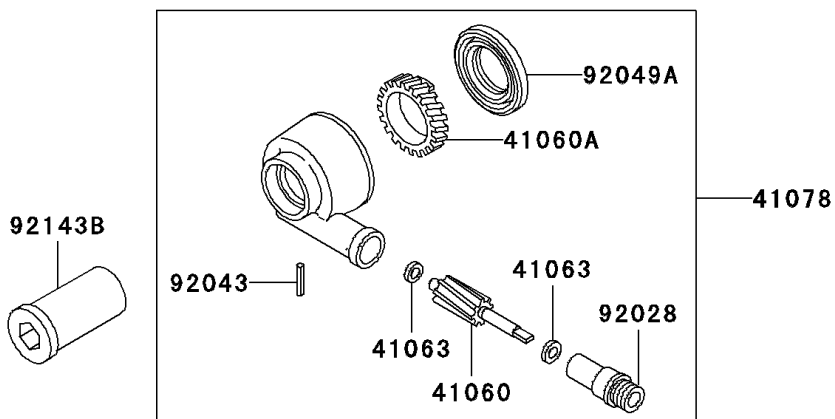

2002 Ninja[®] ZX[™]-7R

PARTS DIAGRAM

Front Wheel

F2230

2002 Ninja® ZX™ -7R

PARTS LIST

Front Wheel

ITEM NAME

PART NUMBER

QUANTITY
