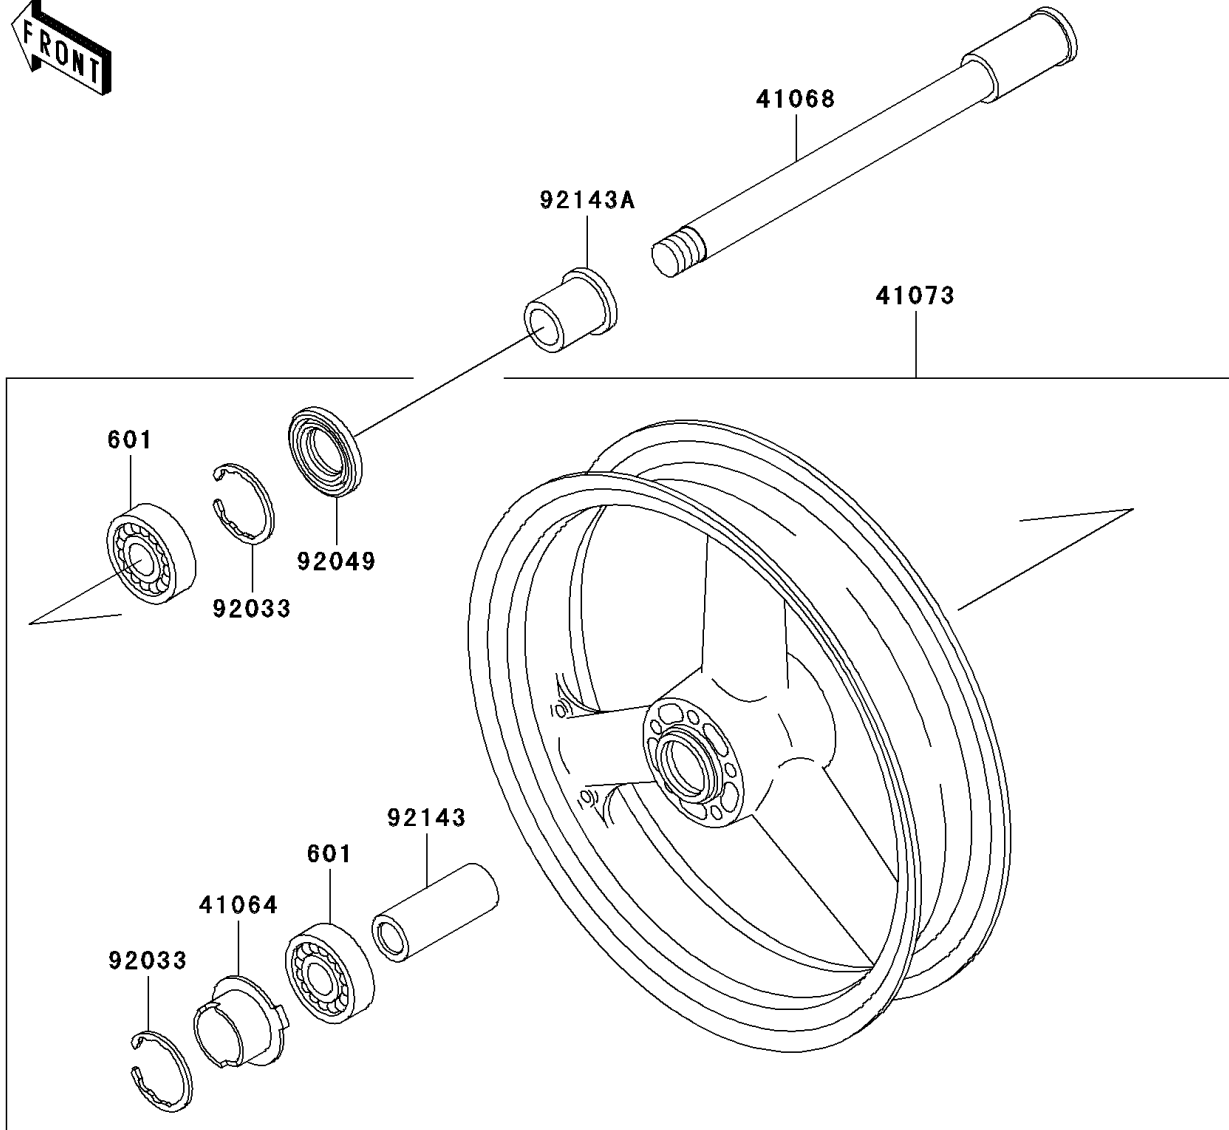

2002 Ninja[®] ZX[™]-7R

PARTS DIAGRAM

Front Wheel

F2230

2002 Ninja® ZX™ -7R

PARTS LIST

Front Wheel

ITEM NAME

PART NUMBER

QUANTITY
