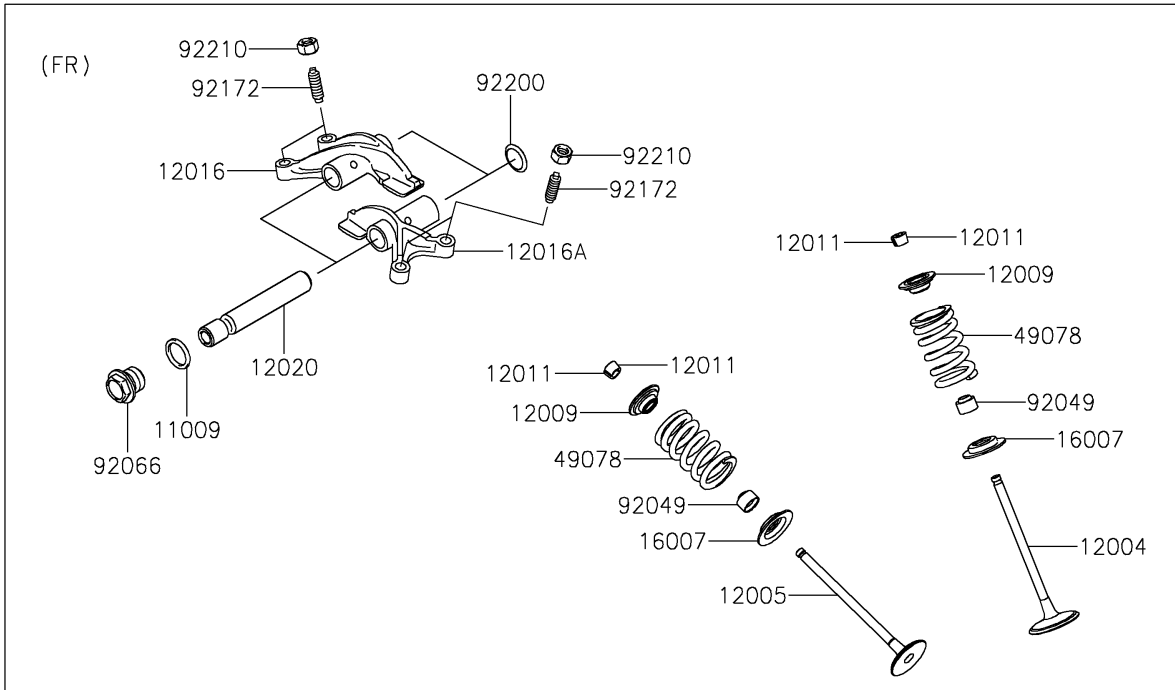

2022 TERYX4™

PARTS DIAGRAM

Valve(s)

E1210

2022 TERYX4™

PARTS LIST

Valve(s)

Kawasaki

Let the Good Times Roll®

ITEM NAME

PART NUMBER

QUANTITY
