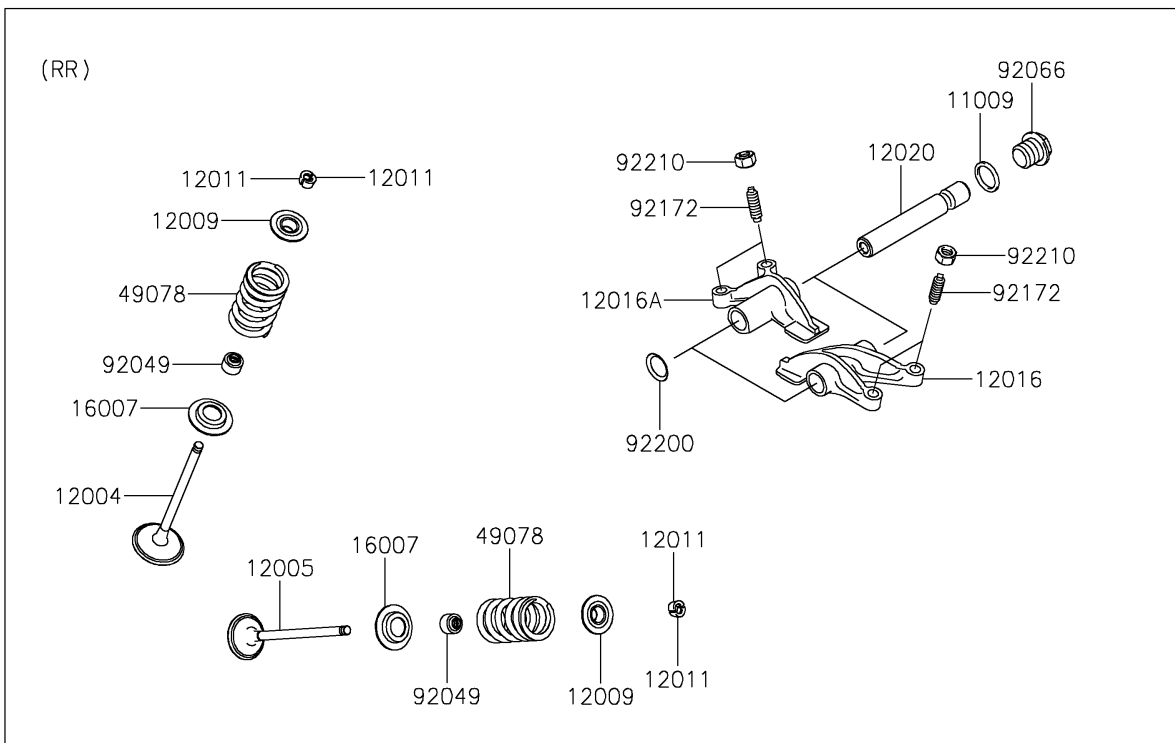

2022 TERYX4™

PARTS DIAGRAM

Valve(s)

E1210

2022 TERYX4™

PARTS LIST

Valve(s)

Kawasaki

Let the Good Times Roll®

ITEM NAME

PART NUMBER

QUANTITY
