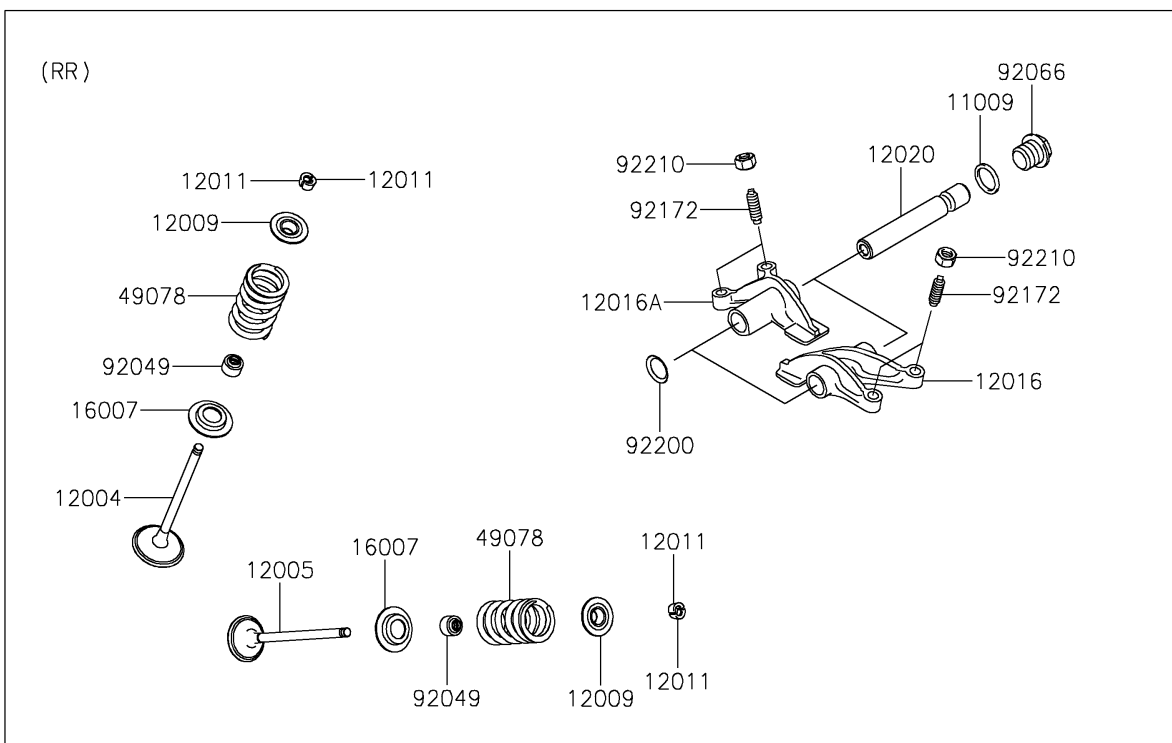

## PARTS DIAGRAM

### Valve(s)

E1210

## PARTS LIST

### Valve(s)

ITEM NAME	PART NUMBER	QUANTITY
GASKET,14X18X1.5 (Ref # 11009)	11009-1430	4
VALVE-INTAKE (Ref # 12004)	12004-0048	4
VALVE-EXHAUST (Ref # 12005)	12005-0047	4
RETAINER-VALVE SPRING (Ref # 12009)	12009-1056	8
COLLET (Ref # 12011)	12011-1051	16
ARM-ROCKER,EXHAUST (Ref # 12016)	12016-1128	2
ARM-ROCKER,INTAKE (Ref # 12016A)	12016-1129	2
SHAFT-ROCKER (Ref # 12020)	12020-0004	4
SEAT-SPRING (Ref # 16007)	16007-0703	8
SPRING-ENGINE VALVE (Ref # 49078)	49078-0014	8
SEAL-OIL,VSB58.558 (Ref # 92049)	92049-1218	8
PLUG,DRAIN (Ref # 92066)	92066-2196	4
SCREW,6MM (Ref # 92172)	92172-0737	8
WASHER,13X17X0.3 (Ref # 92200)	92200-0808	4
NUT,6MM (Ref # 92210)	92210-1490	8