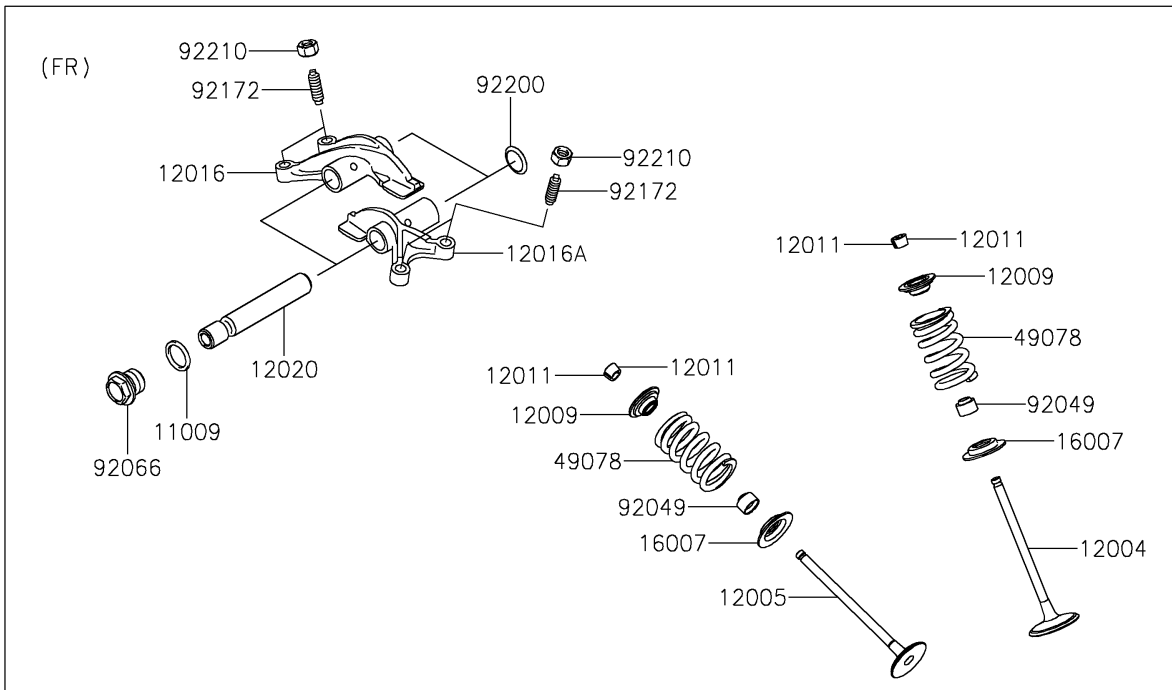

## PARTS DIAGRAM

### Valve(s)

E1210

## PARTS LIST

### Valve(s)

ITEM NAME	PART NUMBER	QUANTITY
GASKET,14X18X1.5 (Ref # 11009)	11009-1430	4
VALVE-INTAKE (Ref # 12004)	12004-0048	4
VALVE-EXHAUST (Ref # 12005)	12005-0047	4
RETAINER-VALVE SPRING (Ref # 12009)	12009-1056	8
COLLET (Ref # 12011)	12011-1051	16
ARM-ROCKER,EXHAUST (Ref # 12016)	12016-1128	2
ARM-ROCKER,INTAKE (Ref # 12016A)	12016-1129	2
SHAFT-ROCKER (Ref # 12020)	12020-0004	4
SEAT-SPRING (Ref # 16007)	16007-0703	8
SPRING-ENGINE VALVE (Ref # 49078)	49078-0014	8
SEAL-OIL,VSB58.558 (Ref # 92049)	92049-1218	8
PLUG,DRAIN (Ref # 92066)	92066-2196	4
SCREW,6MM (Ref # 92172)	92172-0737	8
WASHER,13X17X0.3 (Ref # 92200)	92200-0808	4
NUT,6MM (Ref # 92210)	92210-1490	8