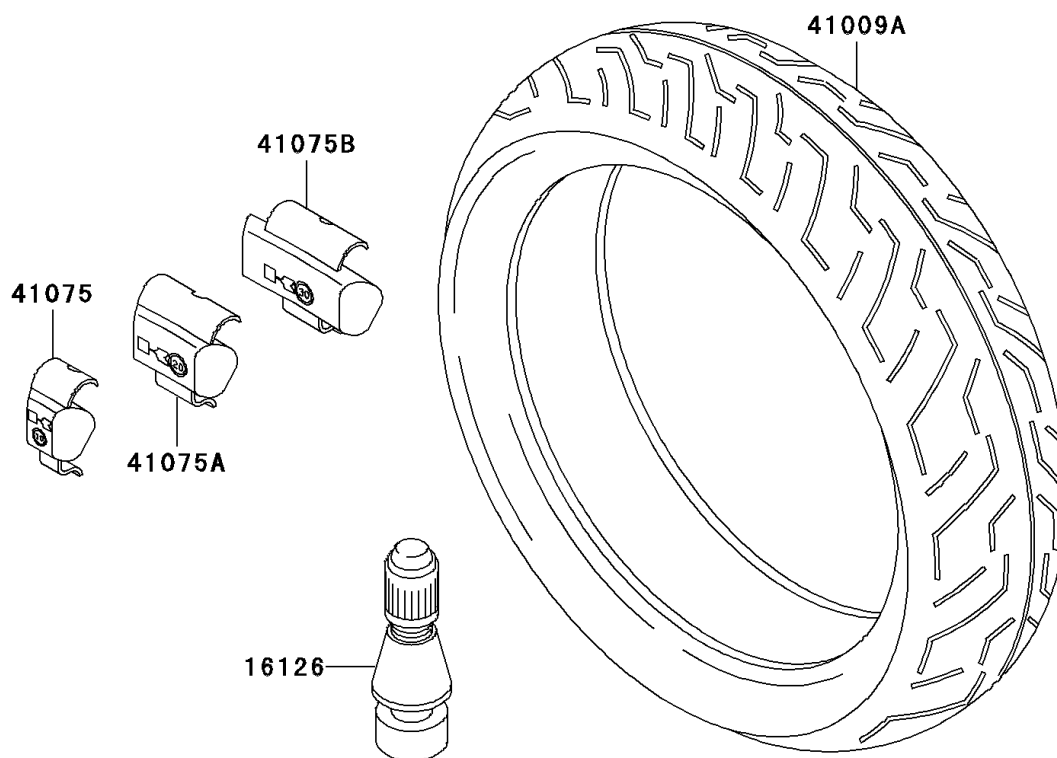

2002 Ninja[®] ZX[™]-7R

PARTS DIAGRAM

Tires

Kawasaki

Let the Good Times Roll[®]

F2210

2002 Ninja® ZX™ -7R

PARTS LIST

Tires

ITEM NAME

PART NUMBER

QUANTITY
