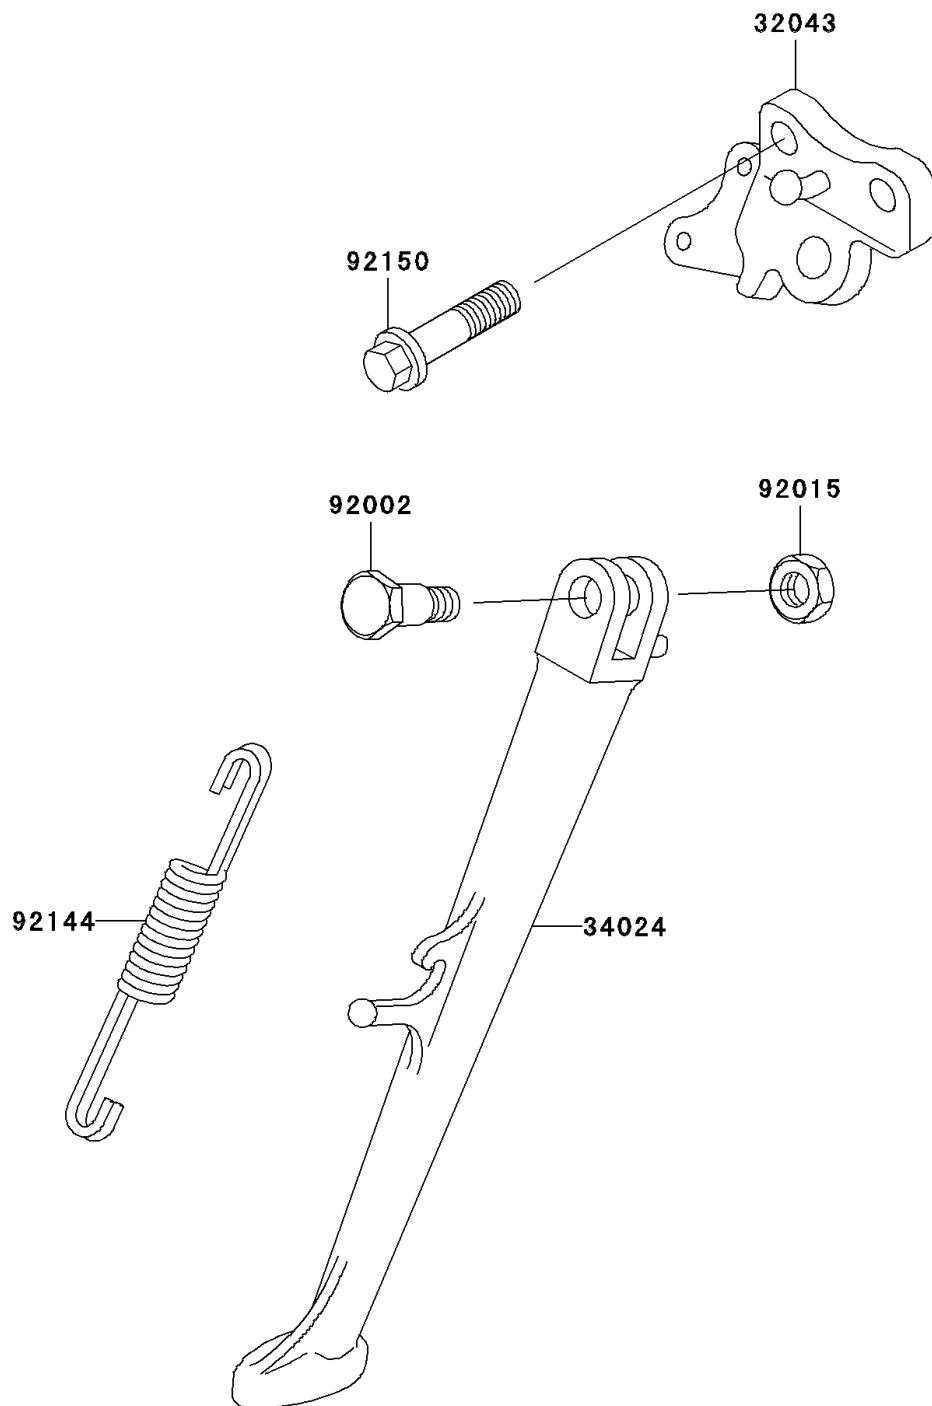

2001 Ninja[®] ZX[™]-7R

PARTS DIAGRAM

Stand(s)

Kawasaki

Let the Good Times Roll[®]

F2190

2001 Ninja[®] ZX[™]-7R

PARTS LIST

Stand(s)

ITEM NAME

PART NUMBER

QUANTITY
