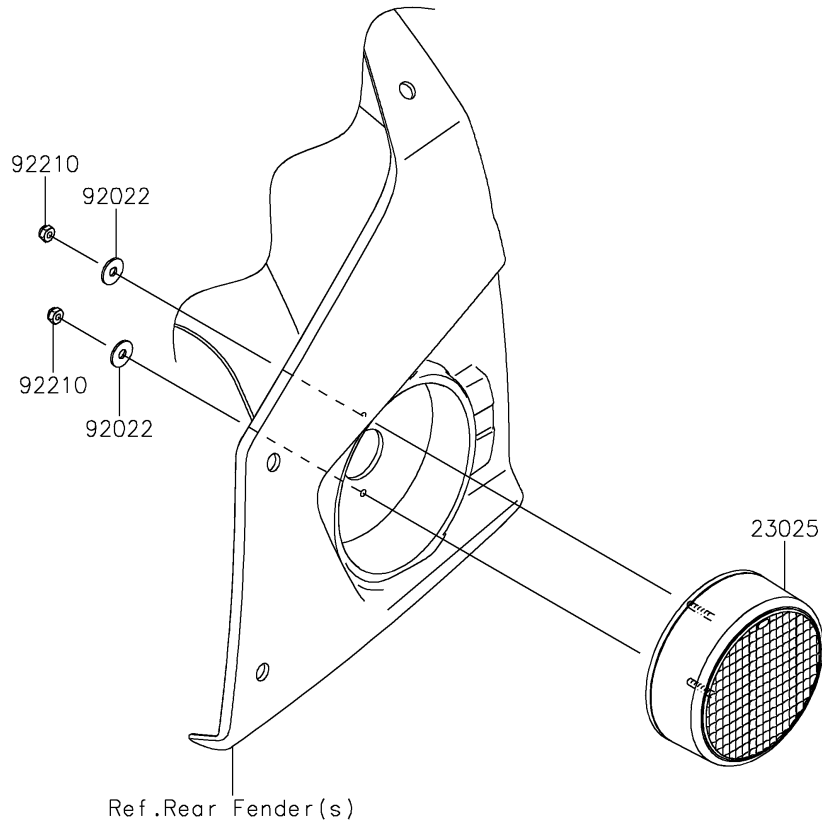

2024 TERYX4™

PARTS DIAGRAM

Taillight(s)

F2720

2024 TERYX4™

PARTS LIST

Taillight(s)

ITEM NAME	PART NUMBER	QUANTITY
LAMP-TAIL (Ref # 23025)	23025-0364	2
WASHER,4.3X12.5X1 (Ref # 92022)	92022-1949	4
NUT (Ref # 92210)	92210-0722	4