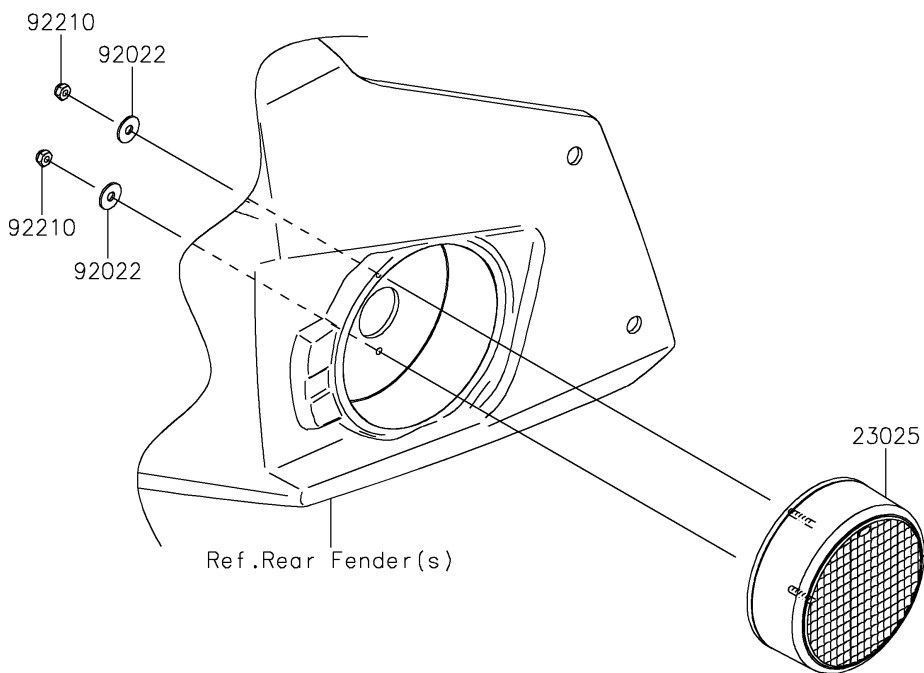

2024 TERYX4™

PARTS DIAGRAM

Taillight(s)

F2720

2024 TERYX4™

PARTS LIST

Taillight(s)

ITEM NAME	PART NUMBER	QUANTITY
LAMP-TAIL (Ref # 23025)	23025-0364	2
WASHER,4.3X12.5X1 (Ref # 92022)	92022-1949	4
NUT (Ref # 92210)	92210-0722	4