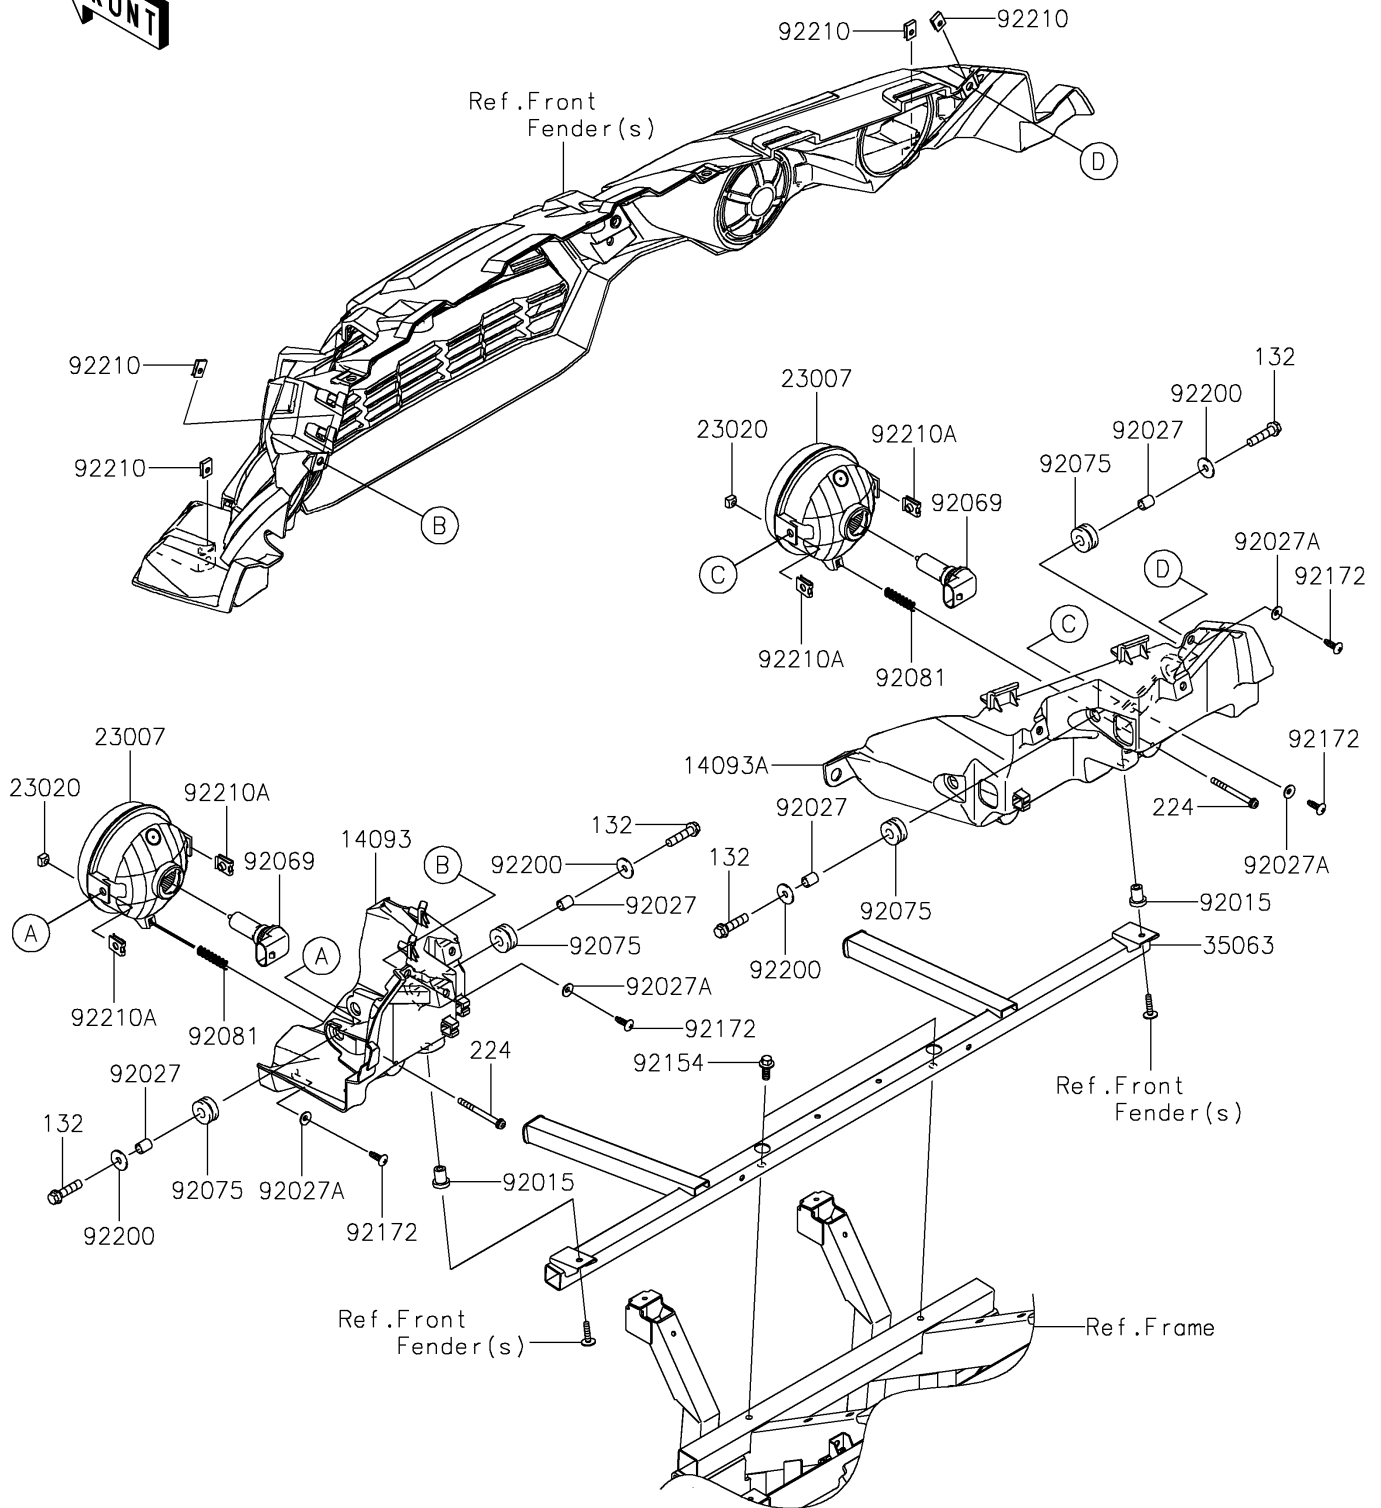

2025 Teryx4

PARTS DIAGRAM

Headlight(s)

F2710

2025 Teryx4

PARTS LIST

Headlight(s)

ITEM NAME	PART NUMBER	QUANTITY
COVER,HEADLIGHT,LH (Ref # 14093)	14093-0207	1
COVER,HEADLIGHT,RH (Ref # 14093A)	14093-0208	1
LENS-COMP,HEAD LAMP (Ref # 23007)	23007-0220	2
NUT,4MM,FOCUS ADJUST (Ref # 23020)	23020-018	2
STAY,HEADLAMP (Ref # 35063)	35063-1405	1
NUT,RUBBER,6MM (Ref # 92015)	92015-1692	2
COLLAR,6.8X10X12 (Ref # 92027)	92027-162	4
COLLAR (Ref # 92027A)	92027-4020	4
BULB,12V 35/35W (Ref # 92069)	92069-0102	2
DAMPER,10X24X12 (Ref # 92075)	92075-1690	4
SPRING,FOCUS ADJUST (Ref # 92081)	92081-1896	2
BOLT,FLANGED,8X20 (Ref # 92154)	92154-1226	2
SCREW,TAPPING,6X20 (Ref # 92172)	92172-0883	4
WASHER,6.5X20X1.6 (Ref # 92200)	92200-0283	4
NUT,LEAF SPRING,6MM (Ref # 92210)	92210-0624	4
NUT (Ref # 92210A)	92210-1125	4
BOLT-FLANGED-SMALL,6X25 (Ref # 132)	132BA0625	4
SCREW-PAN-WP-CROS,4X45 (Ref # 224)	224AA0445	2