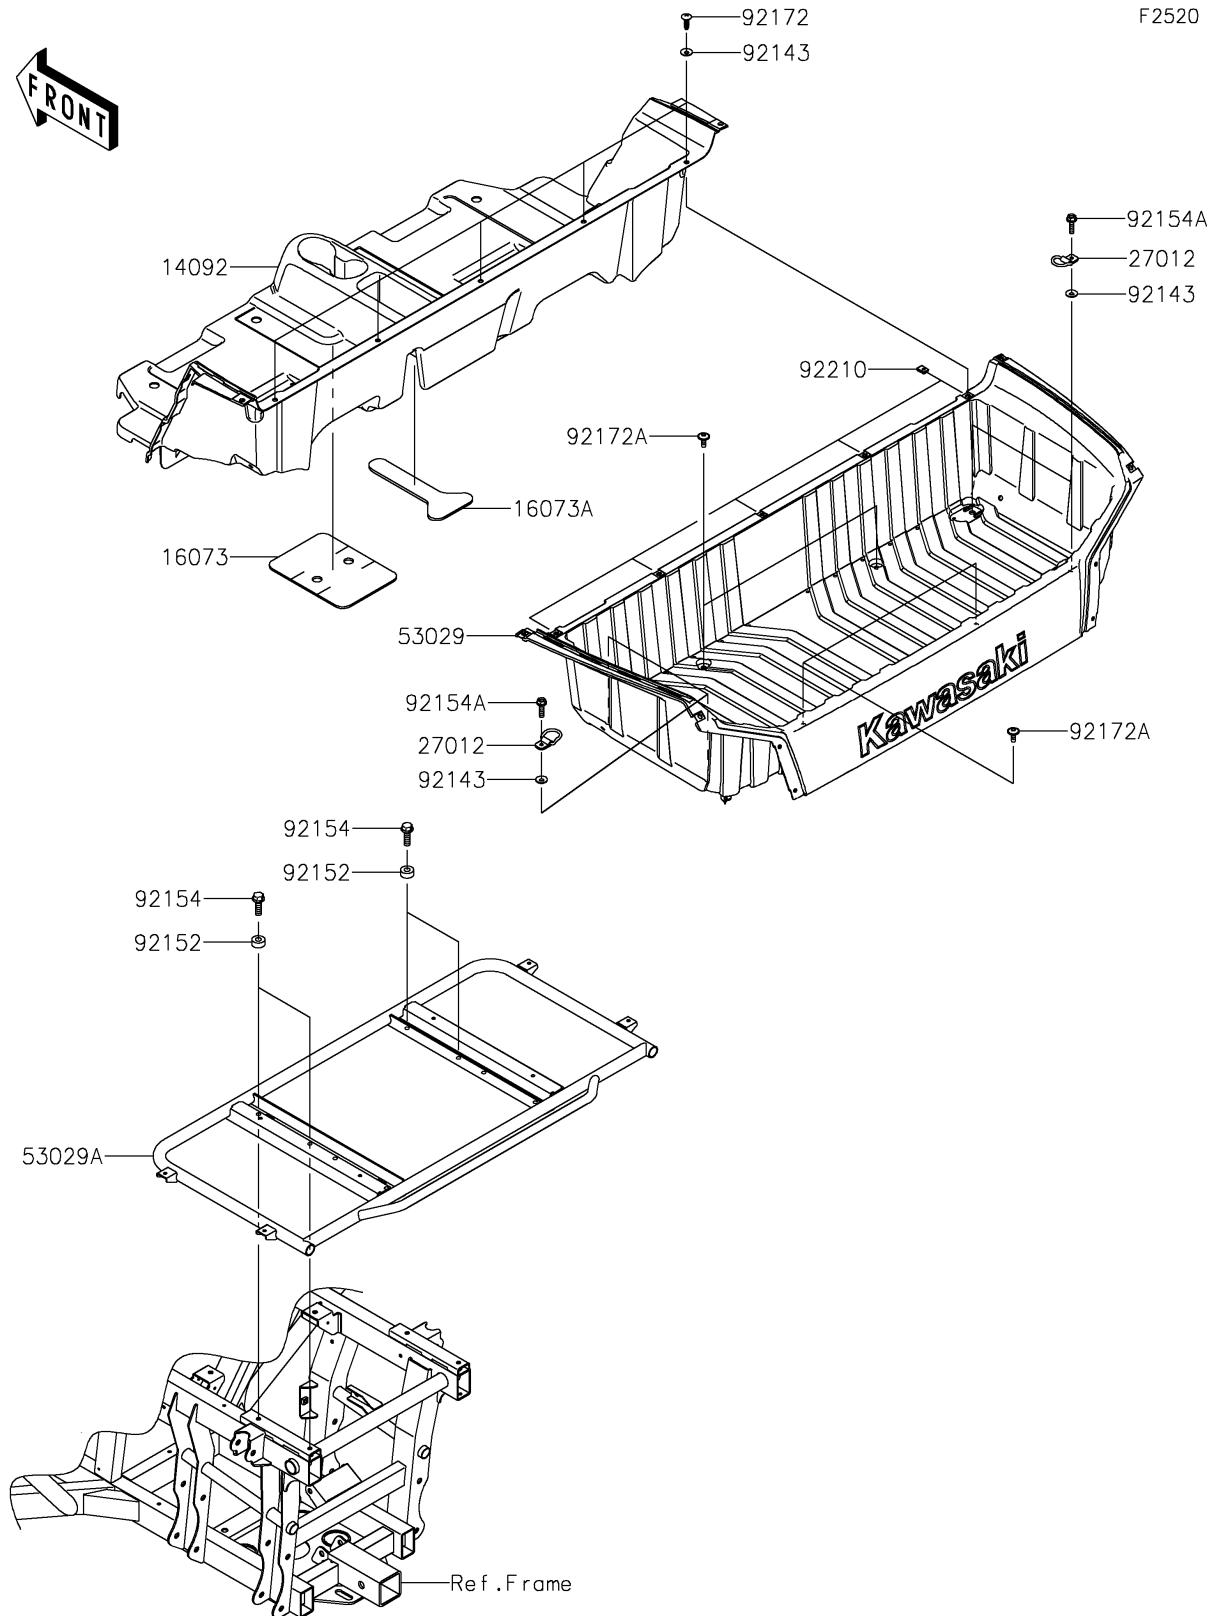

2025 Teryx4

PARTS DIAGRAM

Carrier(s)

2025 Teryx4

PARTS LIST

Carrier(s)

ITEM NAME	PART NUMBER	QUANTITY
COVER,RR CONSOLE (Ref # 14092)	14092-1057	1
INSULATOR,CENTER CONSOLE (Ref # 16073)	16073-0803	1
INSULATOR (Ref # 16073A)	16073-0842	1
HOOK (Ref # 27012)	27012-0783	4
CARRIER (Ref # 53029)	53029-0309	1
CARRIER (Ref # 53029A)	53029-0352	1
COLLAR (Ref # 92143)	92143-1087	9
COLLAR,8.2X18X8 (Ref # 92152)	92152-1553	4
BOLT,FLANGED,8X25 (Ref # 92154)	92154-1302	4
BOLT,FLANGED,6X22 (Ref # 92154A)	92154-1356	4
SCREW,TAPPING,6X20 (Ref # 92172)	92172-0488	5
SCREW,6X16 (Ref # 92172A)	92172-0711	4
NUT,LEAF SPRING,6MM (Ref # 92210)	92210-0624	5