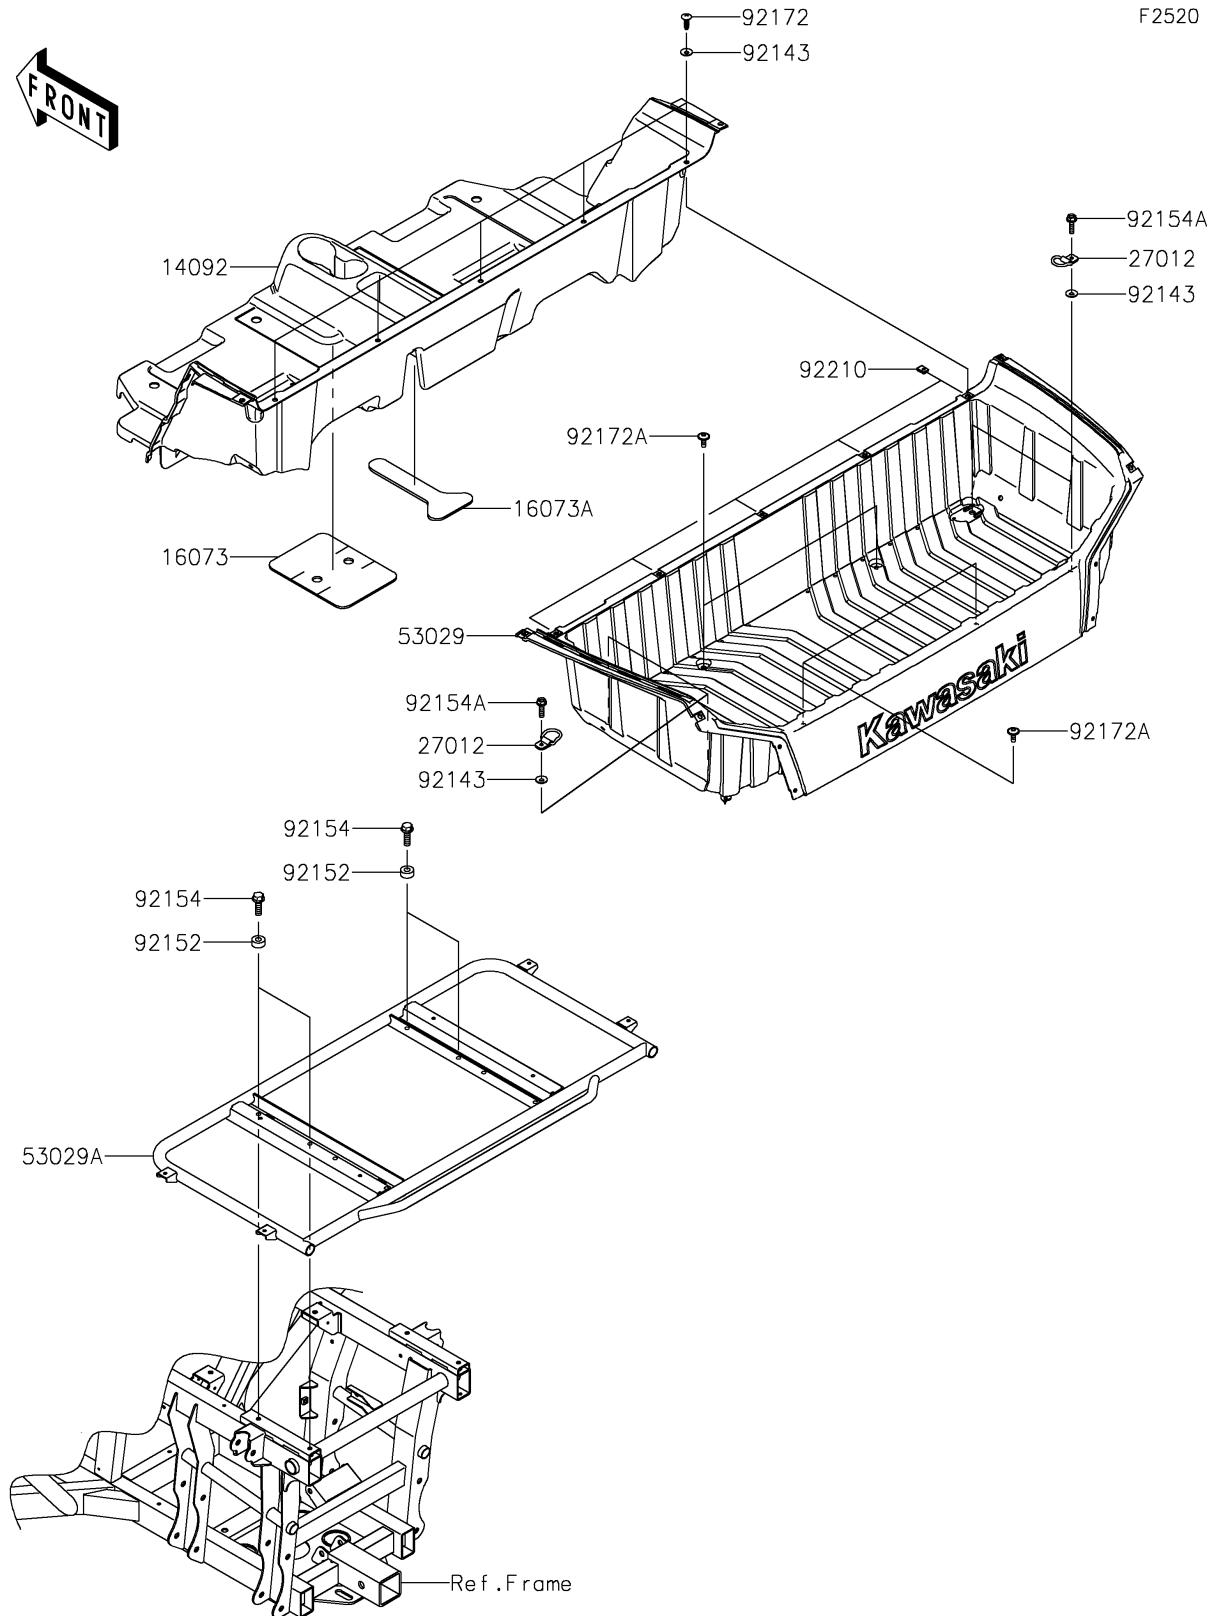

2023 Teryx4

PARTS DIAGRAM

Carrier(s)

2023 Teryx4

PARTS LIST

Carrier(s)

ITEM NAME	PART NUMBER	QUANTITY
COVER,RR CONSOLE (Ref # 14092)	14092-1057	1
INSULATOR,CENTER CONSOLE (Ref # 16073)	16073-0803	1
INSULATOR (Ref # 16073A)	16073-0842	1
HOOK (Ref # 27012)	27012-0783	4
CARRIER (Ref # 53029)	53029-0309	1
CARRIER (Ref # 53029A)	53029-0352	1
COLLAR (Ref # 92143)	92143-1087	9
COLLAR,8.2X18X8 (Ref # 92152)	92152-1553	4
BOLT,FLANGED,8X25 (Ref # 92154)	92154-1302	4
BOLT,FLANGED,6X22 (Ref # 92154A)	92154-1356	4
SCREW,TAPPING,6X20 (Ref # 92172)	92172-0488	5
SCREW,6X16 (Ref # 92172A)	92172-0711	4
NUT,LEAF SPRING,6MM (Ref # 92210)	92210-0624	5