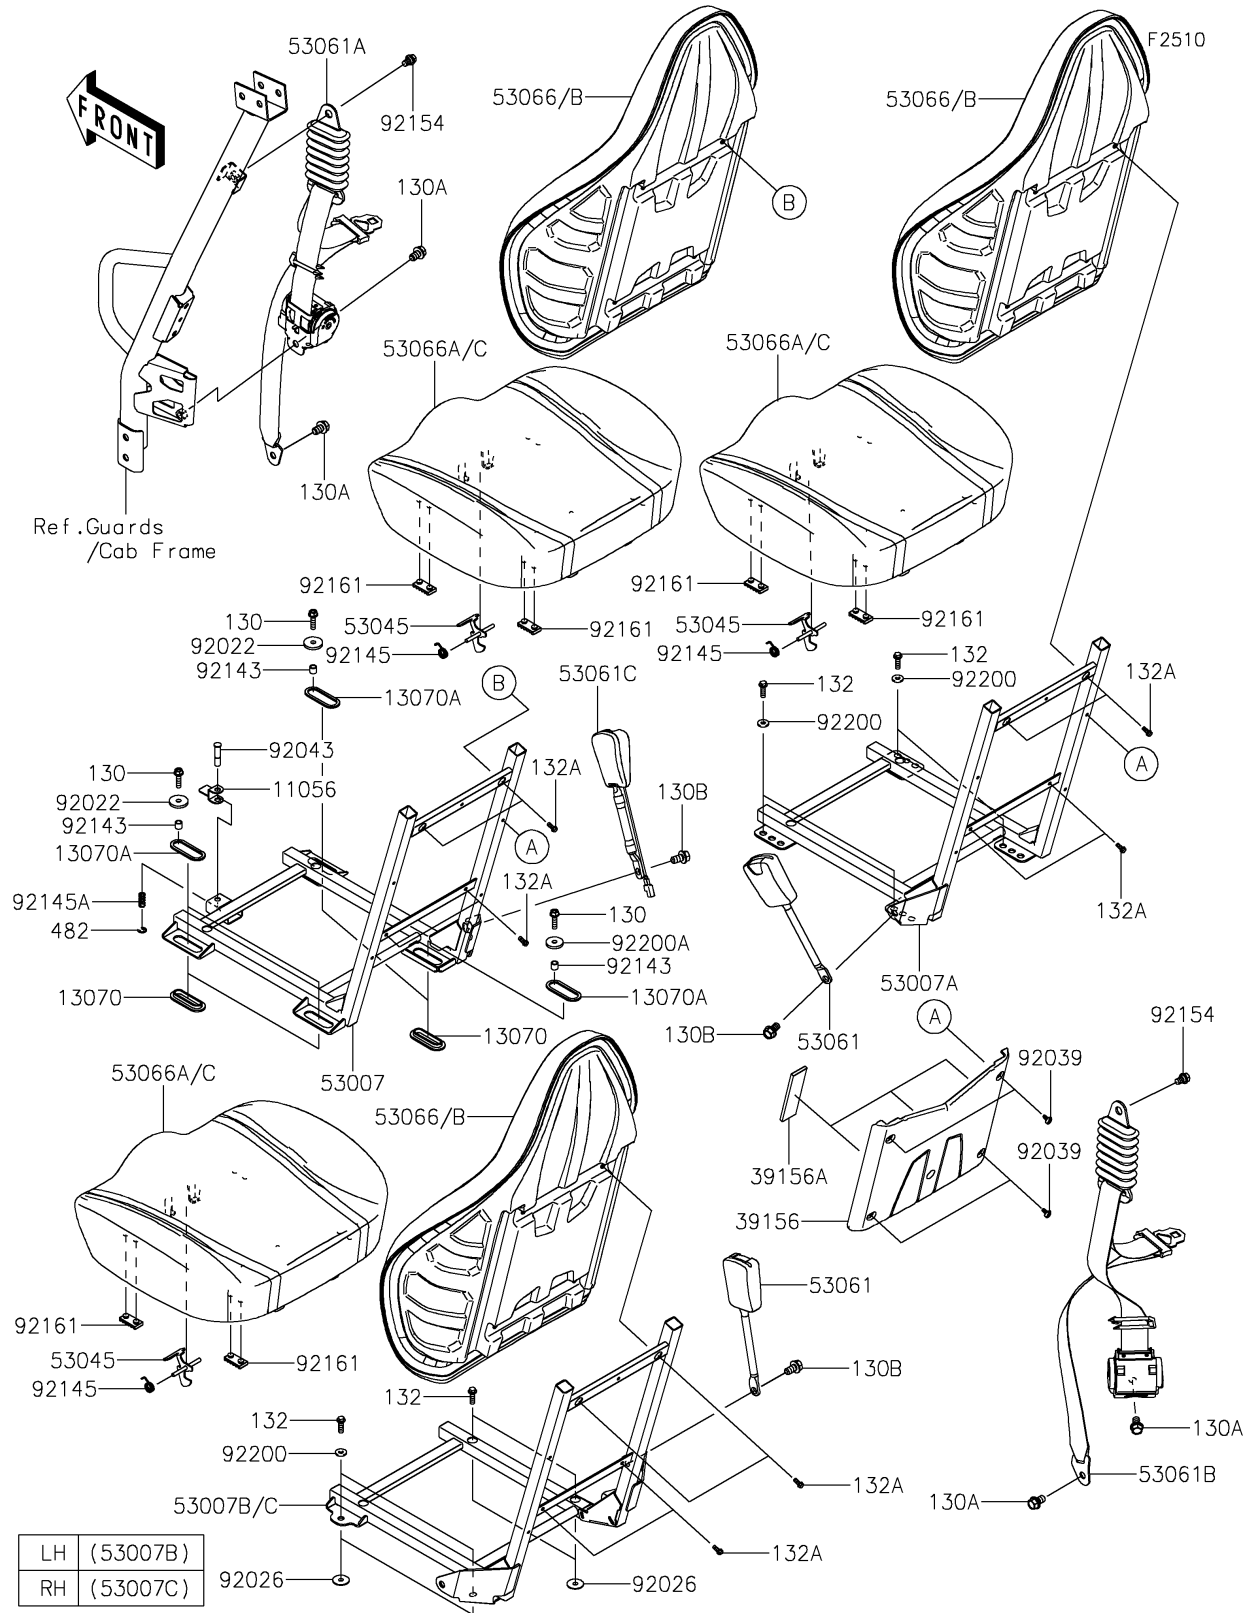

2025 Teryx4

PARTS DIAGRAM

Seat

2025 Teryx4

PARTS LIST

Seat

ITEM NAME	PART NUMBER	QUANTITY
BRACKET (Ref # 11056)	11056-7917	1
GUIDE (Ref # 13070)	13070-0806	4
GUIDE (Ref # 13070A)	13070-0807	4
PAD,SEAT BACK (Ref # 39156)	39156-0805	2
PAD,FR SEAT BACK (Ref # 39156A)	39156-0929	6
FRAME-SEAT,FR,LH (Ref # 53007)	53007-0375	1
FRAME-SEAT,FR,RH (Ref # 53007A)	53007-0376	1
FRAME-SEAT,RR,LH (Ref # 53007B)	53007-0378	1
FRAME-SEAT,RR,RH (Ref # 53007C)	53007-0379	1
HOOK-ASSY (Ref # 53045)	53045-0019	4
BELT-SEAT,BUCKLE (Ref # 53061)	53061-0039	3
BELT-SEAT,RETRACTOR,L=2500 (Ref # 53061A)	53061-0345	2
BELT-SEAT,RETRACTOR,L=2650 (Ref # 53061B)	53061-0346	2
BELT-SEAT,BUCKLE,SW. (Ref # 53061C)	53061-0364	1
SEAT-ASSY,BACK,BLACK+BLU+GRY (Ref # 53066)	53066-0820-71L	4
SEAT-ASSY,BASE,BLACK+BLU+GRY (Ref # 53066A)	53066-0821-71L	4
SEAT-ASSY,BACK,BLACK+GRY+GRY (Ref # 53066B)	53066-0953-77K	4
SEAT-ASSY,BASE,BLACK+GRY+GRY (Ref # 53066C)	53066-0954-77K	4
WASHER (Ref # 92022)	92022-2116	3
SPACER,8.6X30X4.5 (Ref # 92026)	92026-0714	8
RIVET,FASTENER (Ref # 92039)	92039-0713	8
PIN (Ref # 92043)	92043-0882	1
COLLAR,8.8X12X11.5 (Ref # 92143)	92143-1340	4
SPRING,SEAT LATCH (Ref # 92145)	92145-0022	4
SPRING (Ref # 92145A)	92145-1682	1
BOLT,FLANGED,10X16 (Ref # 92154)	92154-2089	4
DAMPER,SEAT (Ref # 92161)	92161-1489	16
WASHER,8.2X20.0X2.5 (Ref # 92200)	92200-0205	8
WASHER,8.6X31X4.5 (Ref # 92200A)	92200-1758	1

2025 Teryx4

PARTS LIST

Seat

ITEM NAME	PART NUMBER	QUANTITY
BOLT-FLANGED,8X30 (Ref # 130)	130BA0830	4
BOLT-FLANGED,12X20 (Ref # 130A)	130BA1220	8
BOLT-FLANGED,13X22 (Ref # 130B)	130BB1222	4
BOLT-FLANGED-SMALL,8X25 (Ref # 132)	132BA0825	12
BOLT-FLANGED-SMALL,6X14 (Ref # 132A)	132BB0614	16
CIRCLIP-TYPE-E,8MM (Ref # 482)	482EA8000	1