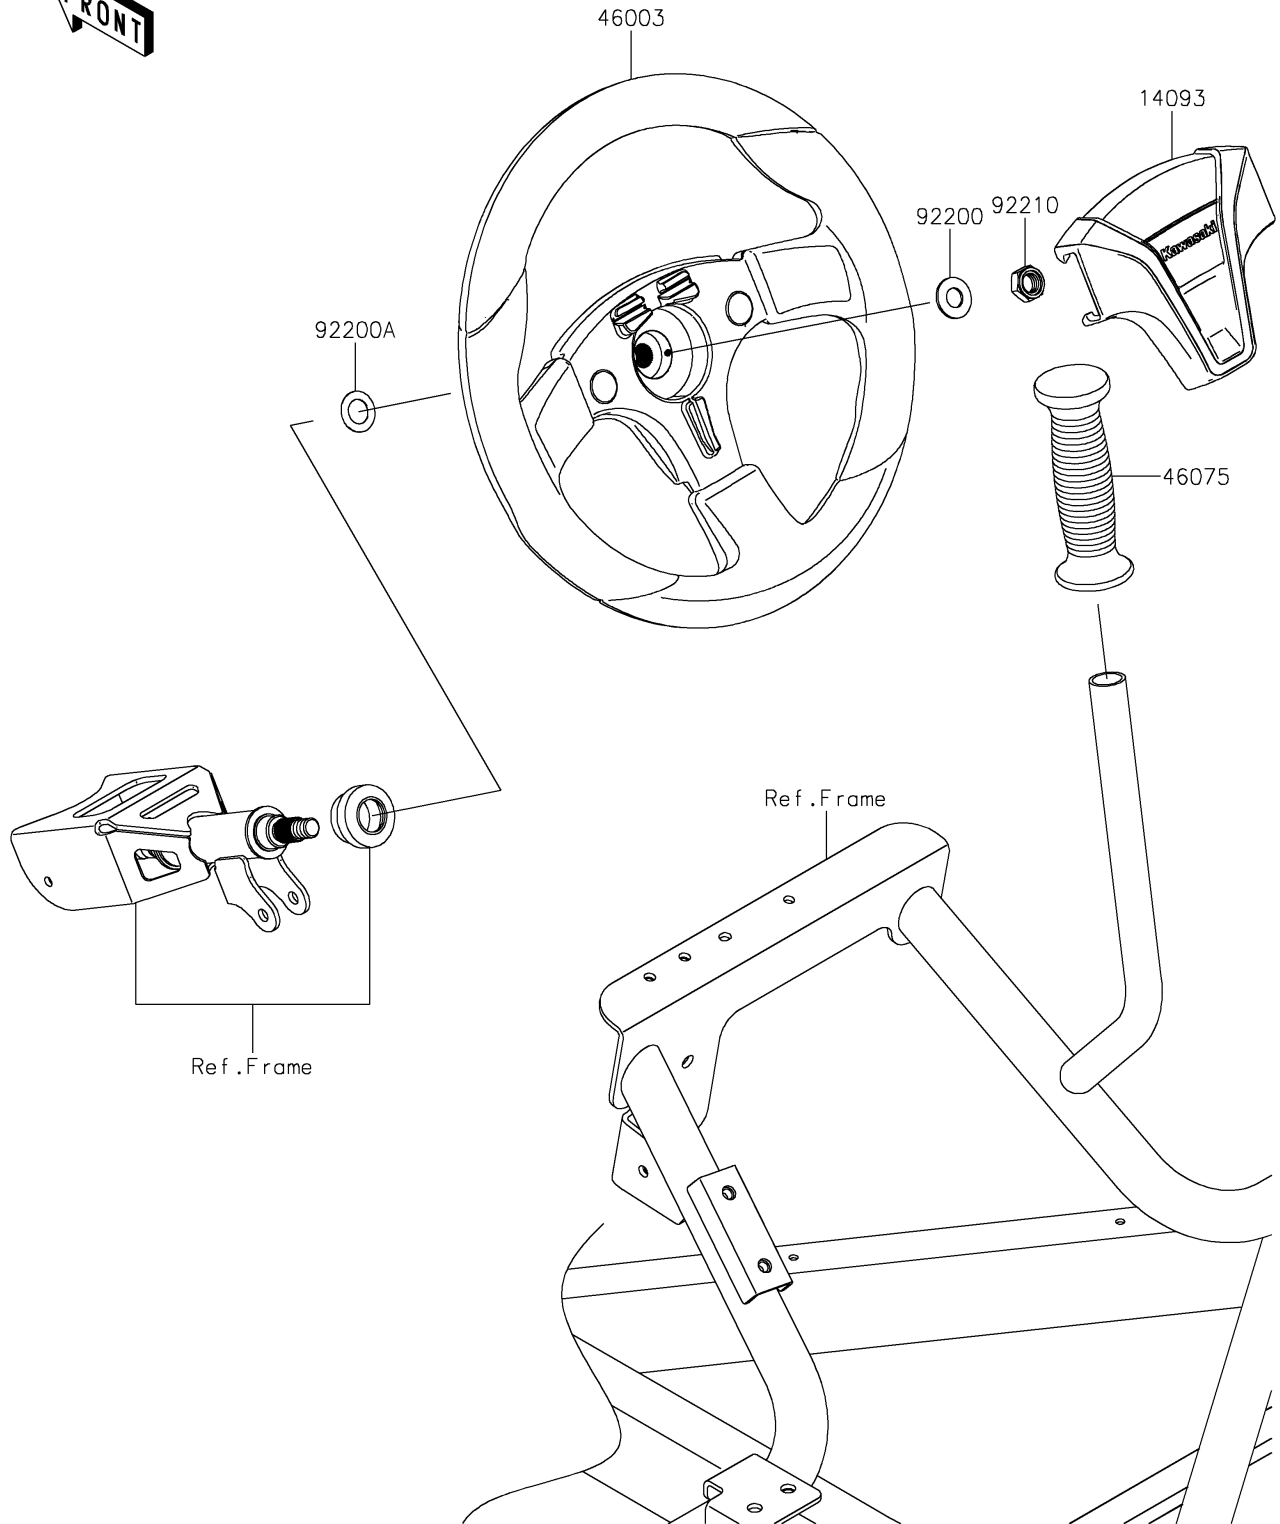

2022 TERYX4™

PARTS DIAGRAM

Steering Wheel

F2311

2022 TERYX4™

PARTS LIST

Steering Wheel

Kawasaki

Let the Good Times Roll®

ITEM NAME

PART NUMBER

QUANTITY
