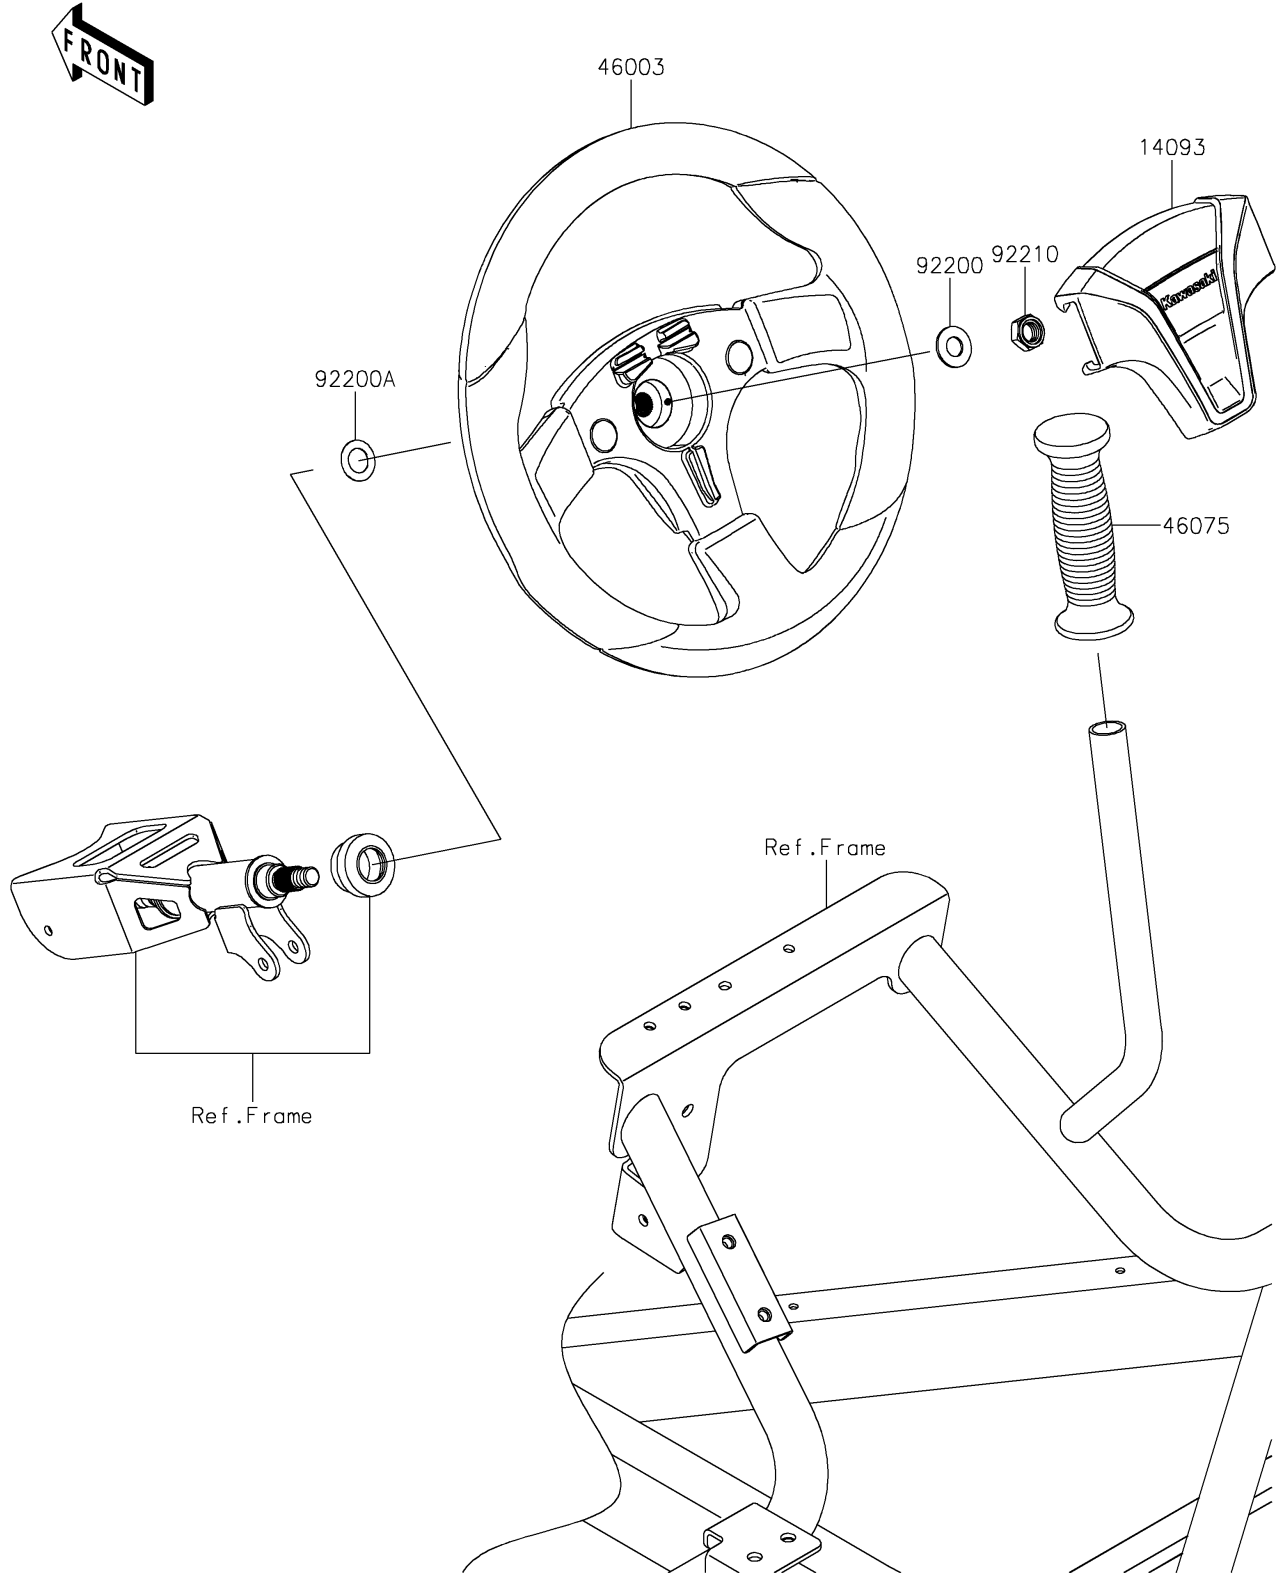

2023 Teryx4

PARTS DIAGRAM

Steering Wheel

F2311

2023 Teryx4

PARTS LIST

Steering Wheel

| ITEM NAME | PART NUMBER | QUANTITY |
|----------------------------------|-------------|----------|
| COVER,HANDLE (Ref # 14093) | 14093-0803 | 1 |
| HANDLE (Ref # 46003) | 46003-0809 | 1 |
| GRIP (Ref # 46075) | 46075-0582 | 1 |
| WASHER,12.1X25X1.6 (Ref # 92200) | 92200-0455 | 1 |
| WASHER,15X25X1.6 (Ref # 92200A) | 92200-0460 | 1 |
| NUT,LOCK,12MM (Ref # 92210) | 92210-1249 | 1 |