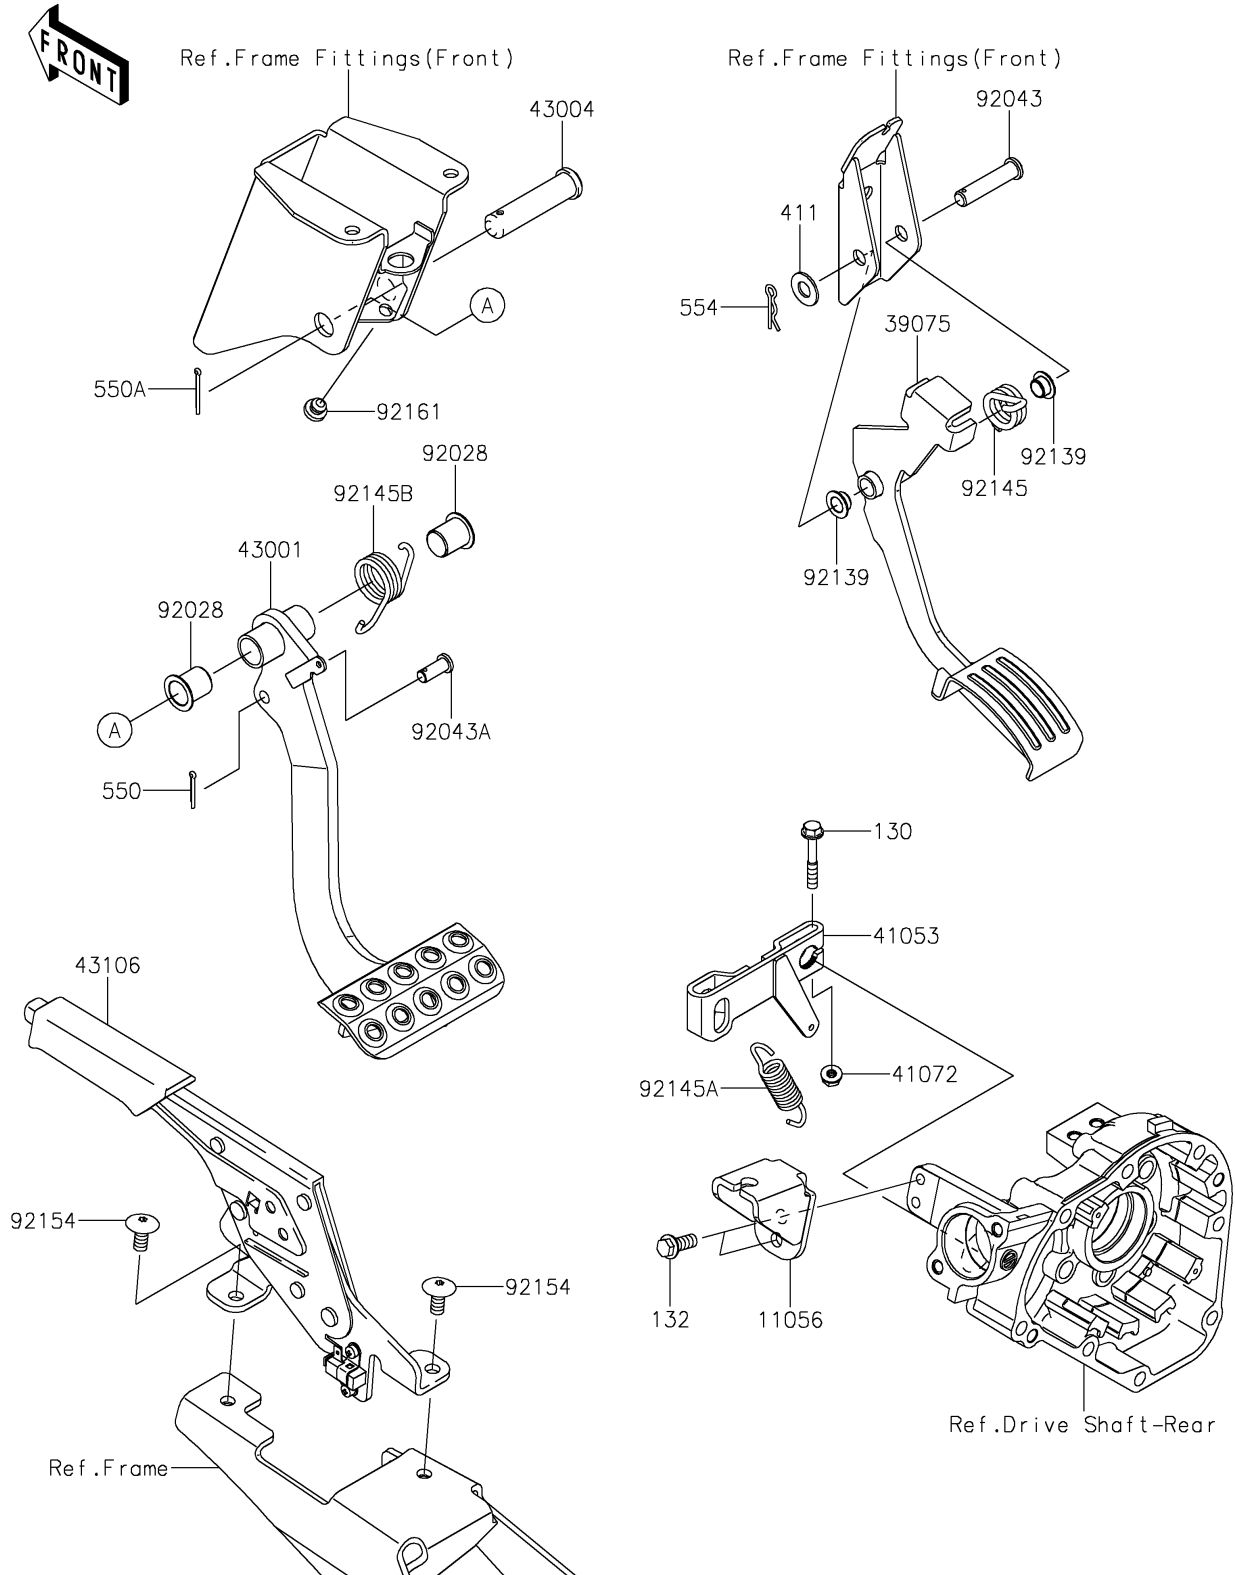

## PARTS DIAGRAM

### Brake Pedal/Throttle Lever

F2260

## PARTS LIST

### Brake Pedal/Throttle Lever

**ITEM NAME**

**PART NUMBER**

**QUANTITY**

---