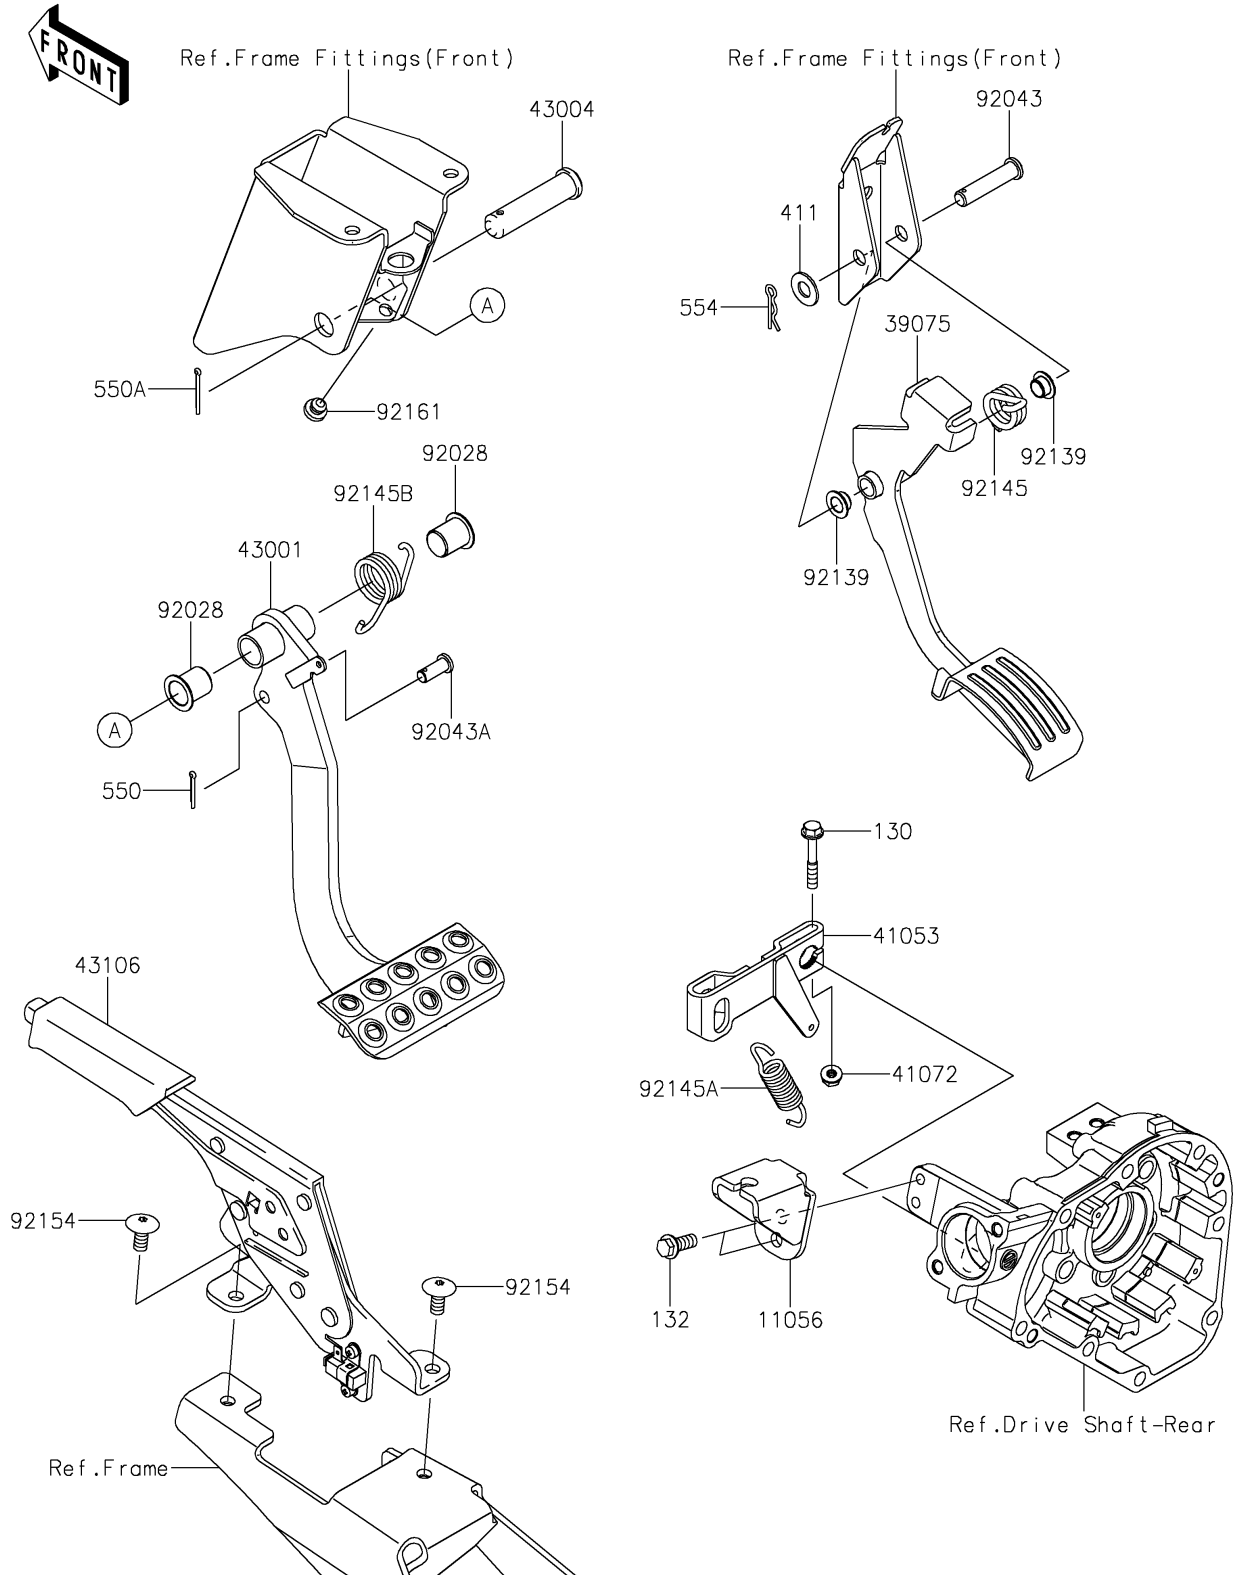

2024 TERYX4™

PARTS DIAGRAM

Brake Pedal/Throttle Lever

F2260

2024 TERYX4™

PARTS LIST

Brake Pedal/Throttle Lever

ITEM NAME	PART NUMBER	QUANTITY
-----------	-------------	----------
