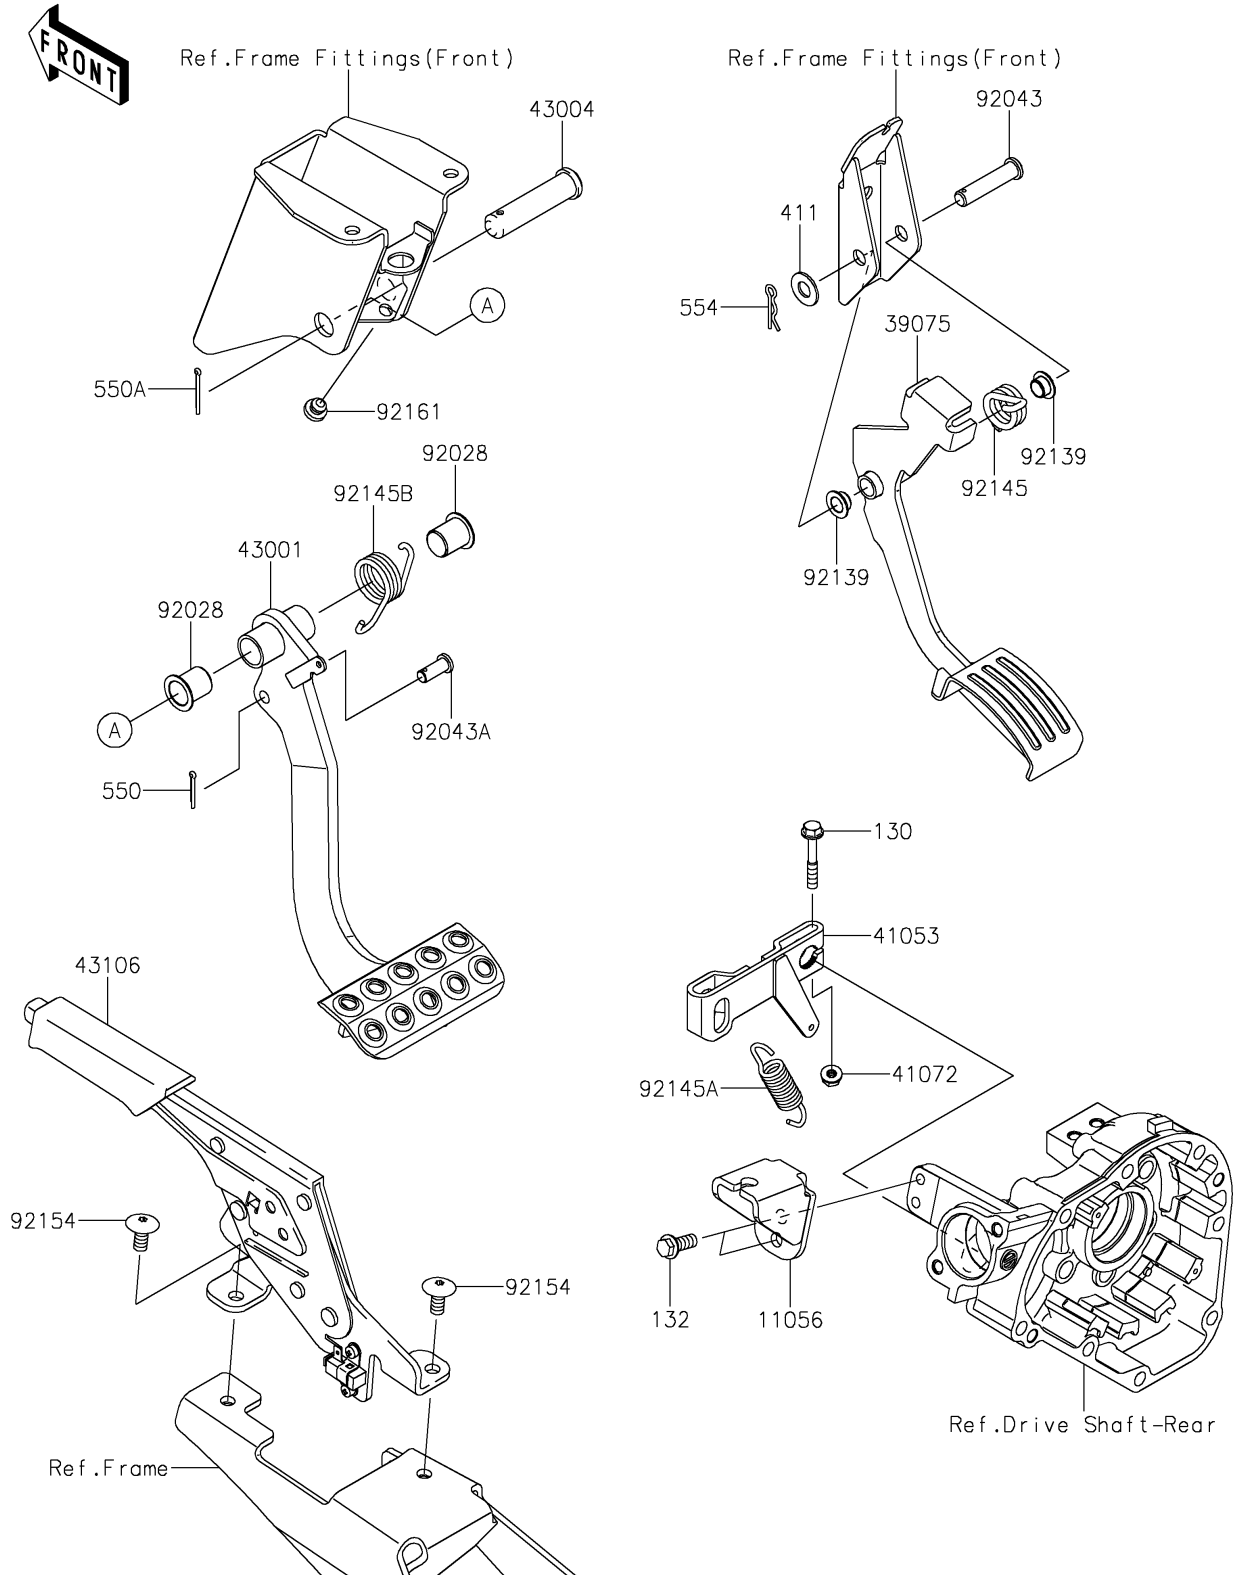

2022 TERYX4™

PARTS DIAGRAM

Brake Pedal/Throttle Lever

F2260

2022 TERYX4™

PARTS LIST

Brake Pedal/Throttle Lever

ITEM NAME

PART NUMBER

QUANTITY
