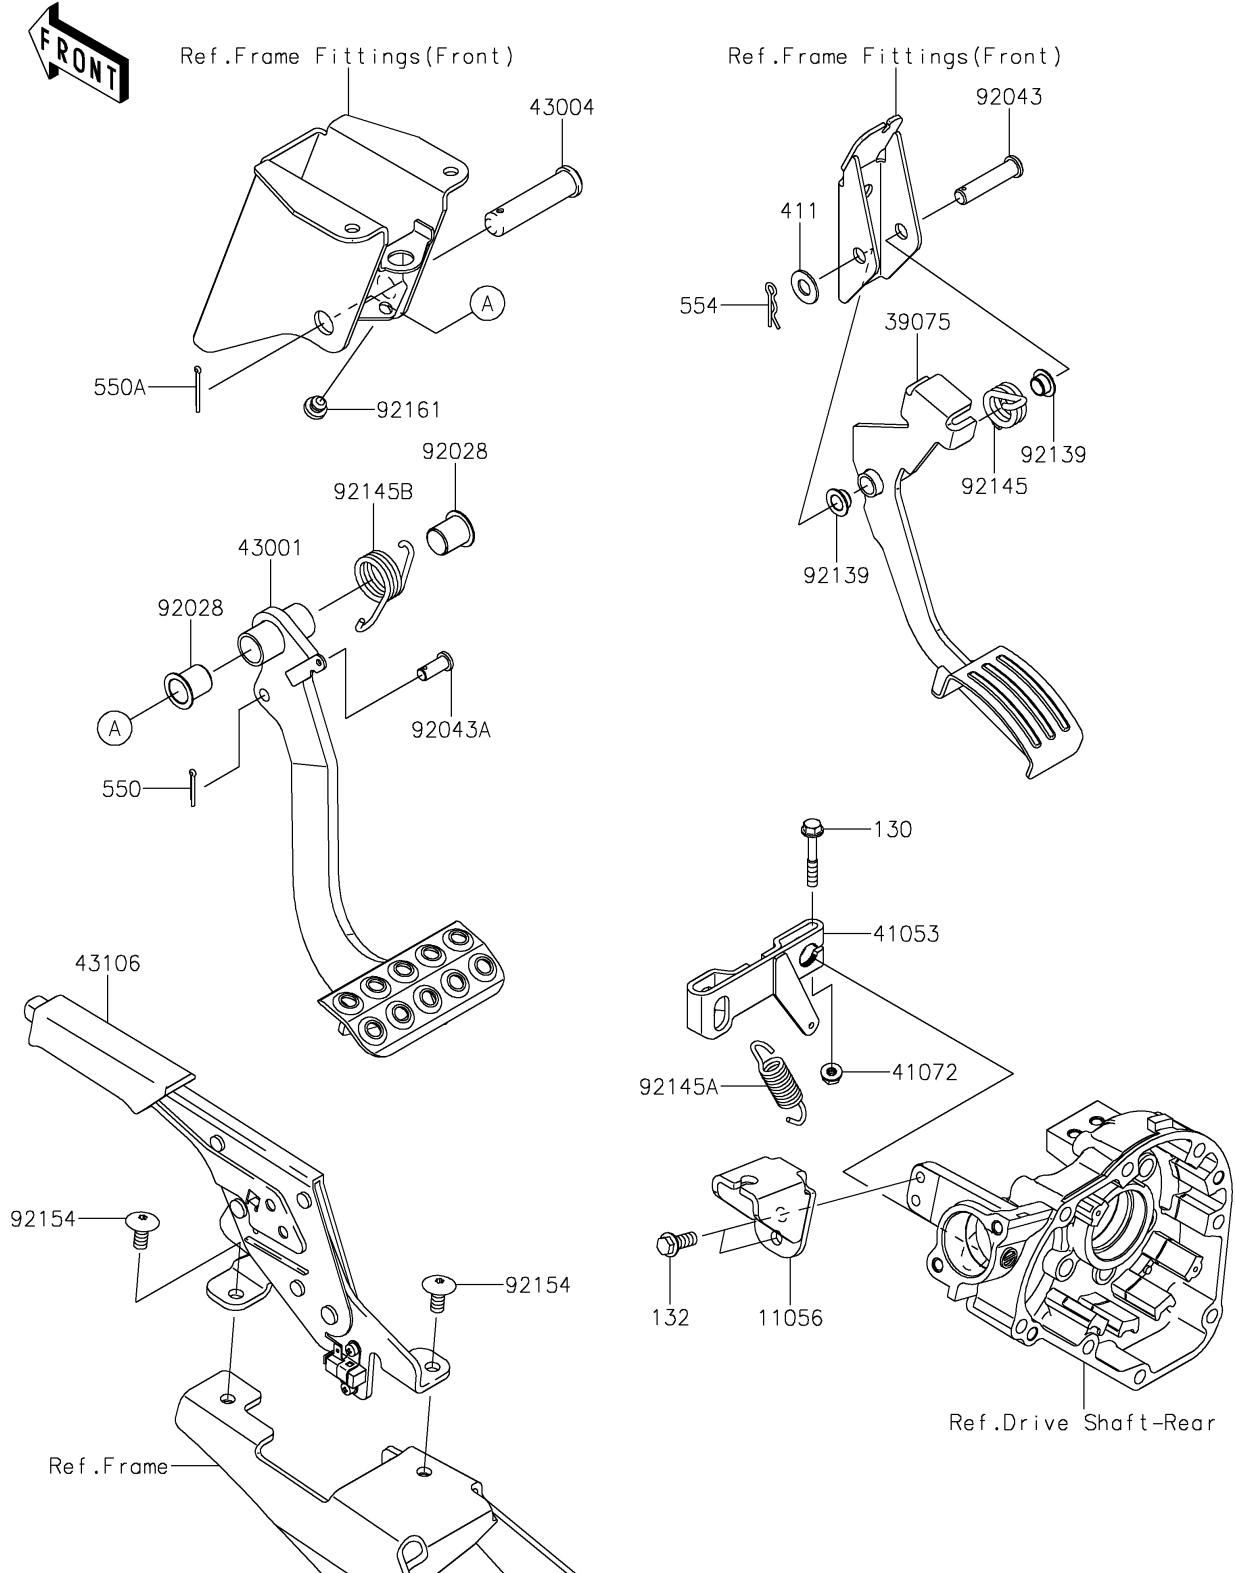

## PARTS DIAGRAM

### Brake Pedal/Throttle Lever

F2260

## PARTS LIST

### Brake Pedal/Throttle Lever

**ITEM NAME**

**PART NUMBER**

**QUANTITY**

---