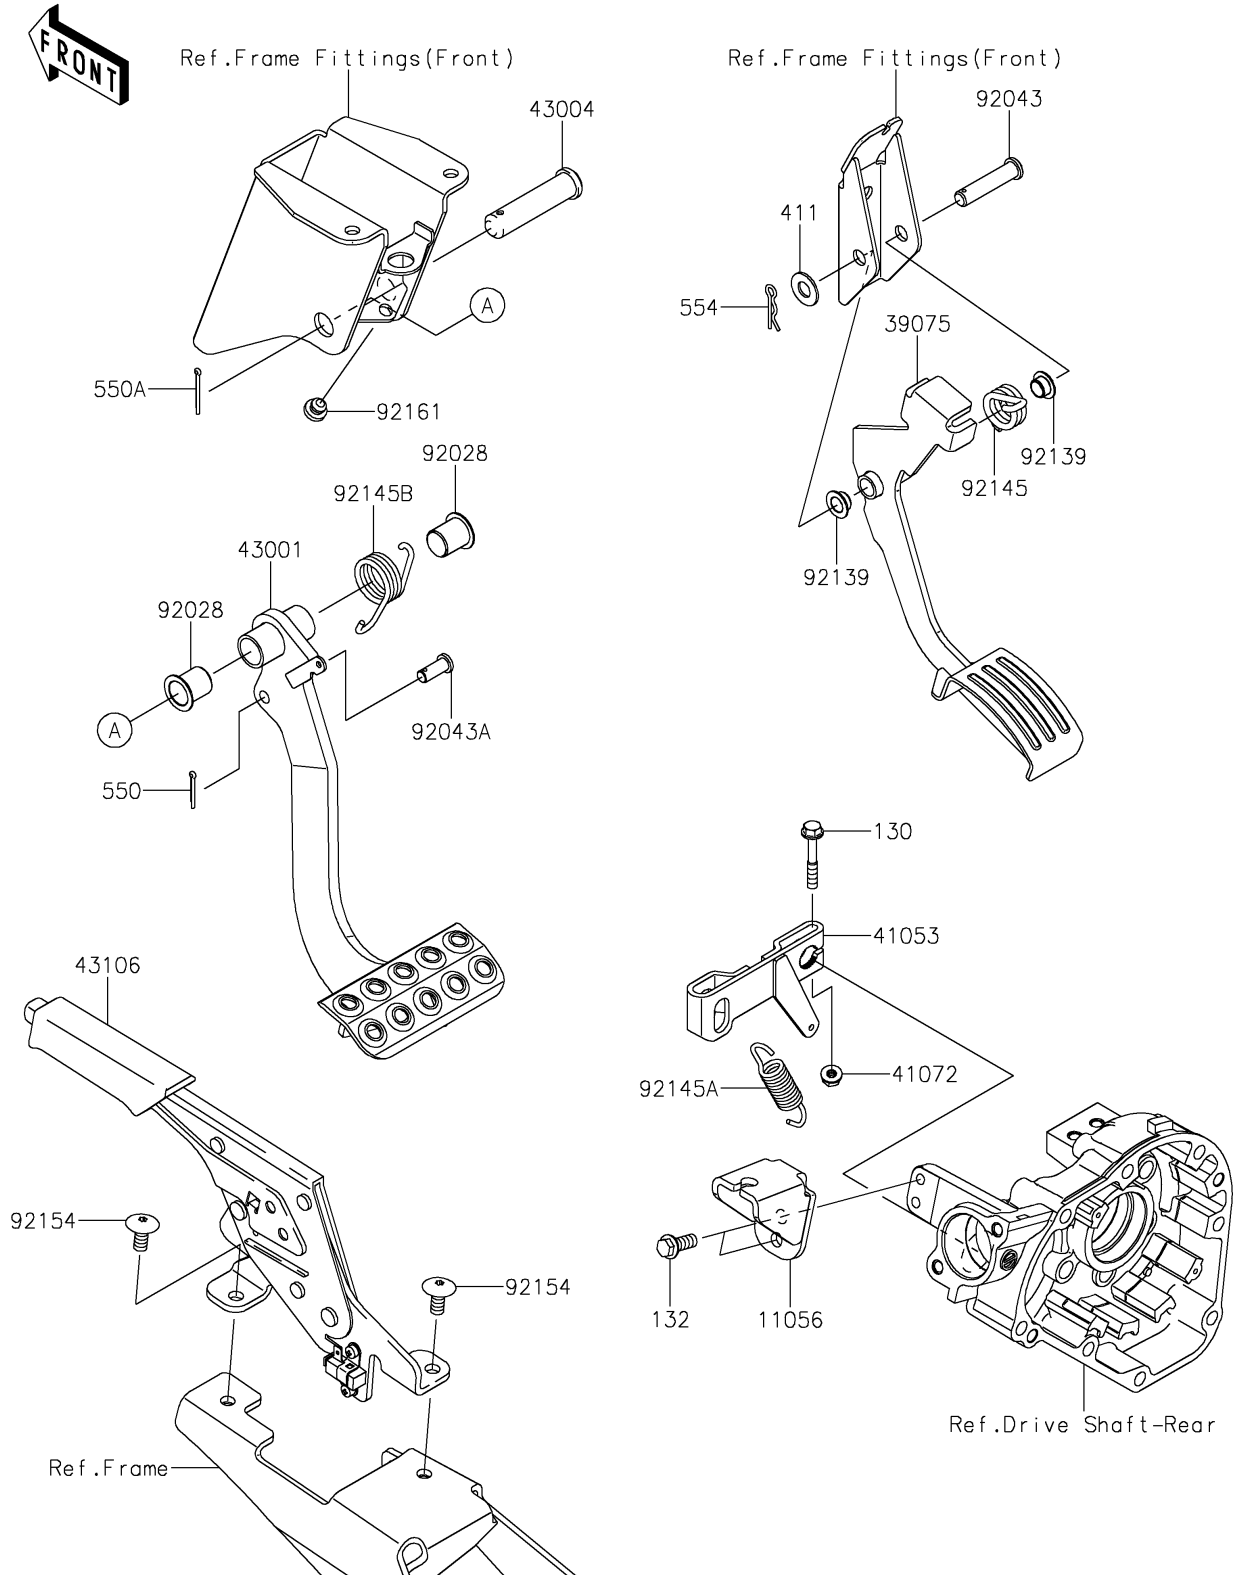

2023 TERYX4™

PARTS DIAGRAM

Brake Pedal/Throttle Lever

F2260

2023 TERYX4™

PARTS LIST

Brake Pedal/Throttle Lever

ITEM NAME

PART NUMBER

QUANTITY
