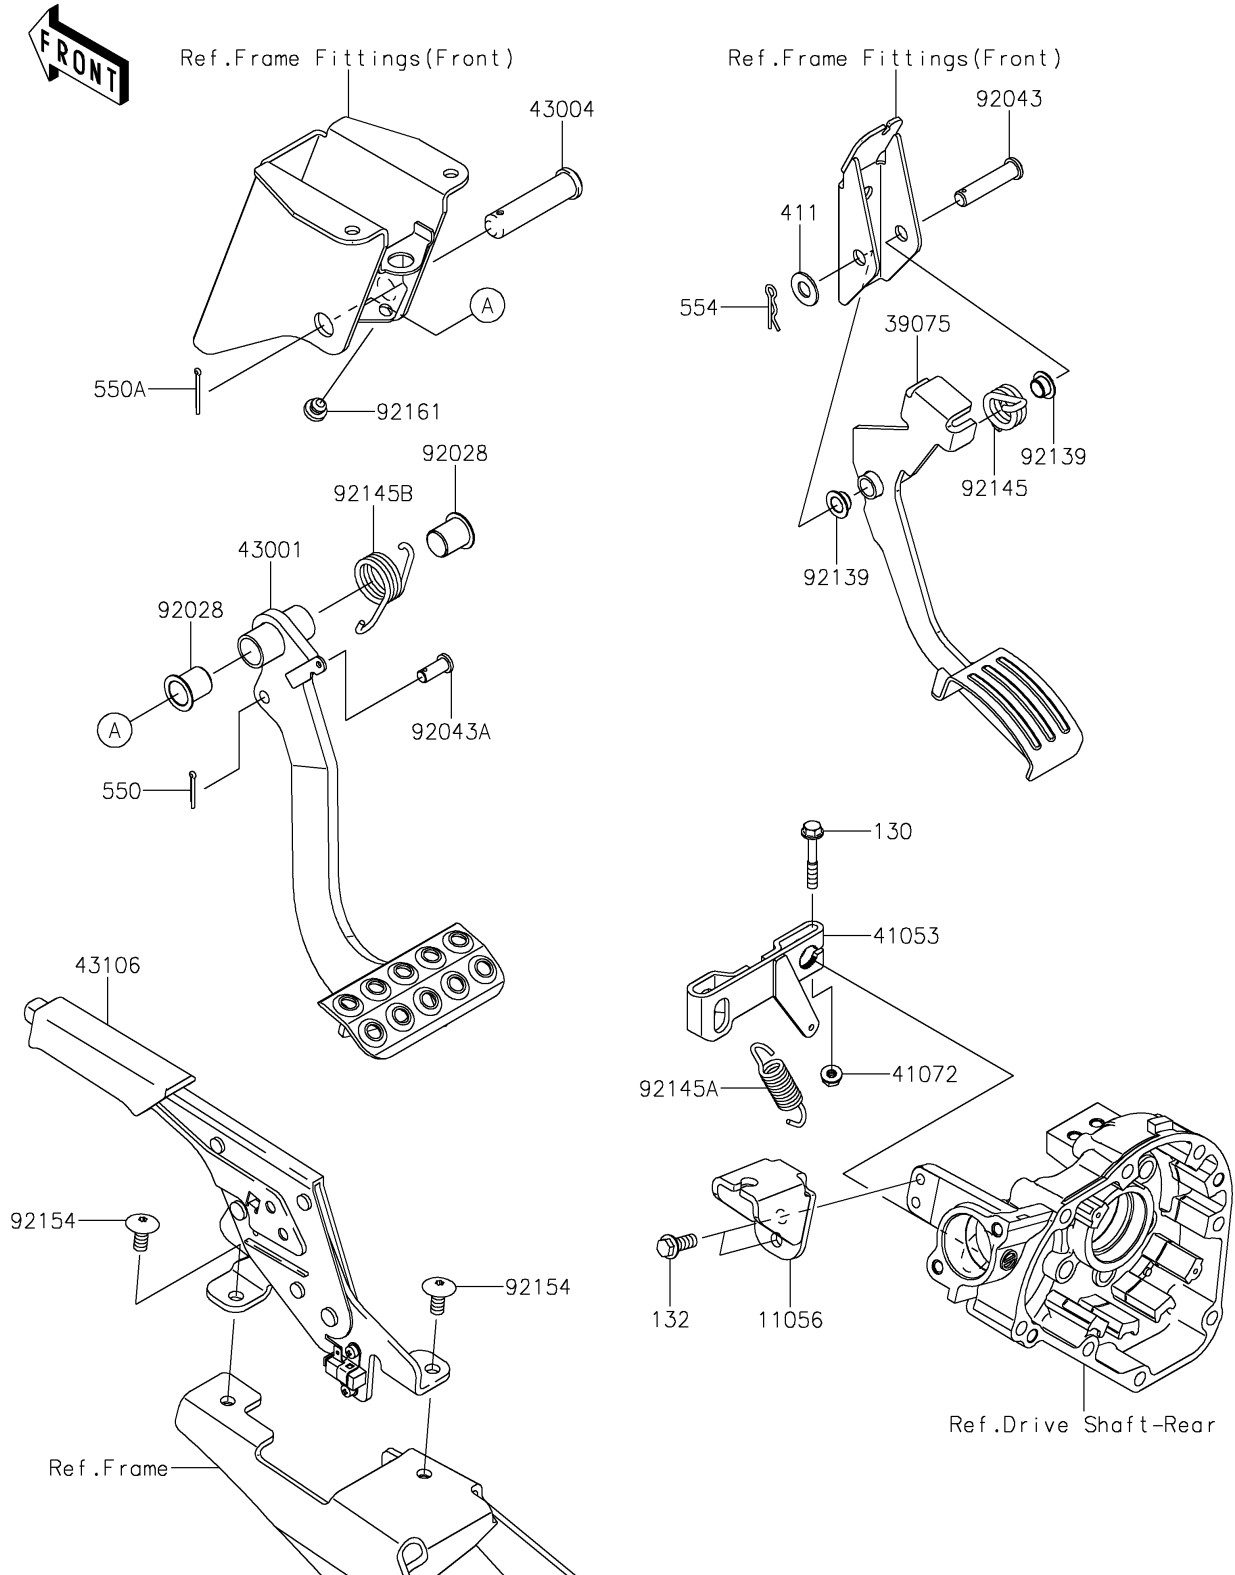

2023 Teryx4

PARTS DIAGRAM

Brake Pedal/Throttle Lever

F2260

2023 Teryx4

PARTS LIST

Brake Pedal/Throttle Lever

ITEM NAME	PART NUMBER	QUANTITY
BRACKET (Ref # 11056)	11056-2267	1
LEVER-THROTTLE (Ref # 39075)	39075-0019	1
LEVER-BRAKE CAM (Ref # 41053)	41053-0023	1
NUT,6MM (Ref # 41072)	41072-007	1
LEVER-BRAKE,PEDAL (Ref # 43001)	43001-0739	1
SHAFT-BRAKE (Ref # 43004)	43004-1128	1
LEVER-ASSY-PARKING BRAKE (Ref # 43106)	43106-0009	1
BUSHING (Ref # 92028)	92028-1571	2
PIN,10X42.5 (Ref # 92043)	92043-0707	1
PIN (Ref # 92043A)	92043-1039	1
BUSHING (Ref # 92139)	92139-0230	2
SPRING,THROTTLE (Ref # 92145)	92145-0831	1
SPRING,BRAKE CAM LEVER (Ref # 92145A)	92145-0880	1
SPRING,BRAKE PEDAL RETURN (Ref # 92145B)	92145-1615	1
BOLT-FLANGED,8X18 (Ref # 92154)	92154-2692	2
DAMPER (Ref # 92161)	92161-1084	1
BOLT-FLANGED,6X40 (Ref # 130)	130CA0640	1
BOLT-FLANGED-SMALL,8X20 (Ref # 132)	132BA0820	2
WASHER-PLAIN,10MM (Ref # 411)	411AA1000	1
PIN-COTTER,2.5X18 (Ref # 550)	550AA2518	1
PIN-COTTER,2.5X25 (Ref # 550A)	550AA2525	1
PIN-SNAP,10MM (Ref # 554)	554DA1000	1