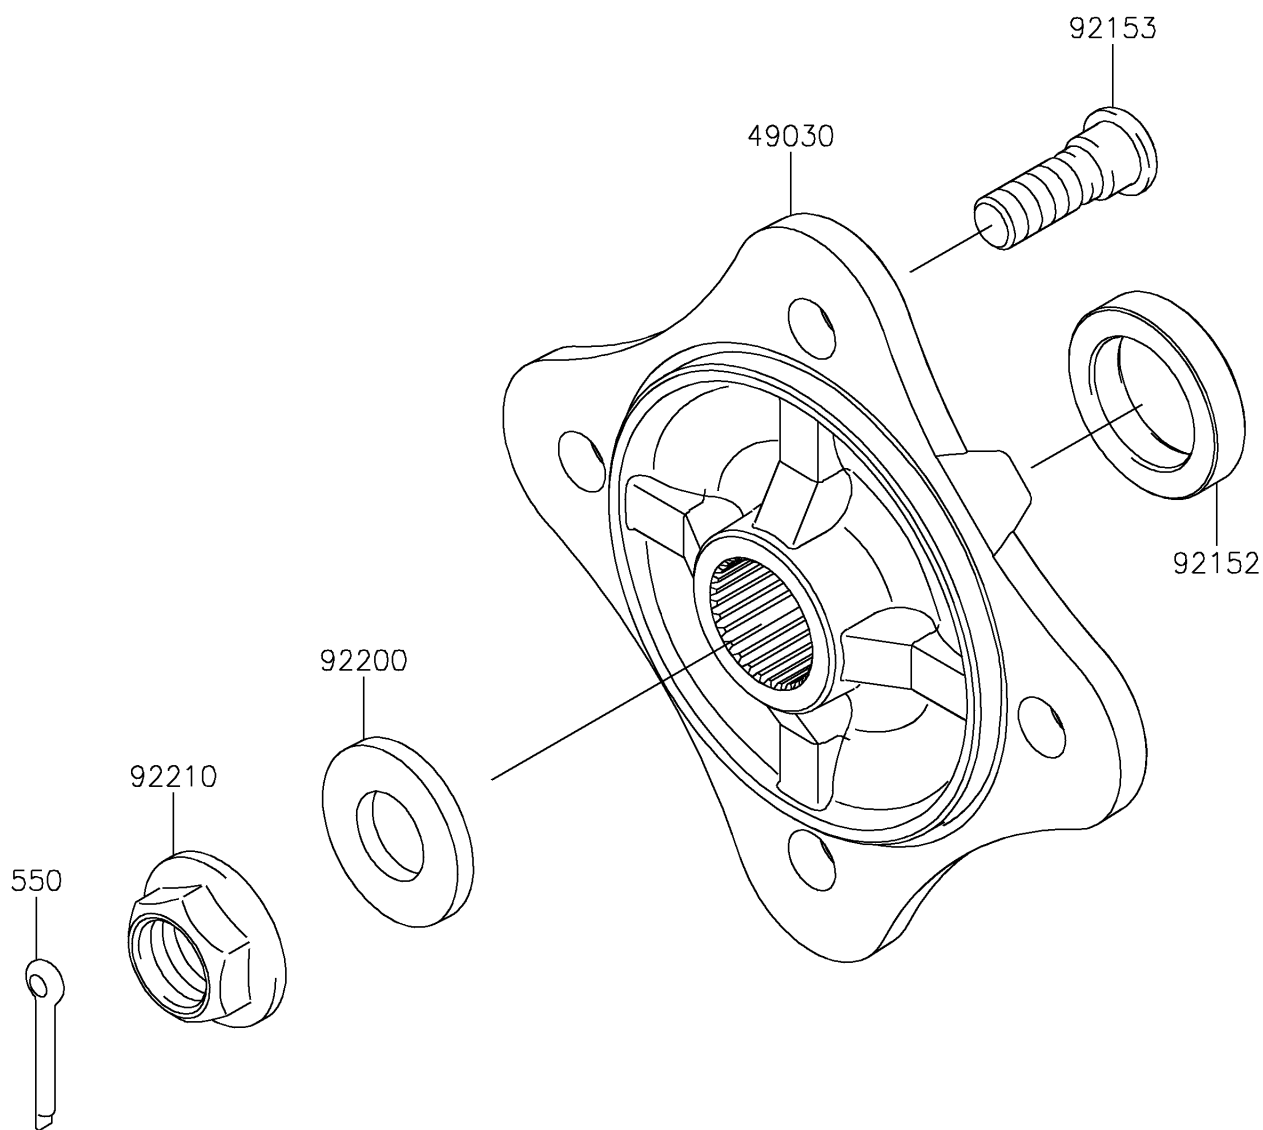

2025 Teryx4

PARTS DIAGRAM

Rear Hubs/Brakes

Kawasaki

Let the Good Times Roll®

F2240