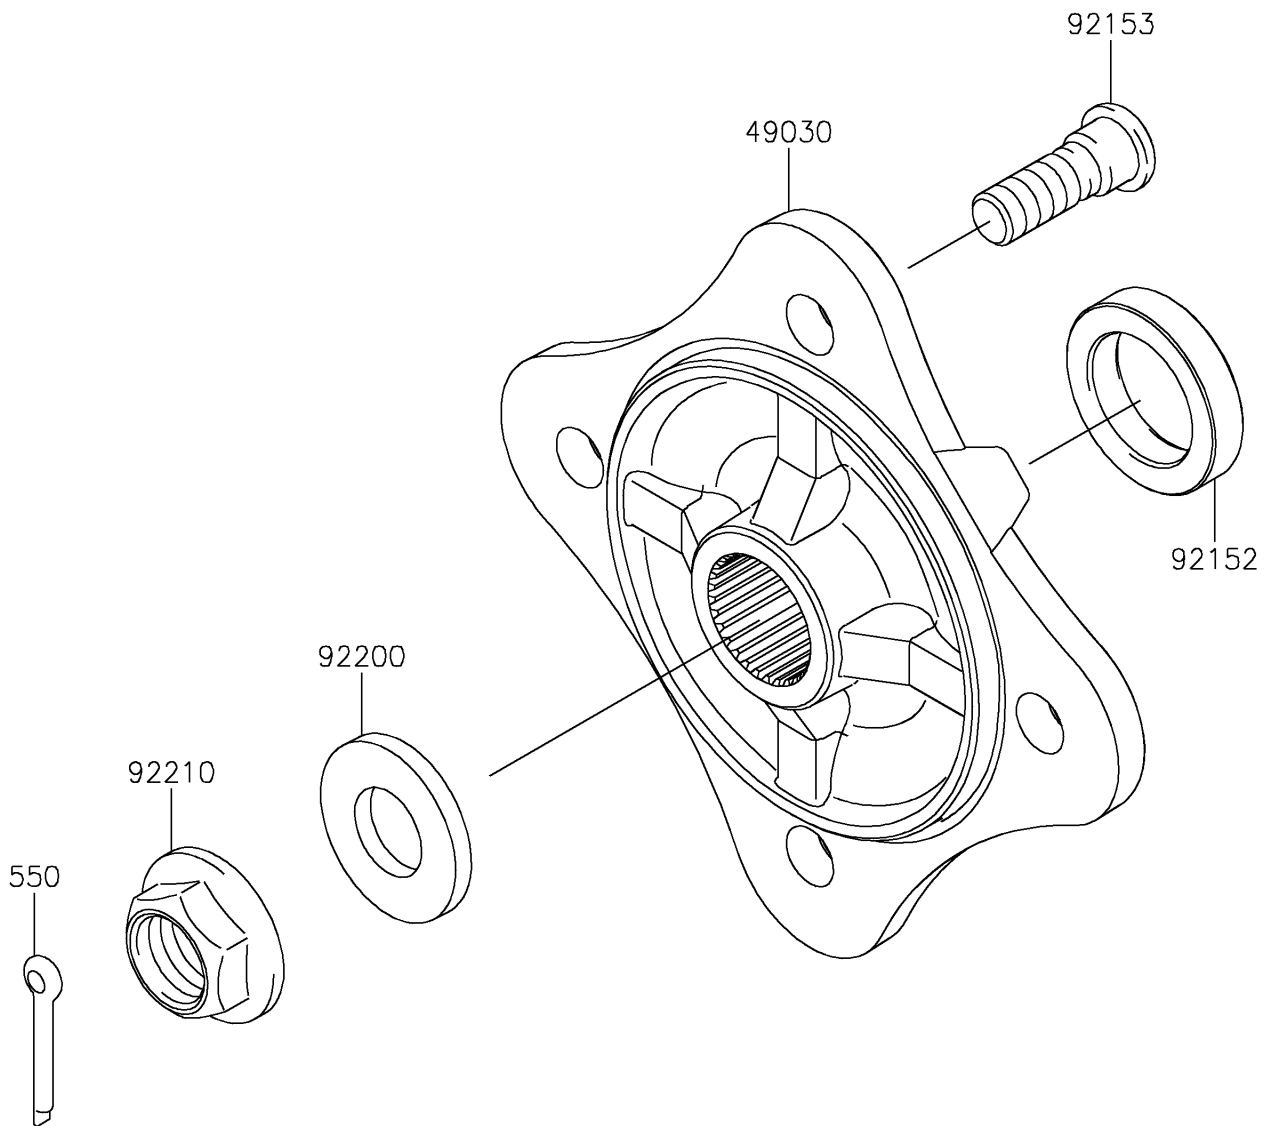

2023 Teryx4

PARTS DIAGRAM

Rear Hubs/Brakes

F2240

2023 Teryx4

PARTS LIST

Rear Hubs/Brakes

ITEM NAME	PART NUMBER	QUANTITY
HUB,RR (Ref # 49030)	49030-0563	2
COLLAR,30.1X44X9 (Ref # 92152)	92152-1700	2
BOLT,12MM (Ref # 92153)	92153-1915	8
WASHER,20.3X41X4.5 (Ref # 92200)	92200-0921	2
NUT,FLANGED,20MM (Ref # 92210)	92210-2093	2
PIN-COTTER,4.0X30 (Ref # 550)	550AA4030	2