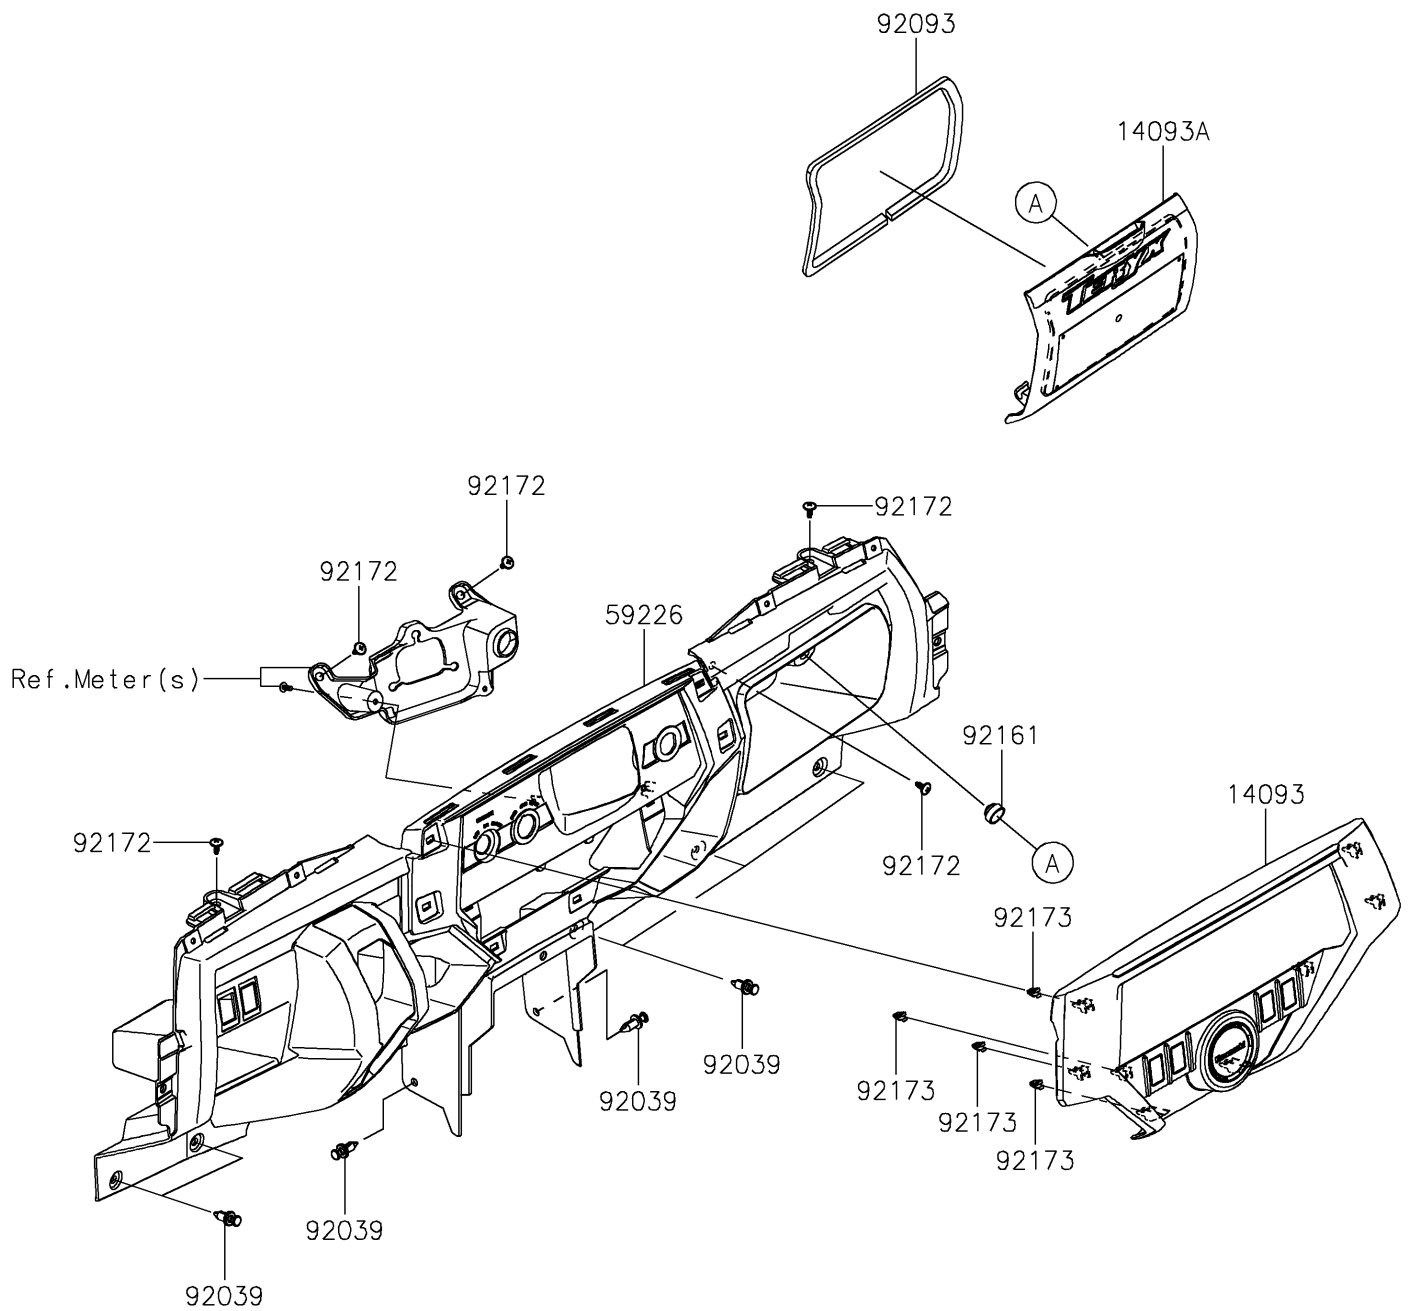

2023 Teryx4

PARTS DIAGRAM

Front Box

F2135

2023 Teryx4

PARTS LIST

Front Box

ITEM NAME	PART NUMBER	QUANTITY
COVER,CENTER PANEL (Ref # 14093)	14093-0203	1
COVER,GLOVE BOX (Ref # 14093A)	14093-0204	1
PANEL-CONTROL (Ref # 59226)	59226-0727	1
RIVET (Ref # 92039)	92039-0776	7
SEAL,6X10 (Ref # 92093)	92093-0658	1
DAMPER (Ref # 92161)	92161-0568	1
SCREW,6X16 (Ref # 92172)	92172-0826	5
CLAMP (Ref # 92173)	92173-1423	8