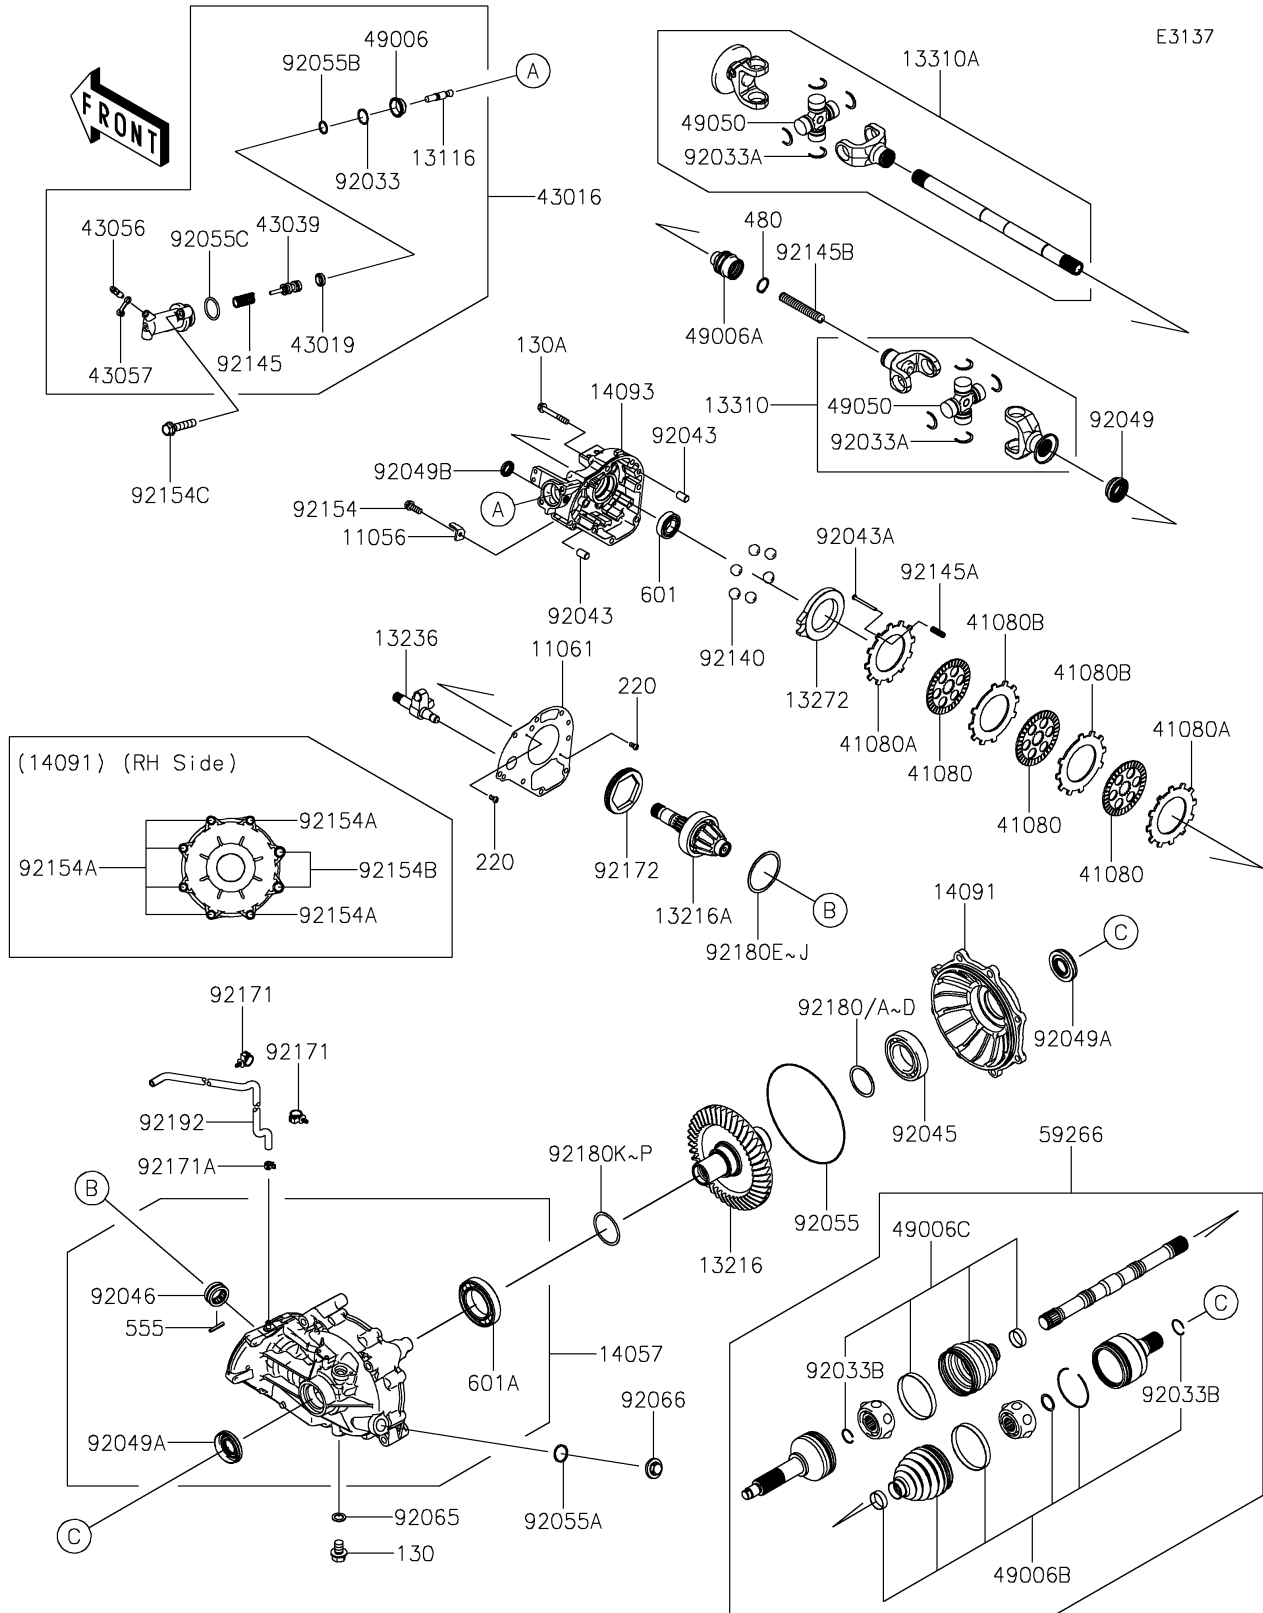

2022 TERYX4™

PARTS DIAGRAM

Drive Shaft-Rear

E3137

2022 TERYX4™

PARTS LIST

Drive Shaft-Rear

Kawasaki

Let the Good Times Roll®

ITEM NAME

PART NUMBER

QUANTITY
