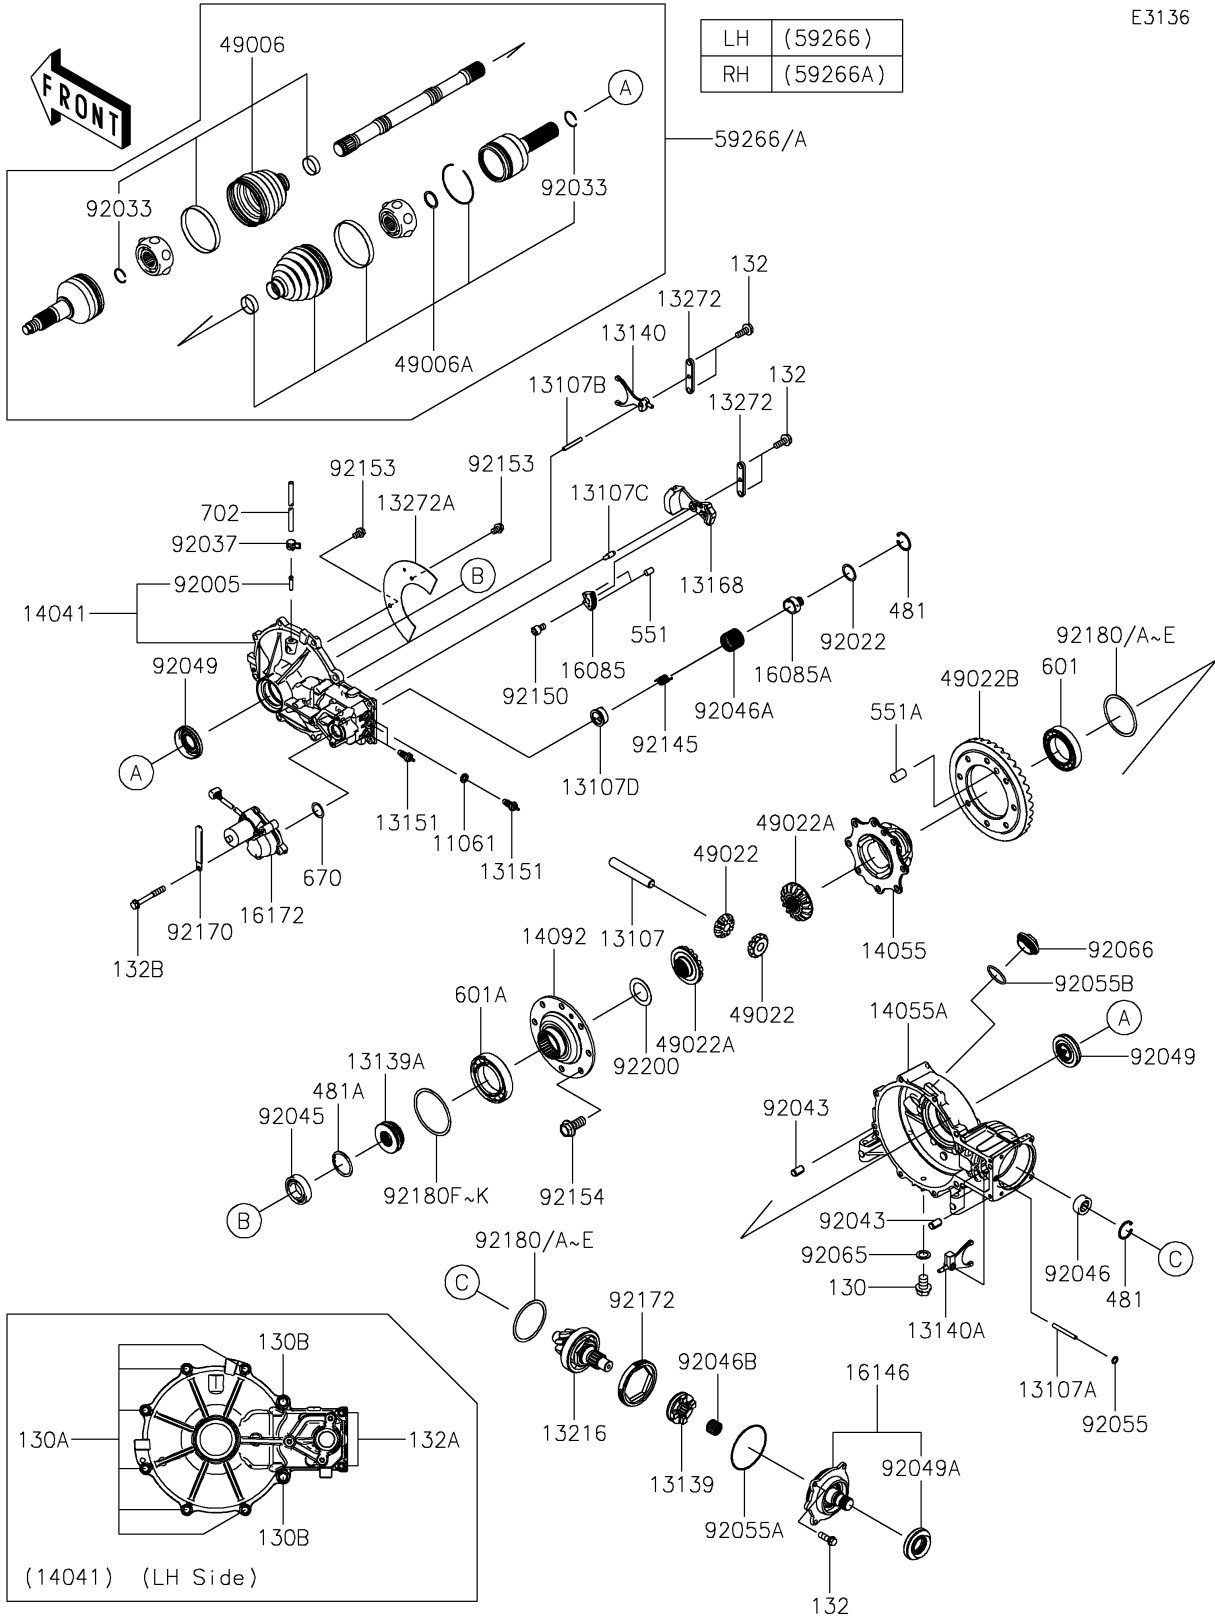

2025 Teryx4

PARTS DIAGRAM

Drive Shaft-Front

E3136

2025 Teryx4

PARTS LIST

Drive Shaft-Front

ITEM NAME

PART NUMBER

QUANTITY
