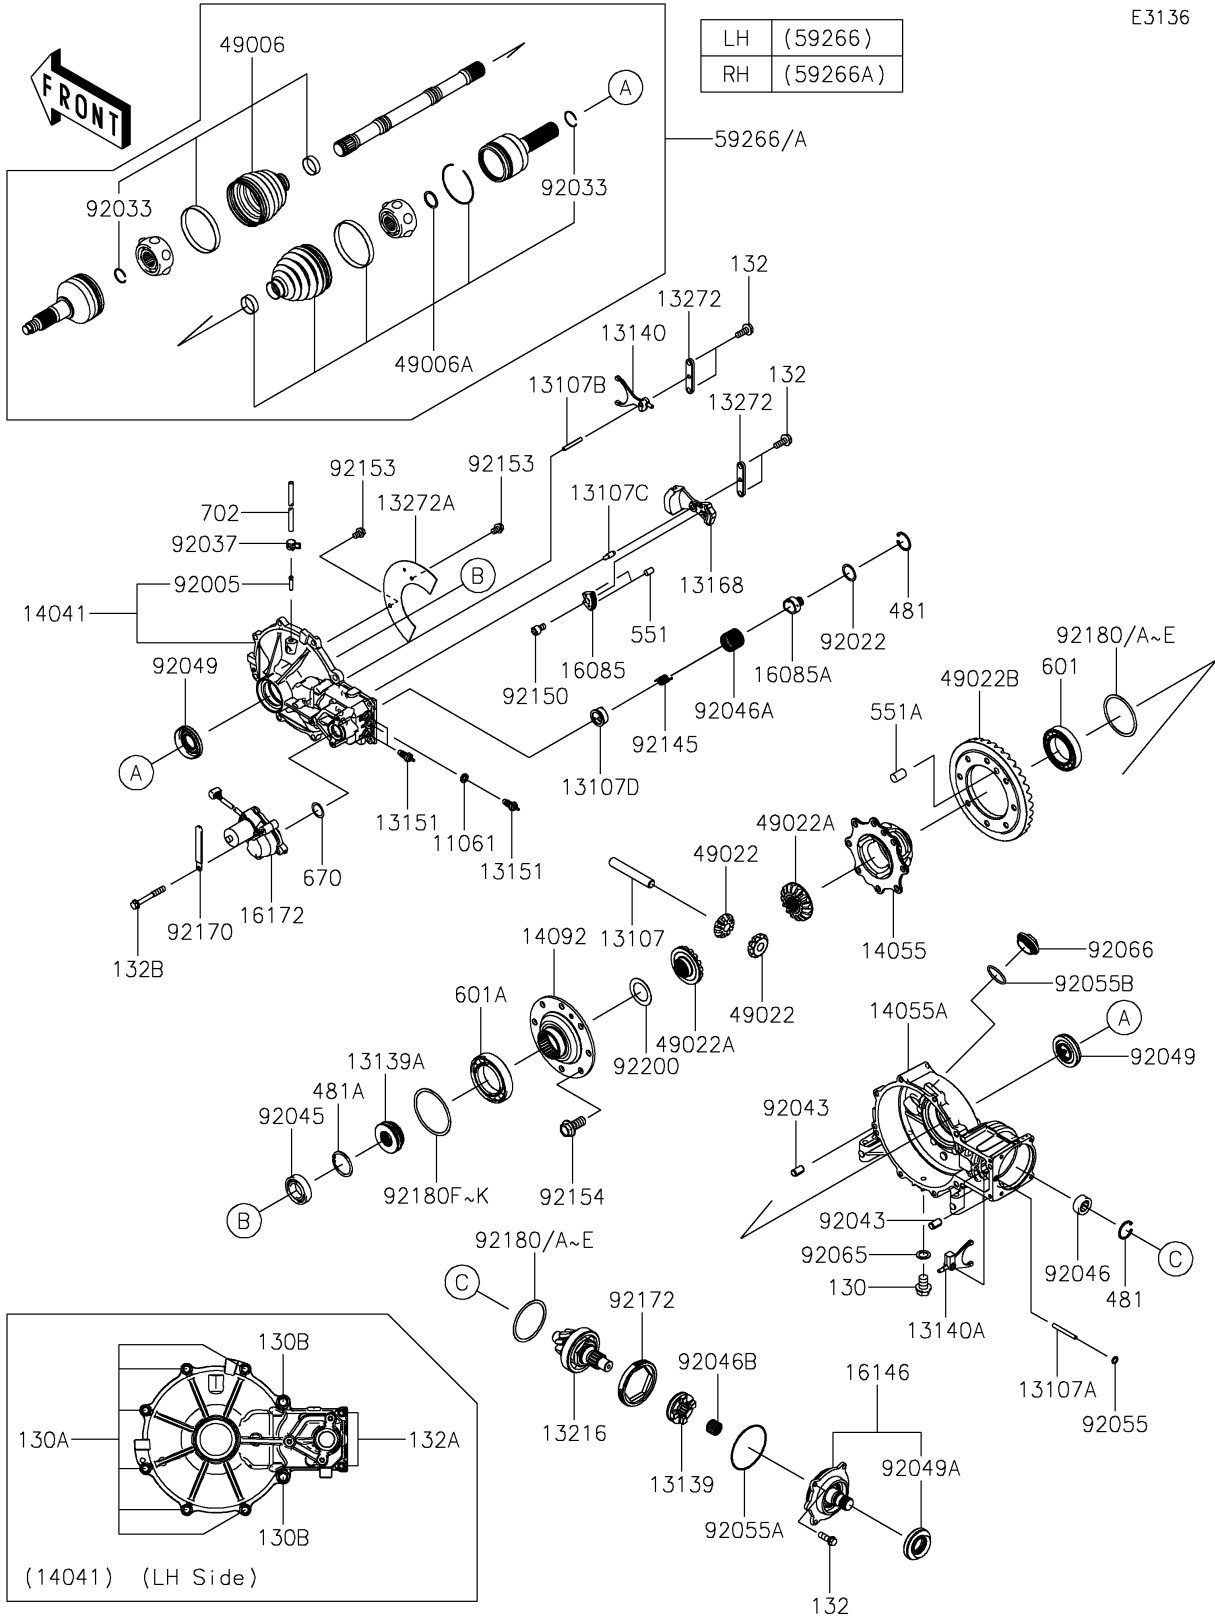

2024 TERYX4™

PARTS DIAGRAM

Drive Shaft-Front

E3136

2024 TERYX4™

PARTS LIST

Drive Shaft-Front

ITEM NAME	PART NUMBER	QUANTITY
-----------	-------------	----------
