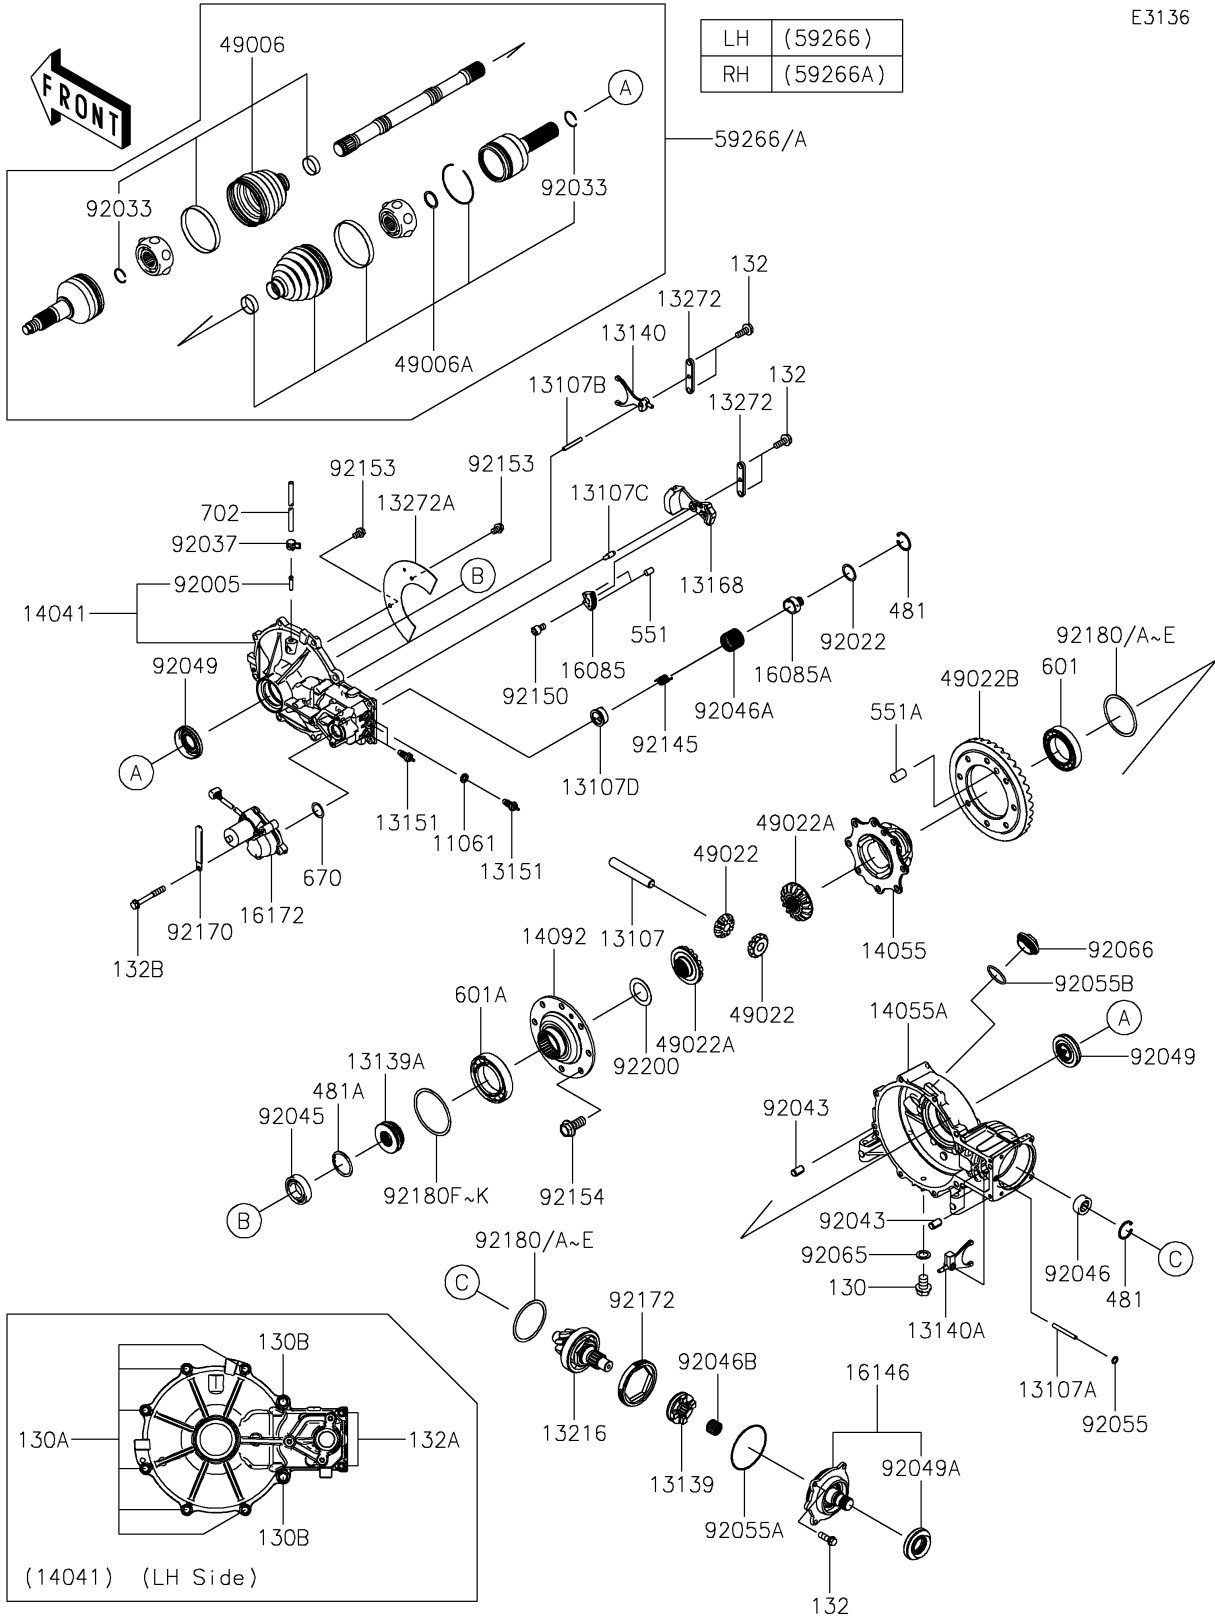

2022 TERYX4™

PARTS DIAGRAM

Drive Shaft-Front

E3136

2022 TERYX4™

PARTS LIST

Drive Shaft-Front

Kawasaki

Let the Good Times Roll®

ITEM NAME

PART NUMBER

QUANTITY
