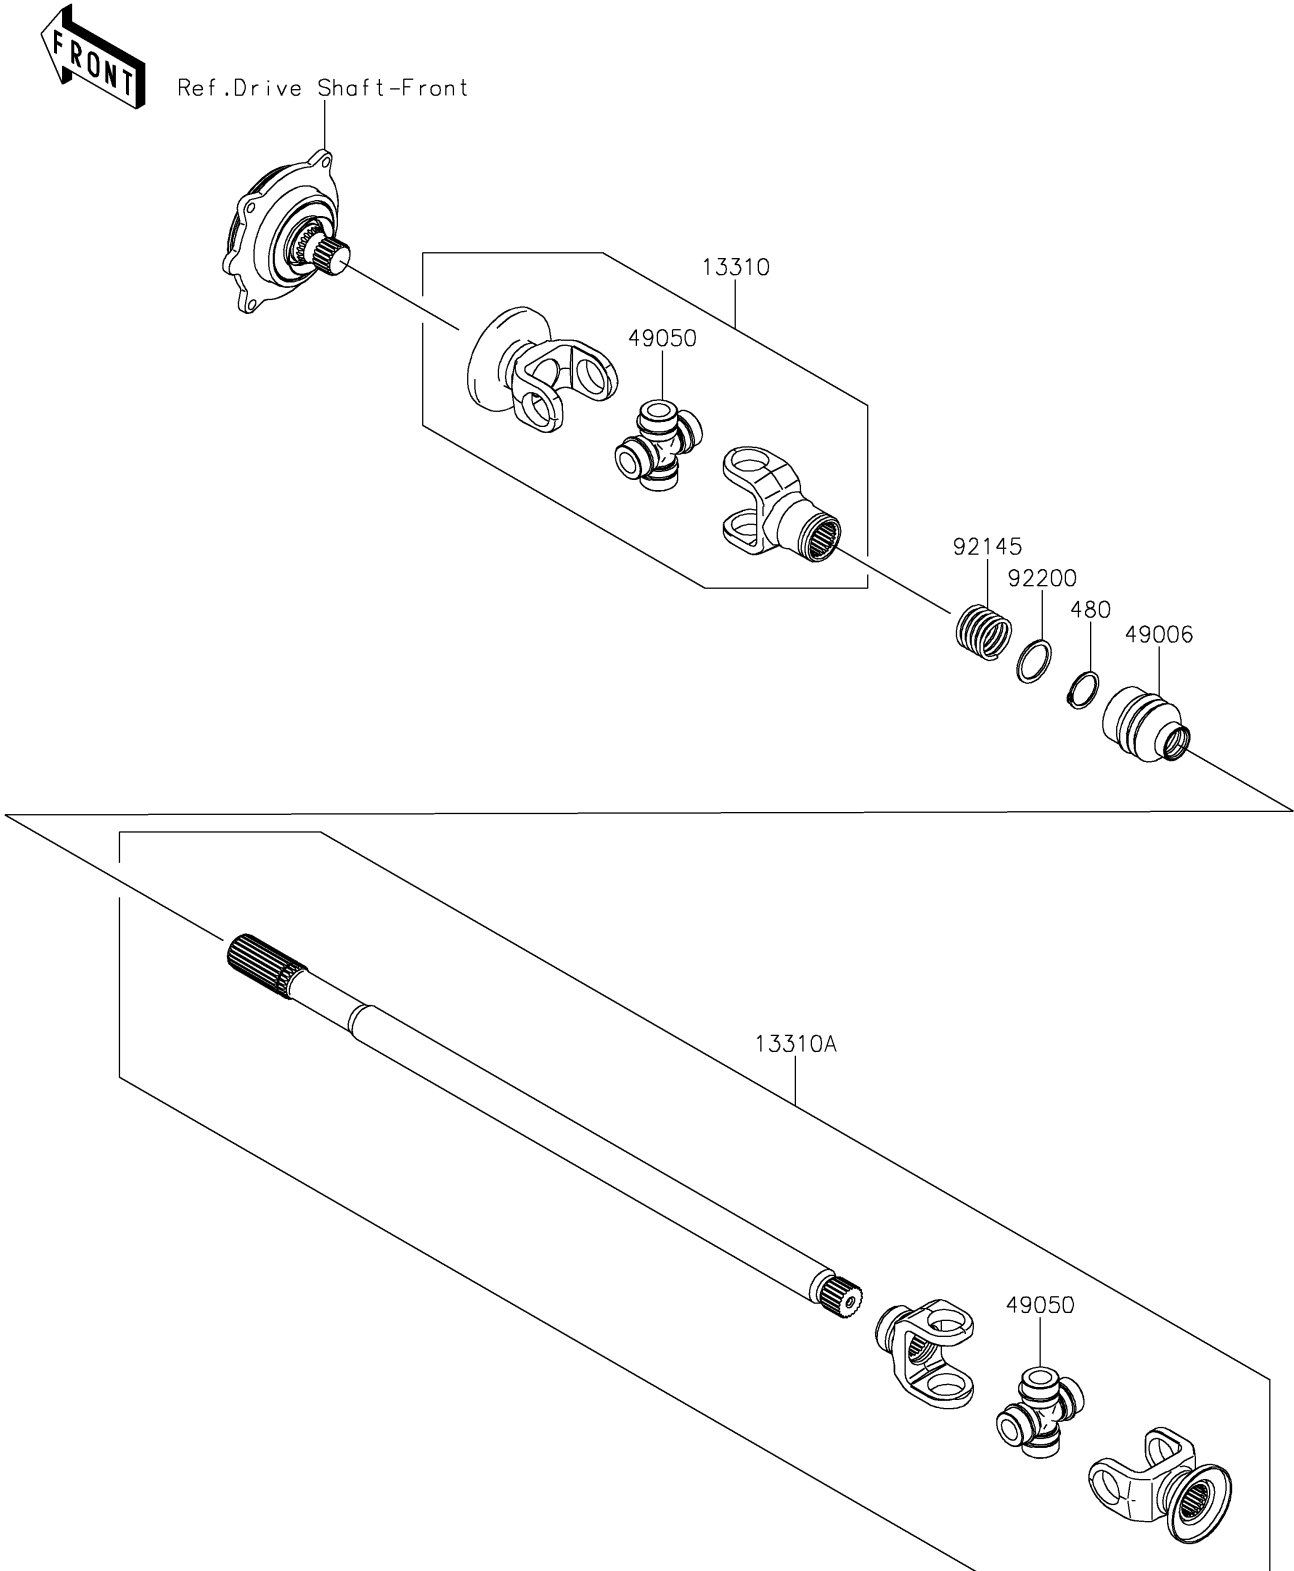

2025 Teryx4

PARTS DIAGRAM

Drive Shaft-Propeller

E3135

2025 Teryx4

PARTS LIST

Drive Shaft-Propeller

ITEM NAME

PART NUMBER

QUANTITY
