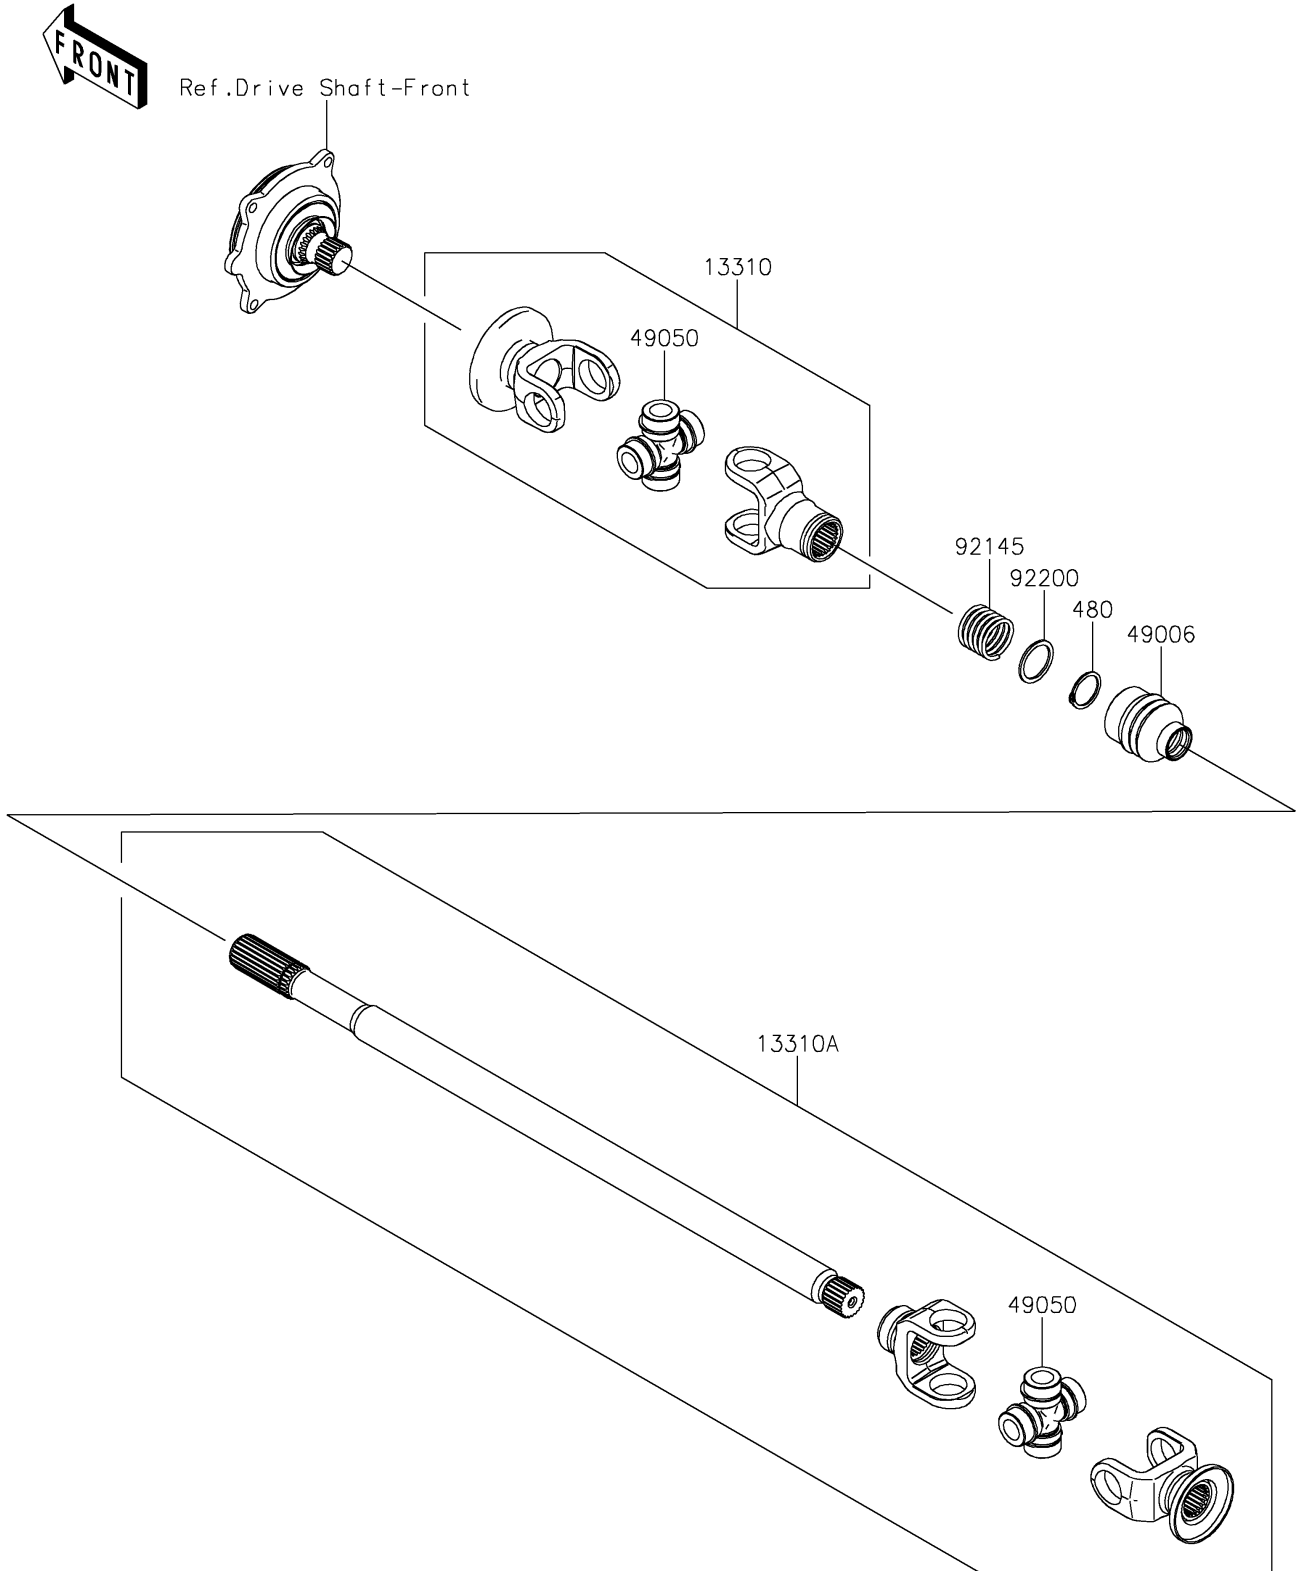

2024 TERYX4™

PARTS DIAGRAM

Drive Shaft-Propeller

E3135

2024 TERYX4™

PARTS LIST

Drive Shaft-Propeller

ITEM NAME	PART NUMBER	QUANTITY
-----------	-------------	----------
