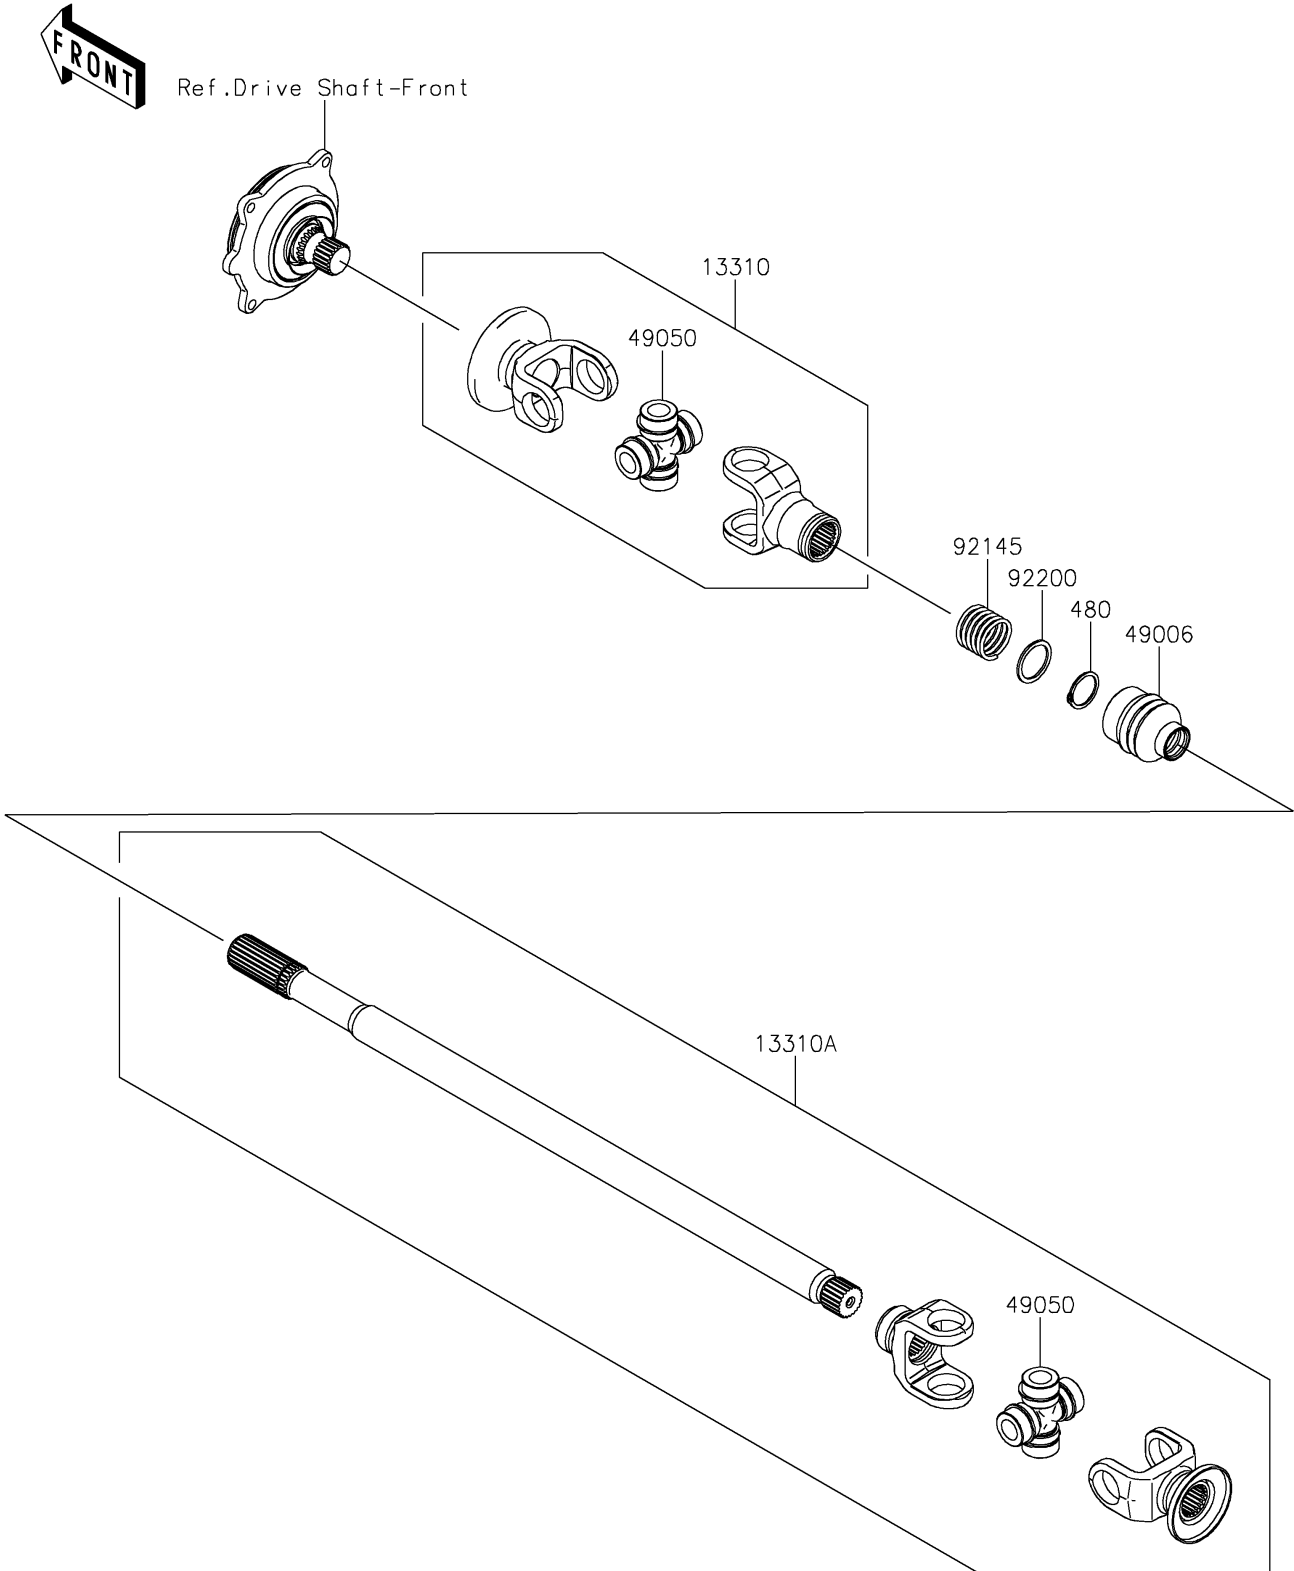

2022 TERYX4™

PARTS DIAGRAM

Drive Shaft-Propeller

E3135

2022 TERYX4™

PARTS LIST

Drive Shaft-Propeller

ITEM NAME

PART NUMBER

QUANTITY
