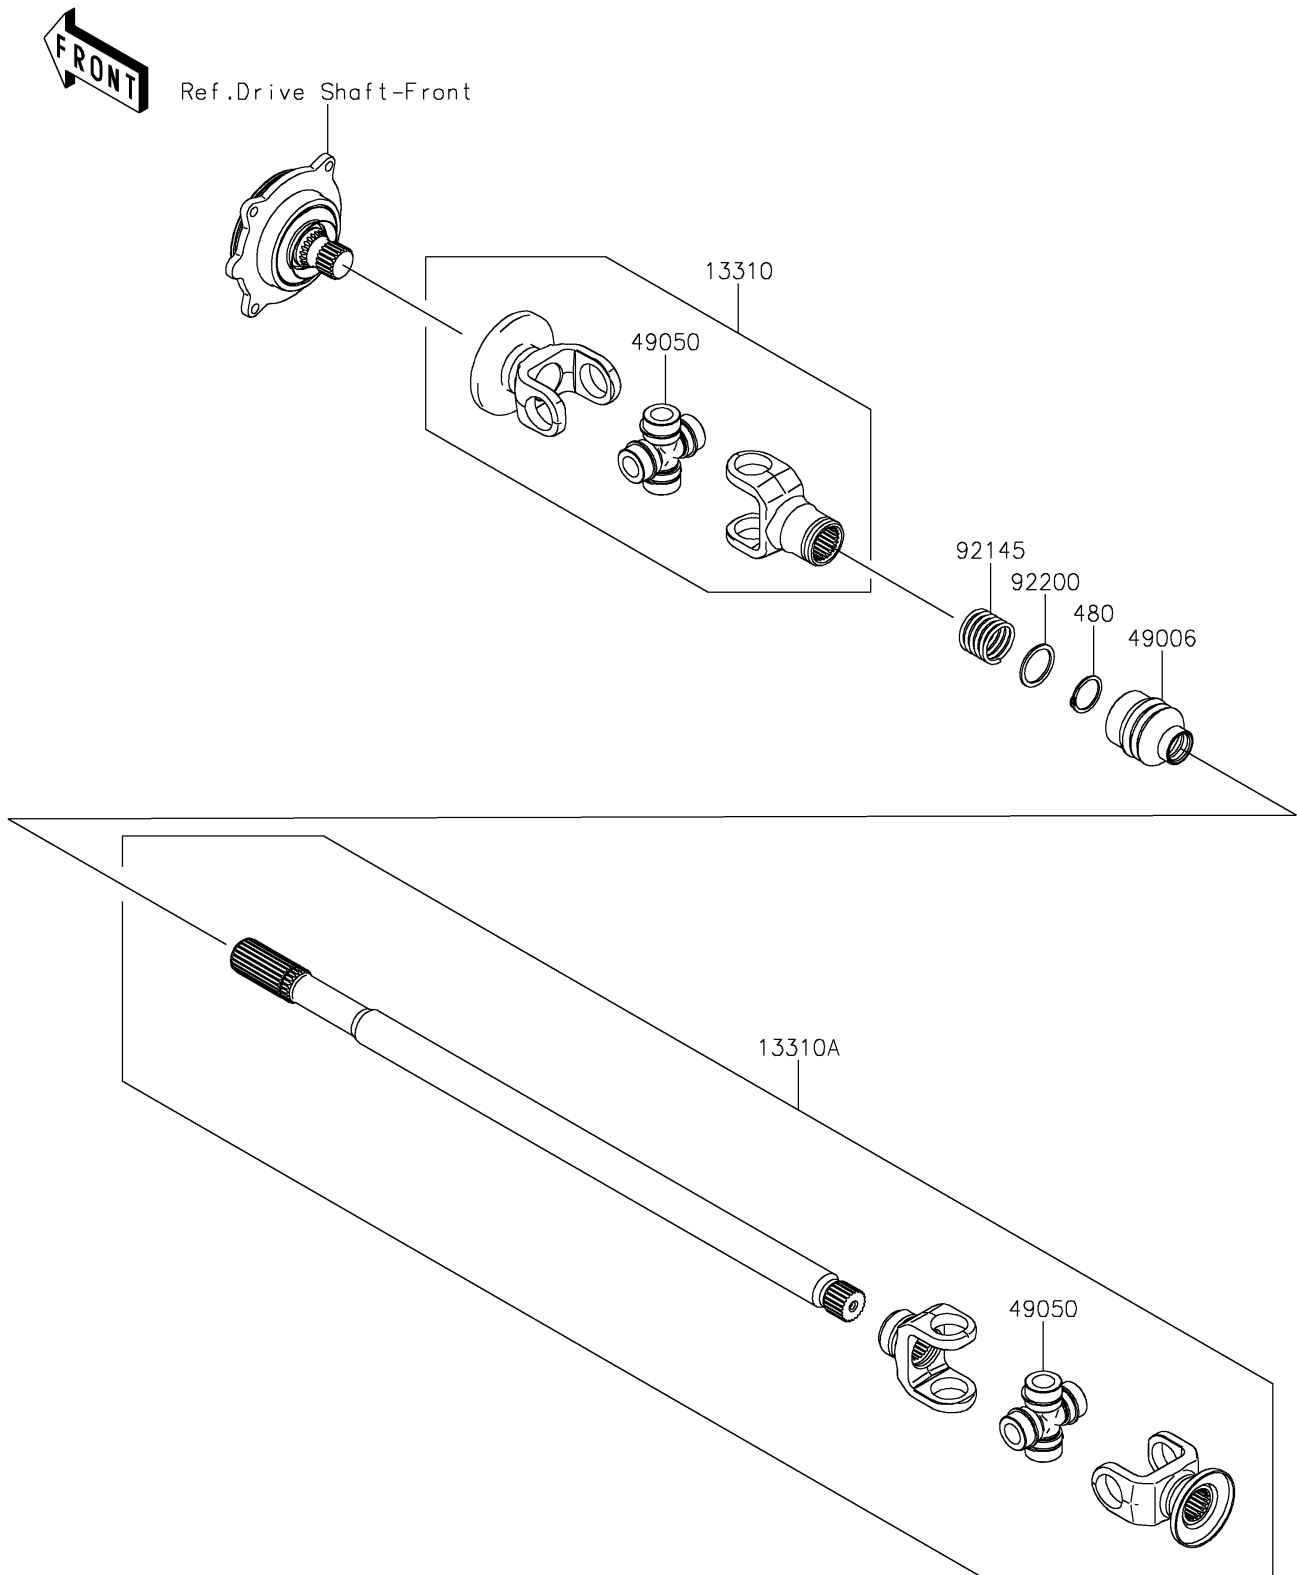

2024 Teryx4™

PARTS DIAGRAM

Drive Shaft-Propeller

E3135

2024 Teryx4™

PARTS LIST

Drive Shaft-Propeller

ITEM NAME	PART NUMBER	QUANTITY
SHAFT-ASSY,FRONT GEAR SIDE (Ref # 13310)	13310-0031	1
SHAFT-ASSY,FRONT ENG SIDE (Ref # 13310A)	13310-0032	1
BOOT,GEAR ASSY SIDE (Ref # 49006)	49006-0108	1
SPIDER (Ref # 49050)	49050-0034	2
SPRING (Ref # 92145)	92145-0823	1
WASHER,25X31X1.5 (Ref # 92200)	92200-0600	1
CIRCLIP-TYPE-C,24MM (Ref # 480)	480J2400	1