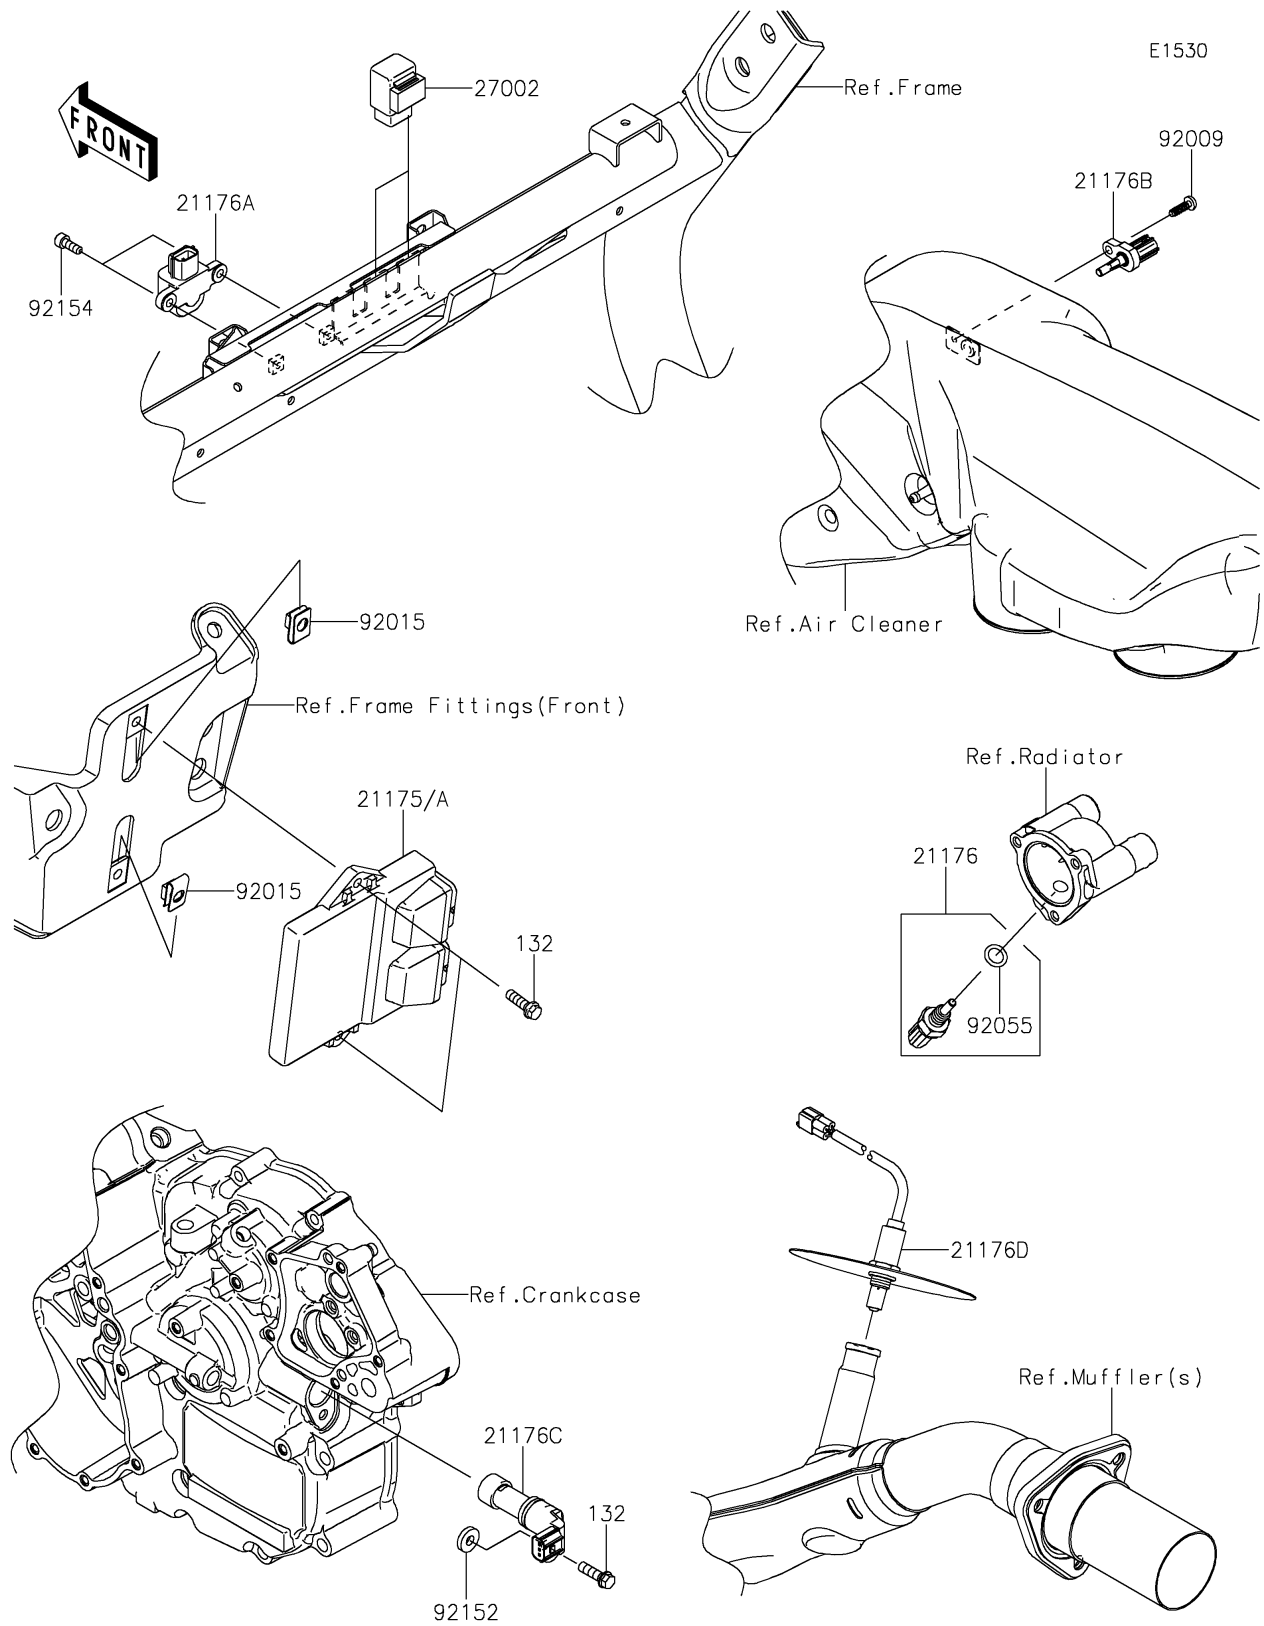

2023 Teryx4

PARTS DIAGRAM

Fuel Injection

2023 Teryx4

PARTS LIST

Fuel Injection

ITEM NAME	PART NUMBER	QUANTITY
CONTROL UNIT-ELECTRONIC (Ref # 21175)	21175-1151	1
CONTROL UNIT-ELECTRONIC (Ref # 21175A)	21175-1258	1
SENSOR,WATER TEMP (Ref # 21176)	21176-0009	1
SENSOR,VEHICLE-DOWN (Ref # 21176A)	21176-0026	1
SENSOR,AIR TEMPERATURE (Ref # 21176B)	21176-0048	1
SENSOR,SPEED (Ref # 21176C)	21176-0712	1
SENSOR,OXYGEN (Ref # 21176D)	21176-0935	1
RELAY-ASSY (Ref # 27002)	27002-1062	2
SCREW,TAPPING,5X16 (Ref # 92009)	92009-1984	1
NUT,6MM (Ref # 92015)	92015-1602	2
RING-O,9.5X1.9 (Ref # 92055)	92055-0016	1
COLLAR,6.5X16X3.2 (Ref # 92152)	92152-1975	1
BOLT,SOCKET,5X14 (Ref # 92154)	92154-1841	2
BOLT-FLANGED-SMALL,6X20 (Ref # 132)	132BA0620	3