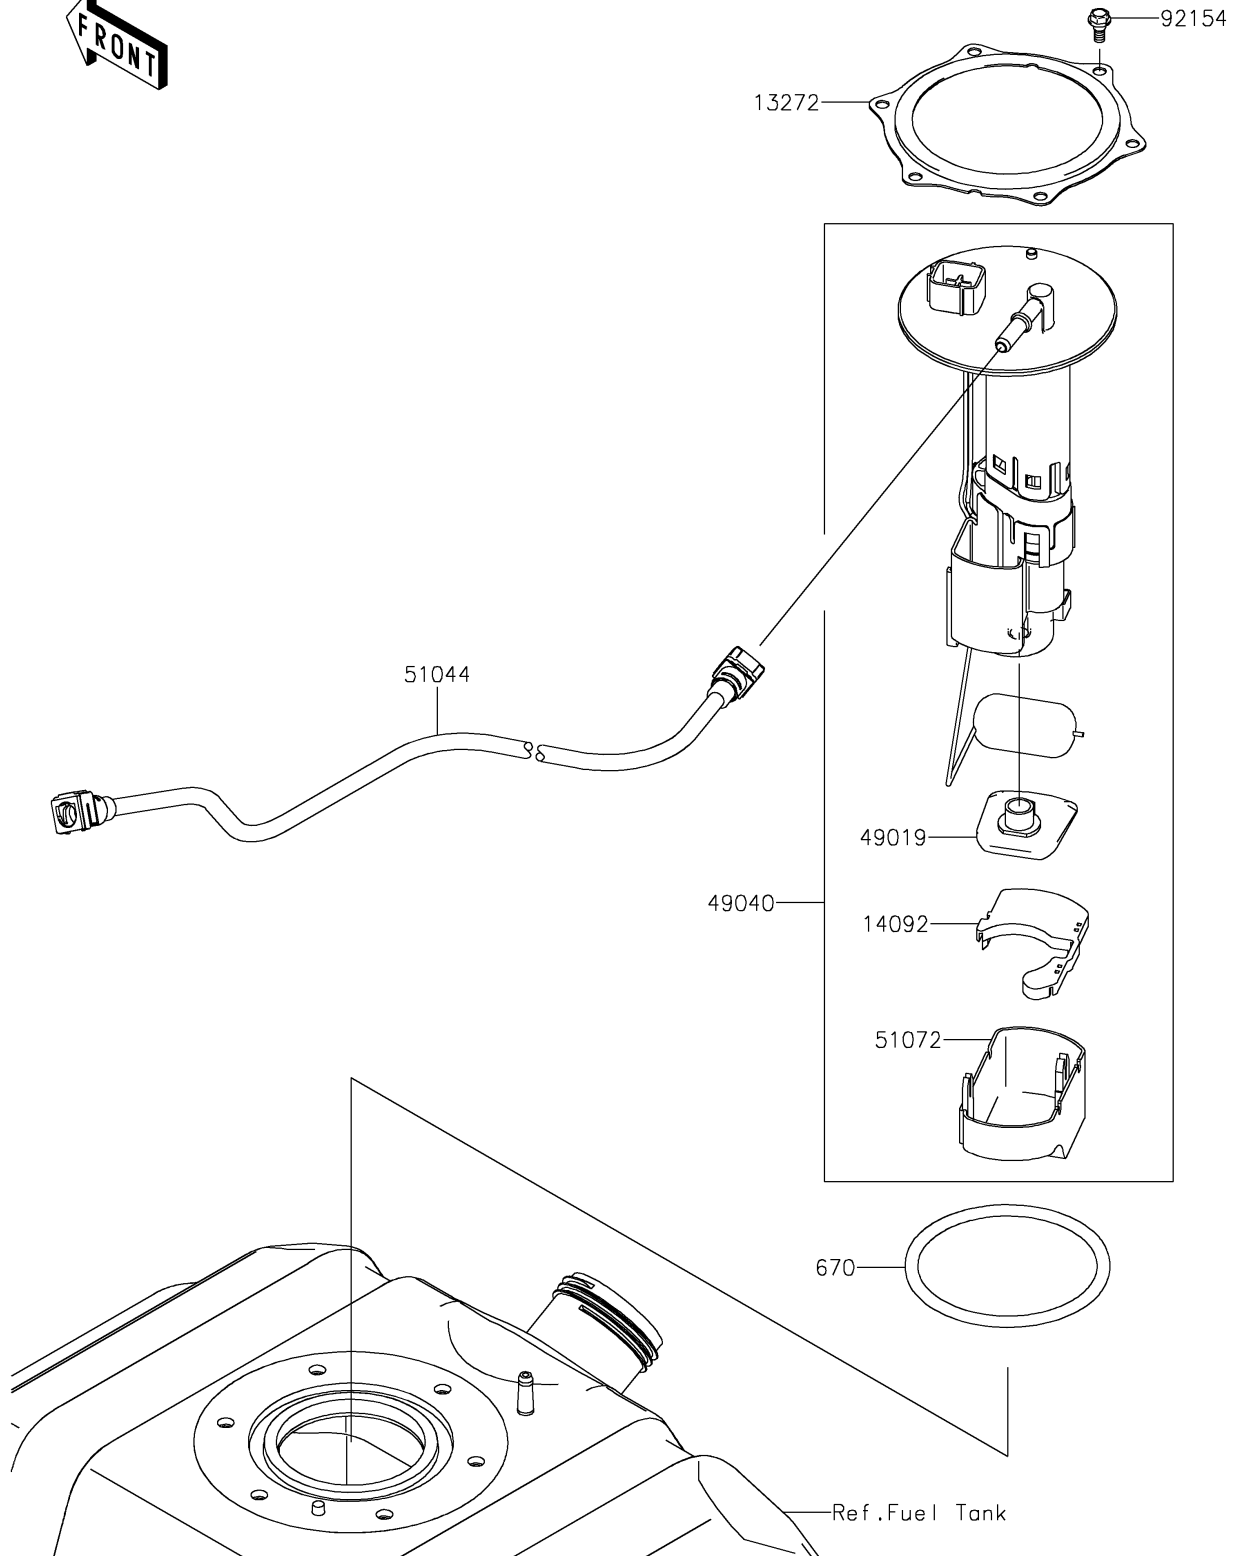

2022 TERYX4™

PARTS DIAGRAM

Fuel Pump

E1520

2022 TERYX4™

PARTS LIST

Fuel Pump

Kawasaki

Let the Good Times Roll®

ITEM NAME

PART NUMBER

QUANTITY
