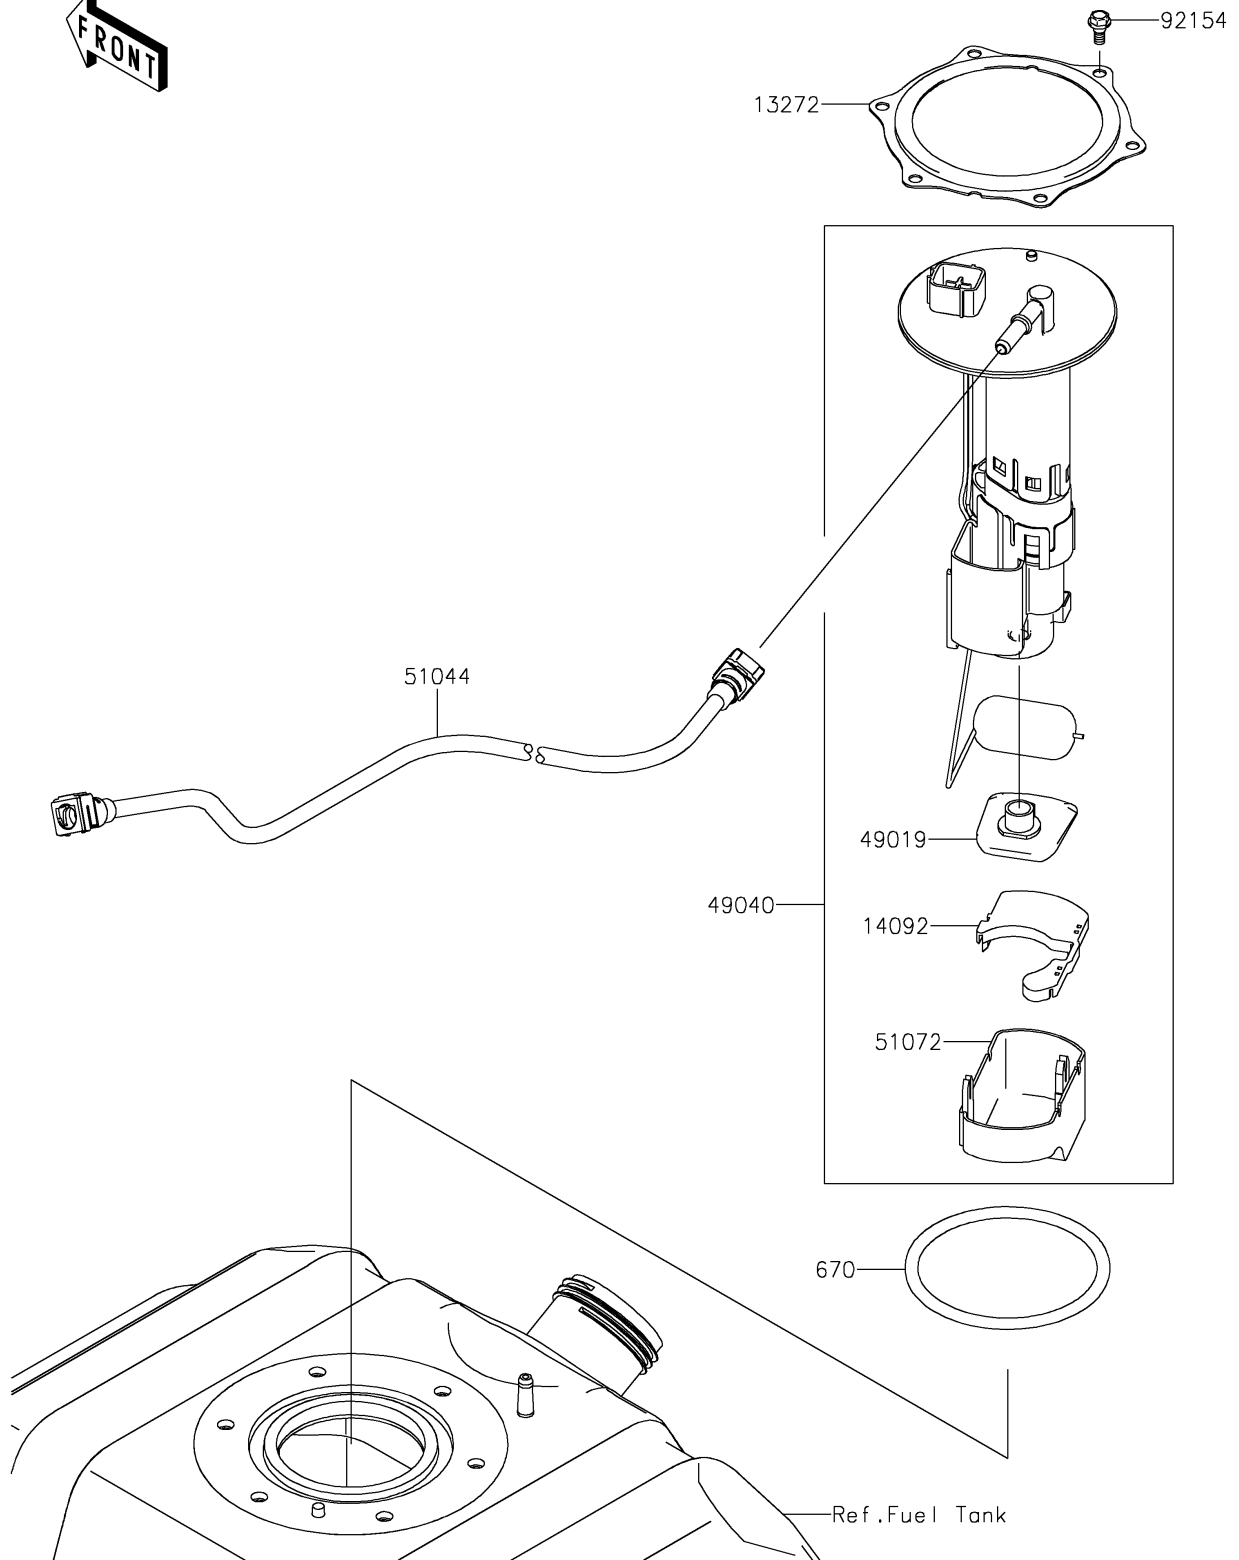

2025 Teryx4

PARTS DIAGRAM

Fuel Pump

E1520

2025 Teryx4

PARTS LIST

Fuel Pump

Kawasaki

Let the Good Times Roll®

ITEM NAME	PART NUMBER	QUANTITY
PLATE (Ref # 13272)	13272-2500	1
COVER (Ref # 14092)	14092-1044	1
FILTER-FUEL (Ref # 49019)	49019-0013	1
PUMP-FUEL (Ref # 49040)	49040-0832	1
TUBE-ASSY (Ref # 51044)	51044-0811	1
CHAMBER-FUEL (Ref # 51072)	51072-0003	1
BOLT,FUEL PUMP (Ref # 92154)	92154-1326	6
O RING (Ref # 670)	670E5090	1